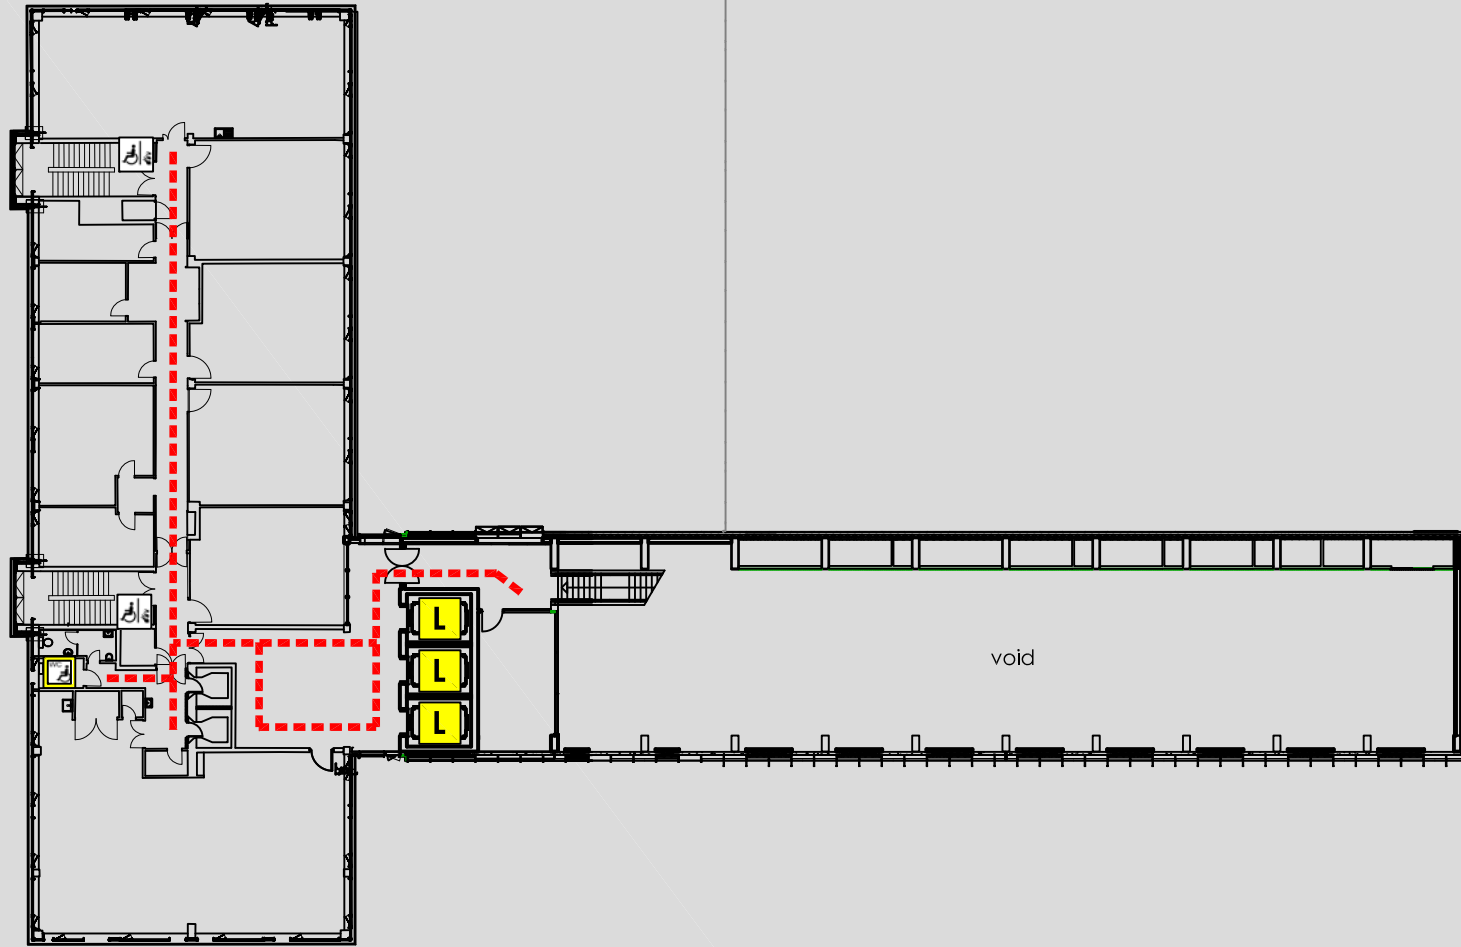

ACCESS @ MMU

BENZIE & CHATHAM : FIFTH FLOOR PLAN

Benzie & Chatham buildings
Cavendish Street
Manchester
M15 6BR

Reception 0161 247 1348
Security 0161 247 1334

KEY	
	Accessible route
-	-
	Automatic door
	Door on hold open devices
	Push button power assisted door
	Controlled access door
	Accessible lift
	Platform lift
	Accessible reception counter
	Hearing loop available
	Fully Accessible toilet
	Accessible toilet
	Accessible ramp
	Fire refuge space
	Emergency exit only
	Evacuation chair