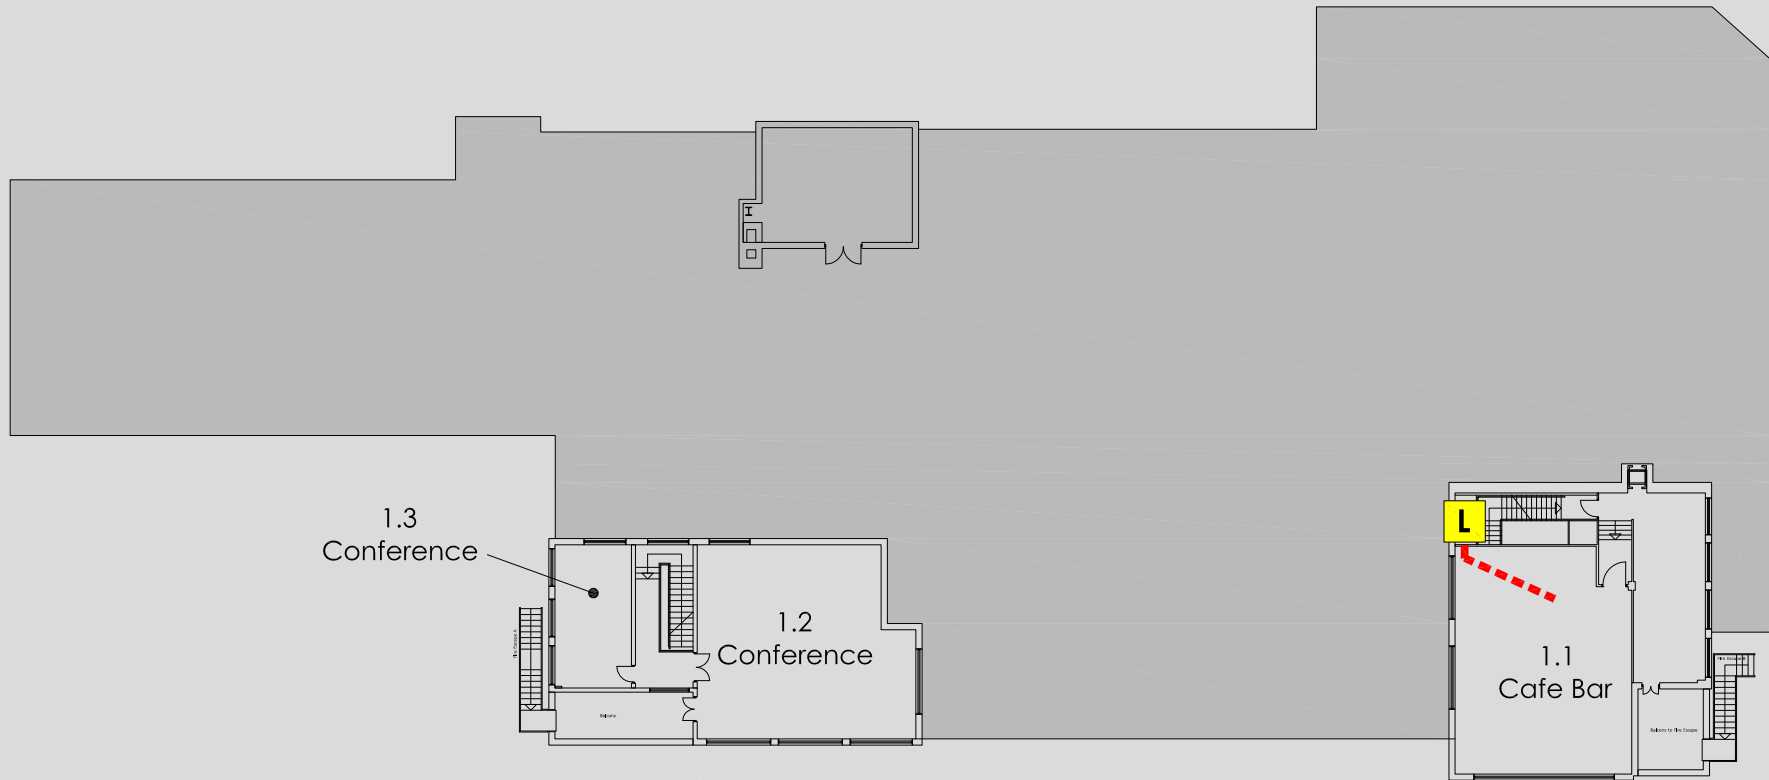

# ACCESS @ MMU

CONFERENCE CENTRE / STUDENT ZONE, CREWE CAMPUS : FIRST FLOOR PLAN

Note: No wheelchair access to first floor conference rooms

Manchester Metropolitan University  
Cheshire Campus  
Crewe Green Road  
Crewe, Cheshire, CW1 5DU

Reception 0161 247 5003  
Security 0161 247 1334

KEY	
	Accessible route
-	-
	Automatic door
	Door on hold open devices
	Push button power assisted door
	Controlled access door
	Accessible lift
	Accessible reception counter
	Hearing loop available
	Fully Accessible toilet
	Accessible toilet
	Accessible ramp
	Fire refuge space
	Emergency exit only
	Evacuation chair