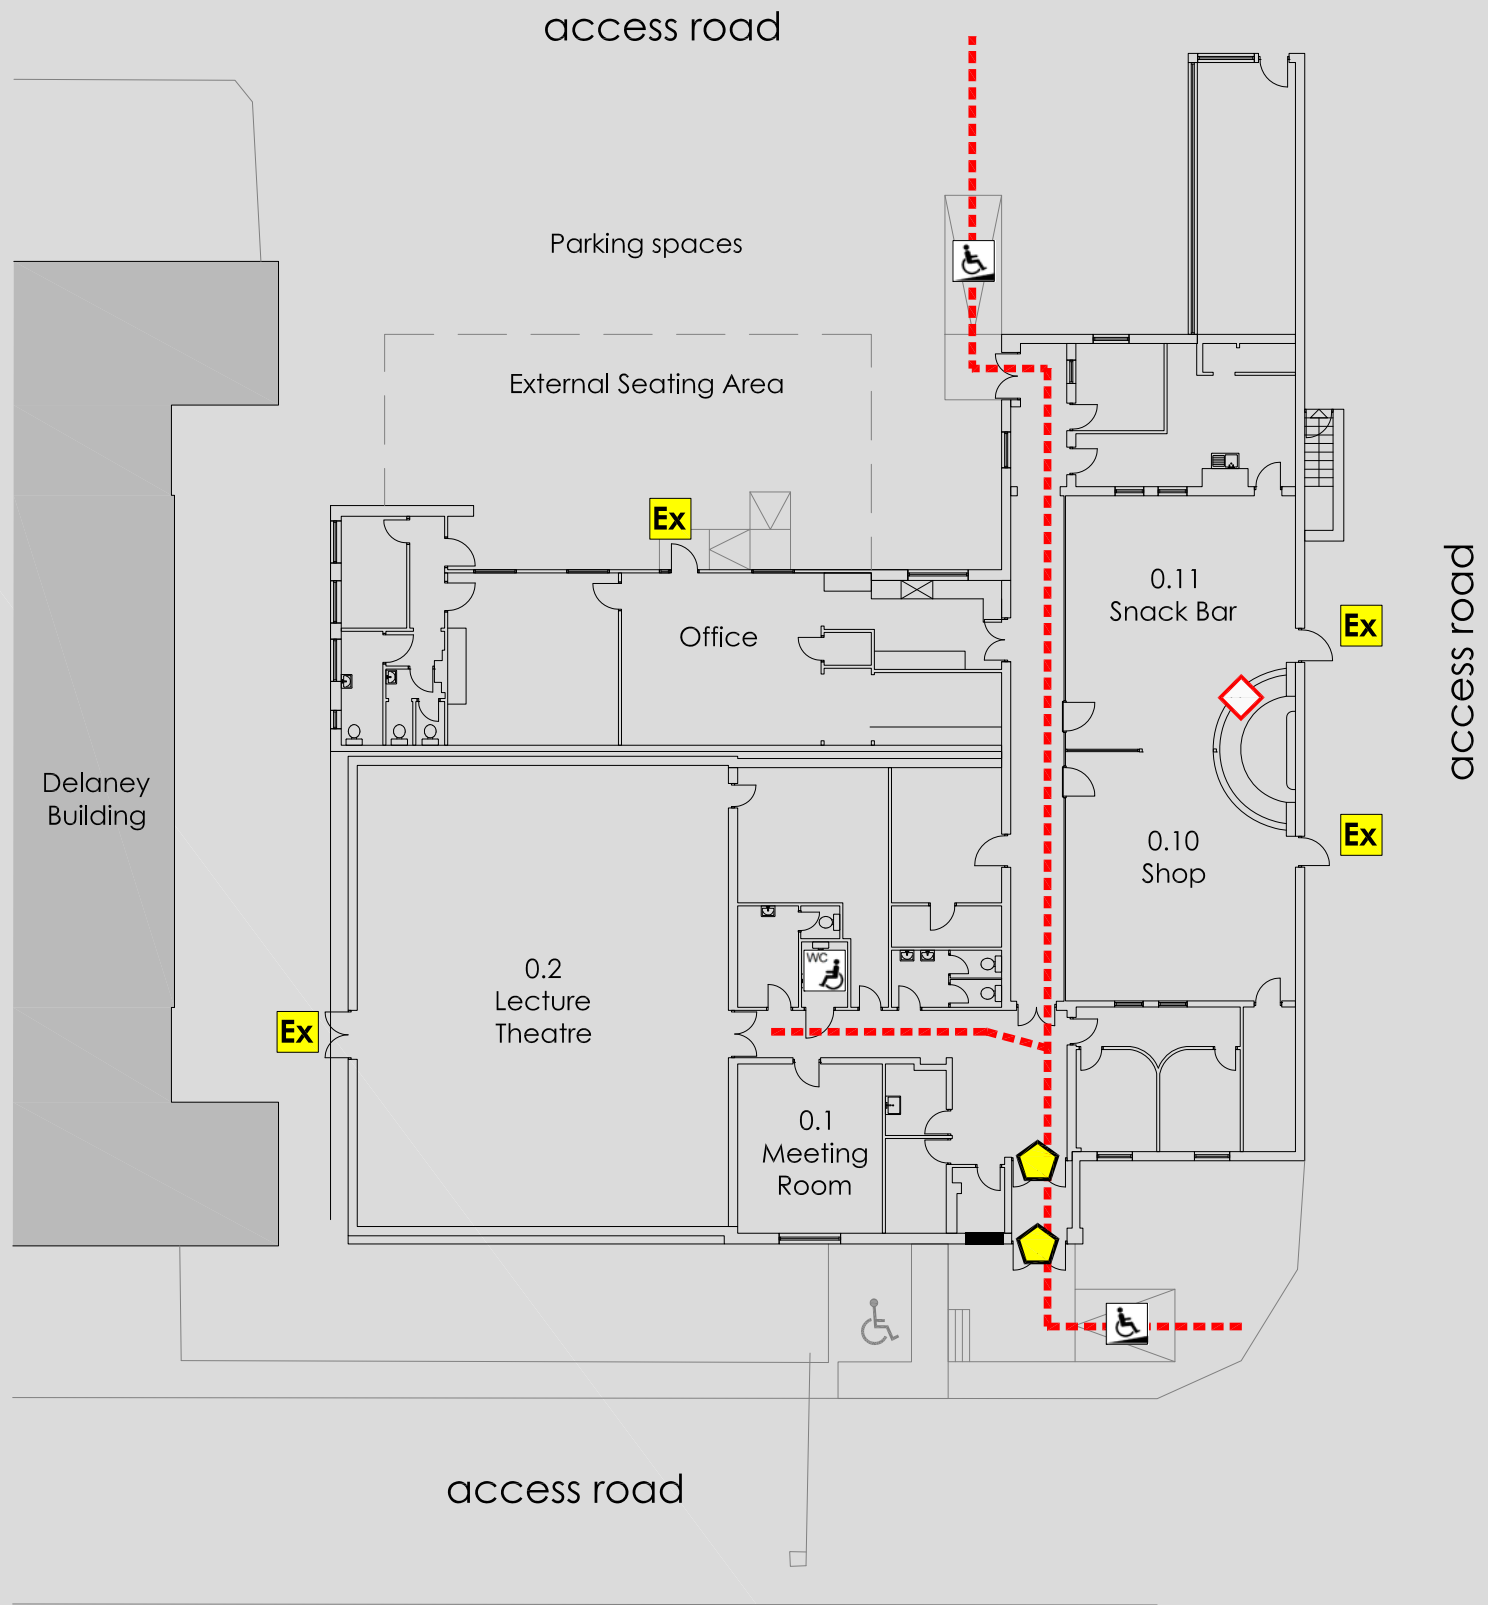

ACCESS @ MMU

STUDENT UNION & LECTURE THEATRE, CREWE CAMPUS : GROUND FLOOR PLAN

Manchester Metropolitan University
 Cheshire Campus
 Crewe Green Road
 Crewe, Cheshire, CW1 5DU

Reception 0161 247 5003
 Security 0161 247 1334

KEY	
	Accessible route
-	-
	Automatic door
	Door on hold open devices
	Push button power assisted door
	Controlled access door
	Accessible lift
	Accessible reception counter
	Hearing loop available
	Fully Accessible toilet
	Accessible toilet
	Accessible ramp
	Fire refuge space
	Emergency exit only
	Evacuation chair