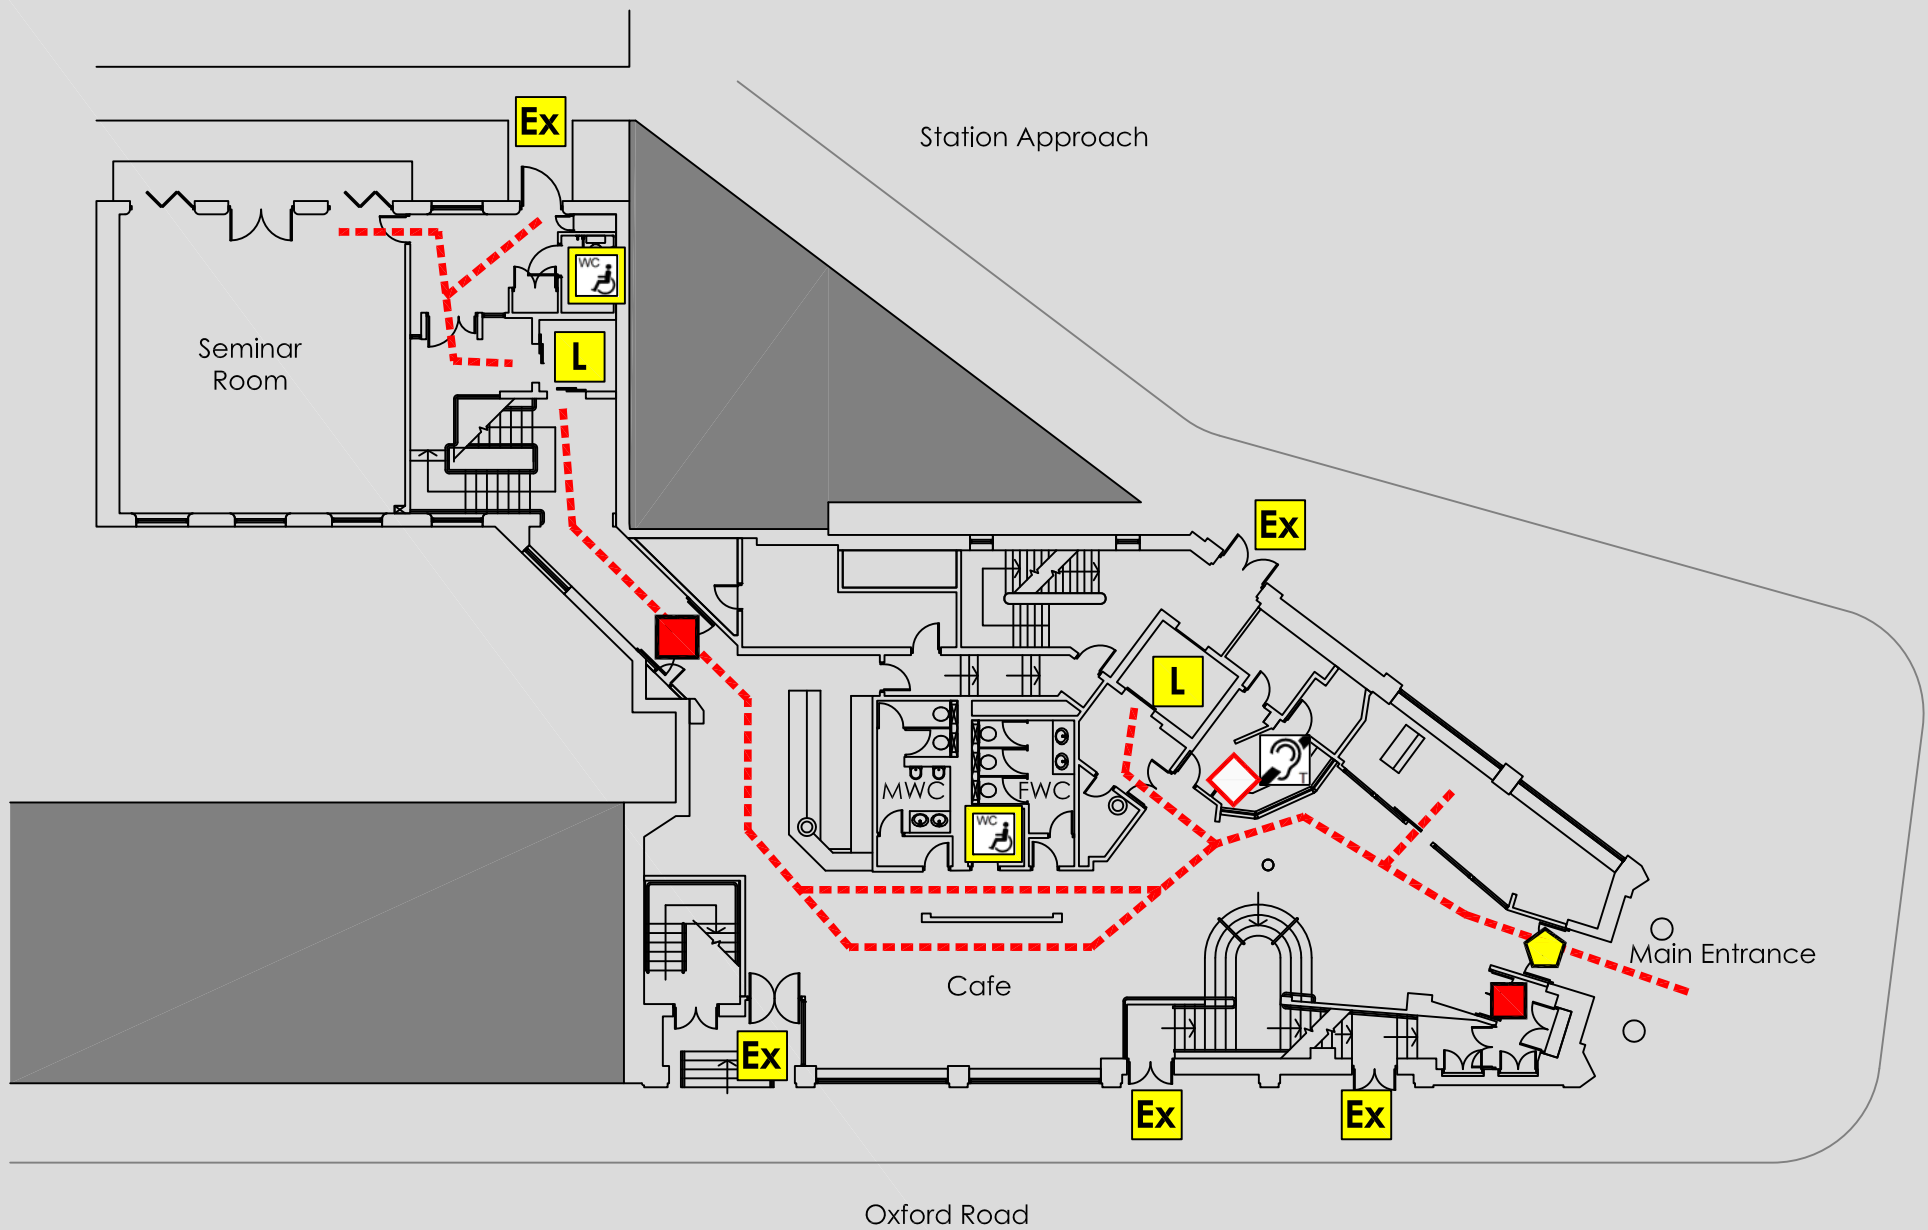

# ACCESS @ MMU

70 OXFORD ROAD : GROUND FLOOR PLAN

70 Oxford Road  
Manchester  
M1 5NH

Reception 0161 247 1398  
Security 0161 247 1334

KEY	
	Accessible route
-	-
	Automatic door
	Door on hold open devices
	Push button power assisted door
	Controlled access door
	Accessible lift
	Platform lift
	Accessible reception counter
	Hearing loop available
	Fully Accessible toilet
	Accessible toilet
	Accessible ramp
	Fire refuge space
	Emergency exit only
	Evacuation chair