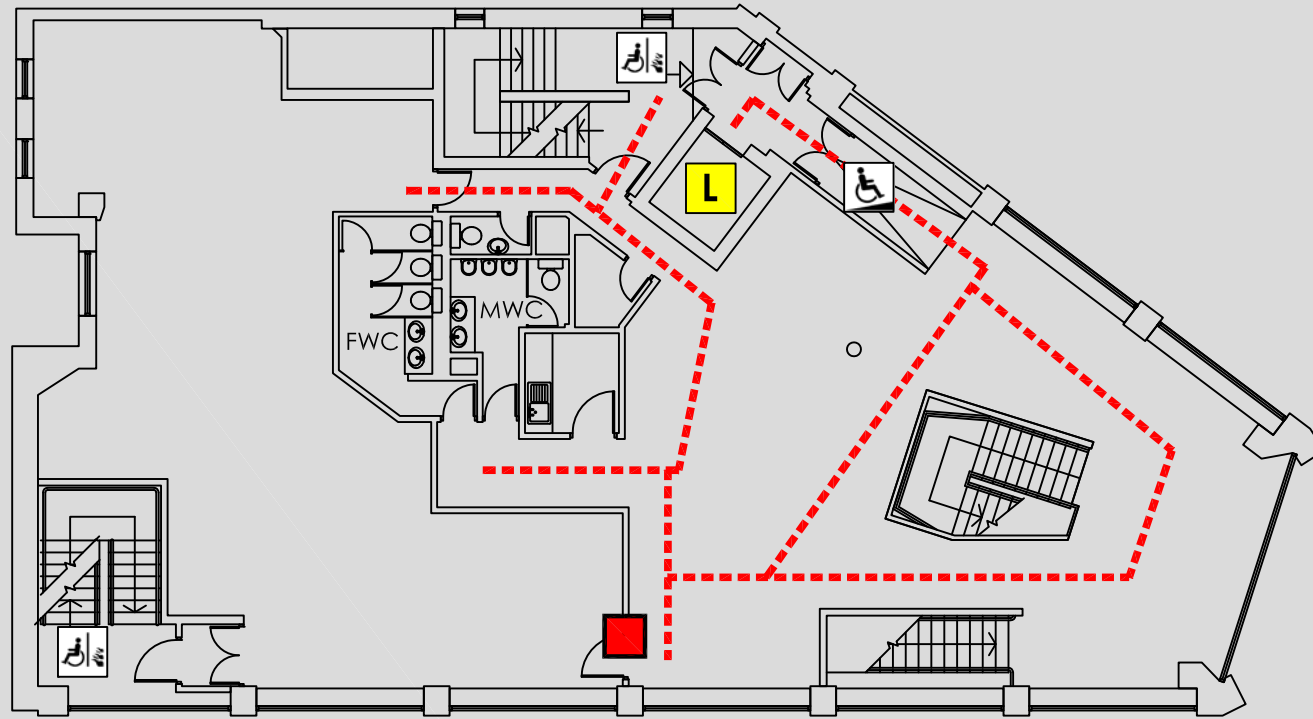

ACCESS @ MMU

70 OXFORD ROAD : FIRST FLOOR PLAN

 Fully Accessible toilet located on ground floor

70 Oxford Road
Manchester
M1 5NH

Reception 0161 247 1398
Security 0161 247 1334

KEY	
	Accessible route
-	-
	Automatic door
	Door on hold open devices
	Push button power assisted door
	Controlled access door
	Accessible lift
	Platform lift
	Accessible reception counter
	Hearing loop available
	Fully Accessible toilet
	Accessible toilet
	Accessible ramp
	Fire refuge space
	Emergency exit only
	Evacuation chair