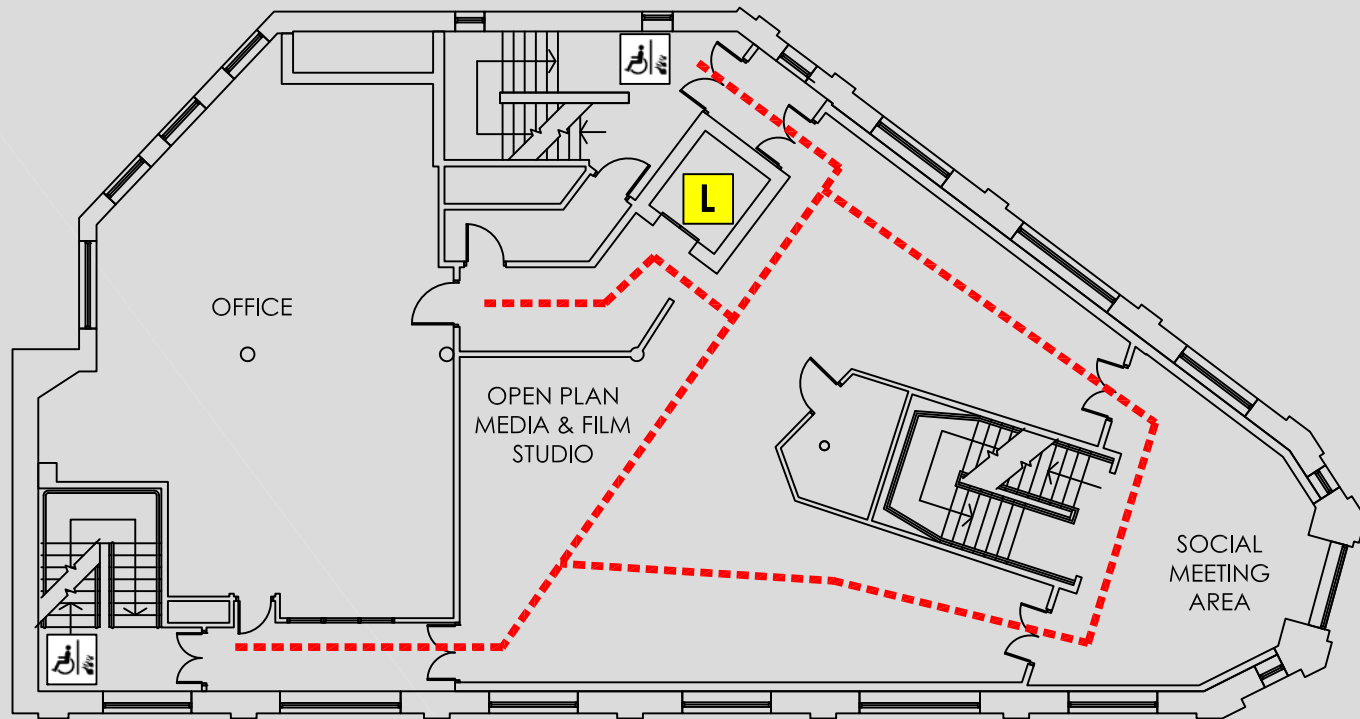

ACCESS @ MMU

70 OXFORD ROAD : SECOND FLOOR PLAN

 Accessible toilet located on ground floor

70 Oxford Road
Manchester
M1 5NH

Reception 0161 247 1398
Security 0161 247 1334

KEY	
	Accessible route
-	-
	Automatic door
	Door on hold open devices
	Push button power assisted door
	Controlled access door
	Accessible lift
	Platform lift
	Accessible reception counter
	Hearing loop available
	Fully Accessible toilet
	Accessible toilet
	Accessible ramp
	Fire refuge space
	Emergency exit only
	Evacuation chair