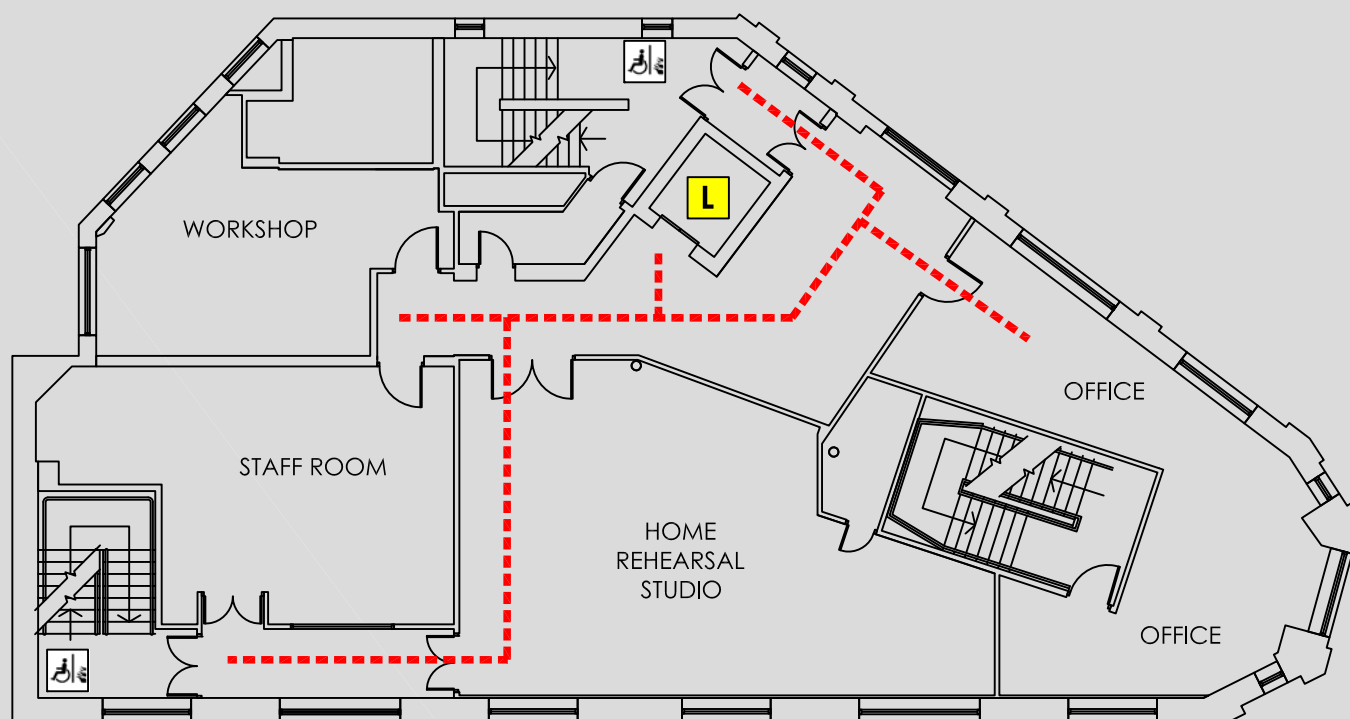

ACCESS @ MMU

70 OXFORD ROAD : THIRD FLOOR PLAN

 Accessible toilet located on ground floor

70 Oxford Road
Manchester
M1 5NH

Reception 0161 247 1398
Security 0161 247 1334

KEY	
	Accessible route
-	-
	Automatic door
	Door on hold open devices
	Push button power assisted door
	Controlled access door
	Accessible lift
	Platform lift
	Accessible reception counter
	Hearing loop available
	Fully Accessible toilet
	Accessible toilet
	Accessible ramp
	Fire refuge space
	Emergency exit only
	Evacuation chair