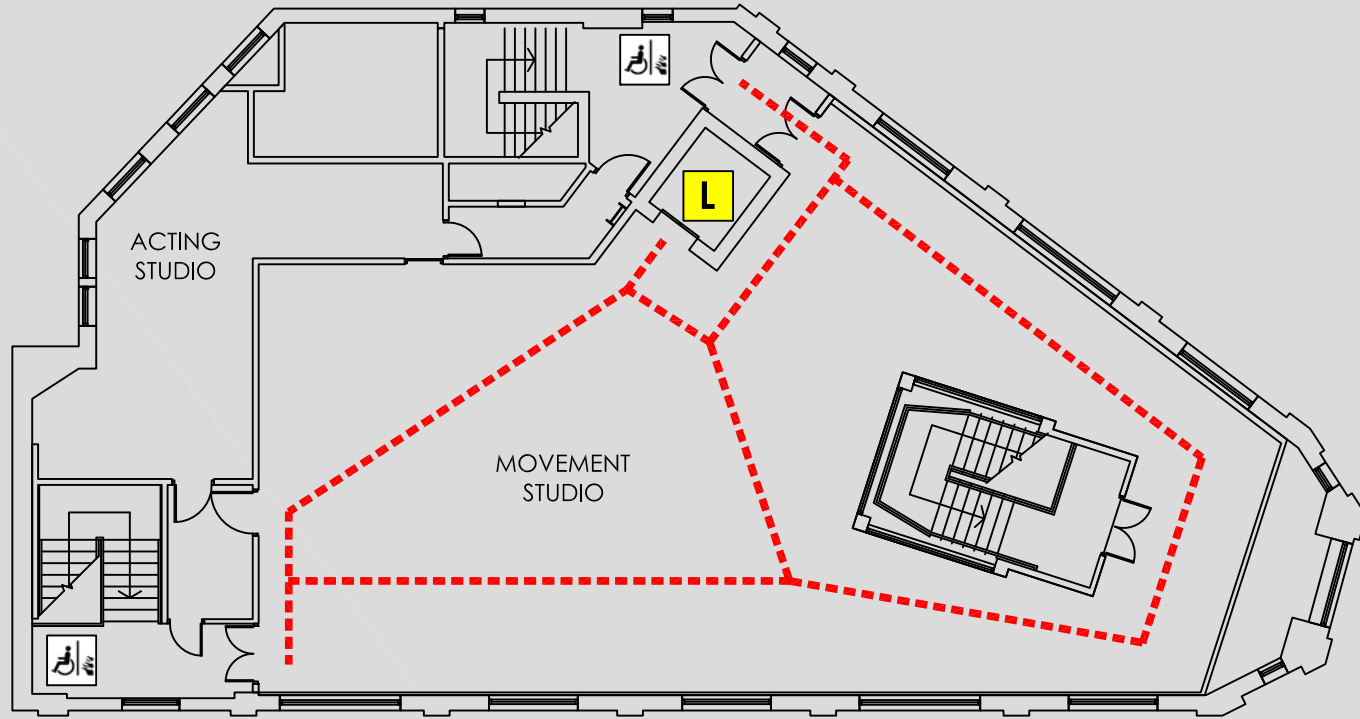

ACCESS @ MMU

70 OXFORD ROAD : FOURTH FLOOR PLAN

 Accessible toilet located on ground floor

70 Oxford Road
Manchester
M1 5NH

Reception 0161 247 1398
Security 0161 247 1334

KEY	
	Accessible route
-	-
	Automatic door
	Door on hold open devices
	Push button power assisted door
	Controlled access door
	Accessible lift
	Platform lift
	Accessible reception counter
	Hearing loop available
	Fully Accessible toilet
	Accessible toilet
	Accessible ramp
	Fire refuge space
	Emergency exit only
	Evacuation chair