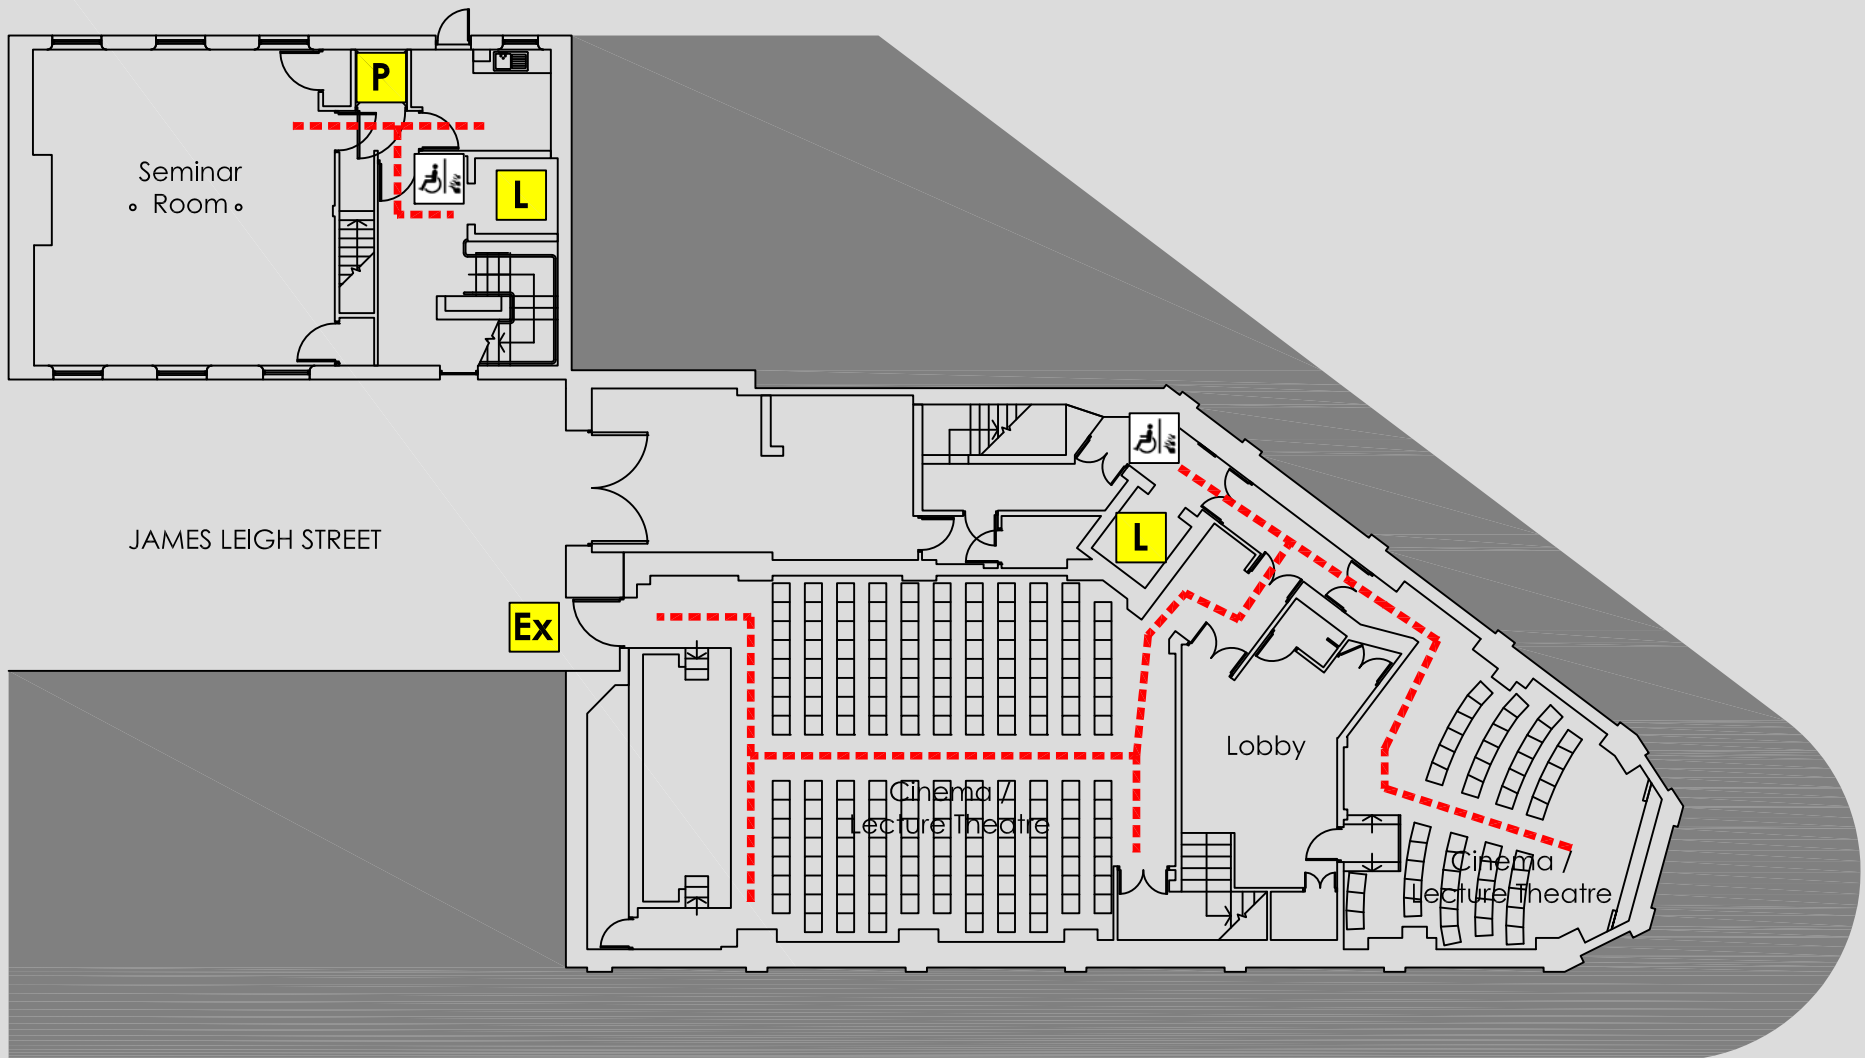

ACCESS @ MMU

70 OXFORD ROAD : LOWER BASEMENT FLOOR PLAN

 Accessible toilet located on ground floor

70 Oxford Road
Manchester
M1 5NH

Reception 0161 247 1398
Security 0161 247 1334

KEY

-  Accessible route
-  Automatic door
-  Door on hold open devices
-  Push button power assisted door
-  Controlled access door
-  Accessible lift
-  Platform lift
-  Accessible reception counter
-  Hearing loop available
-  Fully Accessible toilet
-  Accessible toilet
-  Accessible ramp
-  Fire refuge space
-  Emergency exit only
-  Evacuation chair