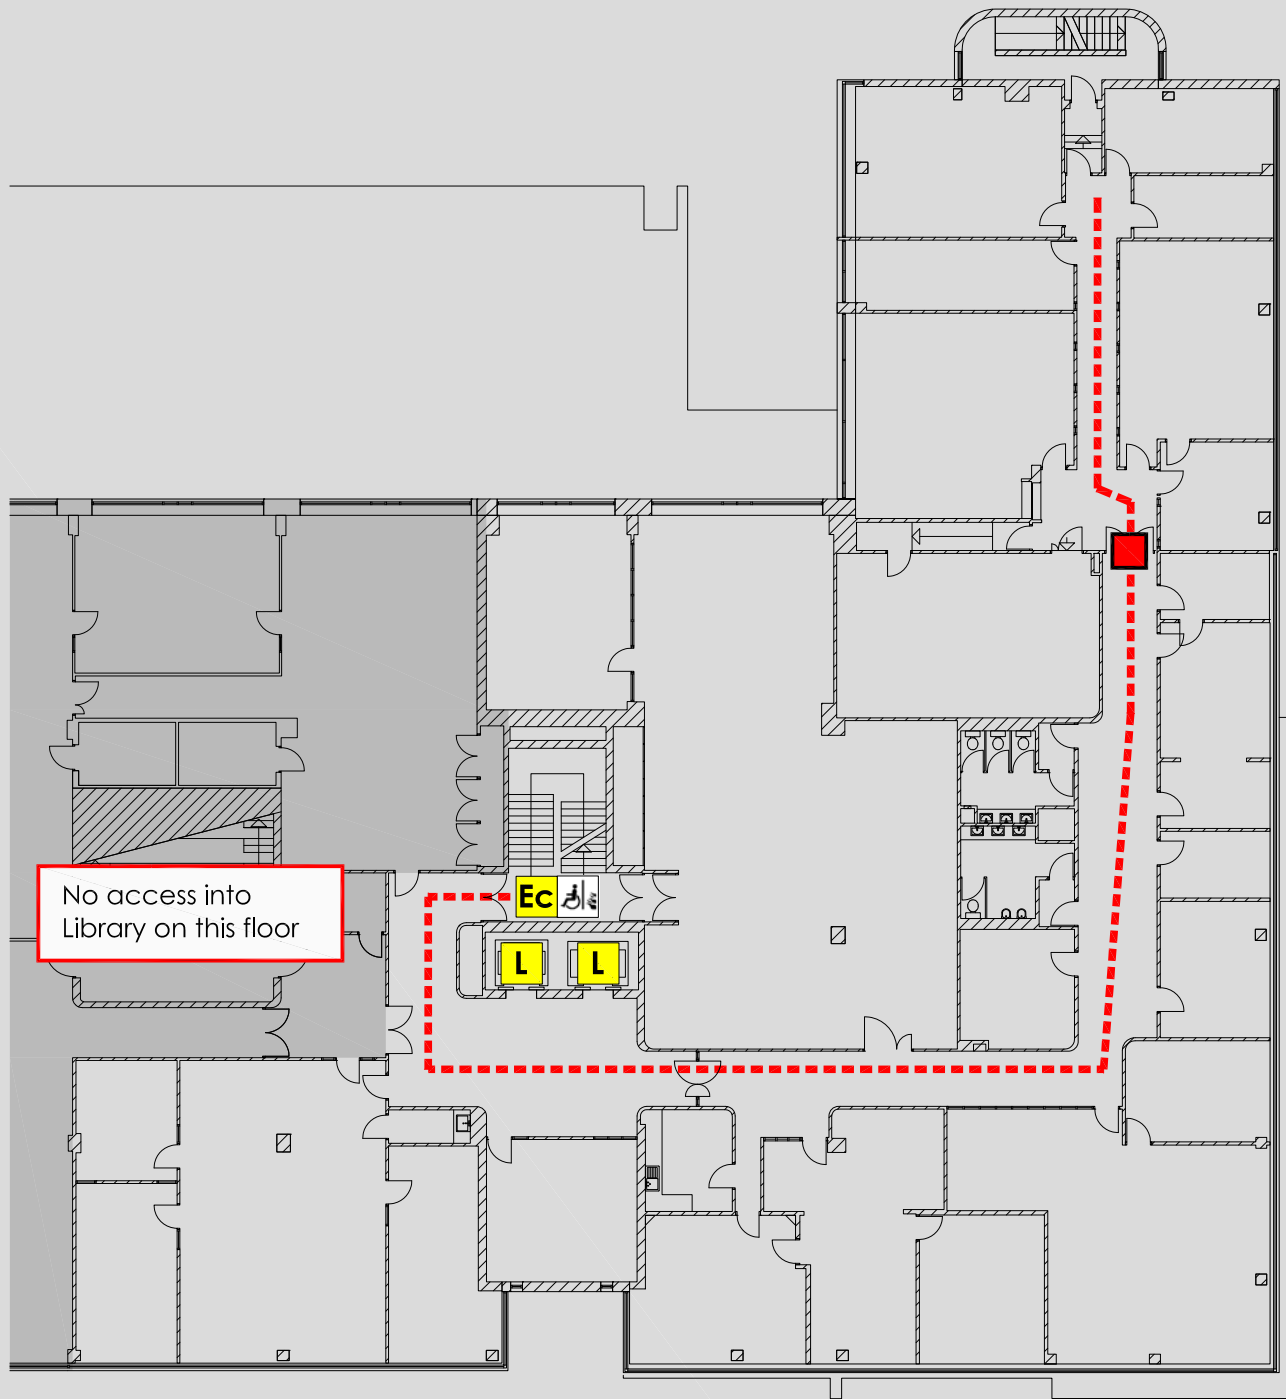

# ACCESS @ MMU

ALL SAINTS : THIRD FLOOR PLAN

 Accessible toilet located on first floor

All Saints building  
All Saints  
Manchester  
M15 6BH

Reception 0161 247 1324  
Security 0161 247 1334

KEY	
	Accessible route
-	-
	Automatic door
	Door on hold open devices
	Push button power assisted door
	Controlled access door
	Accessible lift
	Platform lift
	Accessible reception counter
	Hearing loop available
	Fully Accessible toilet
	Accessible toilet
	Accessible ramp
	Fire refuge space
	Emergency exit only
	Evacuation chair