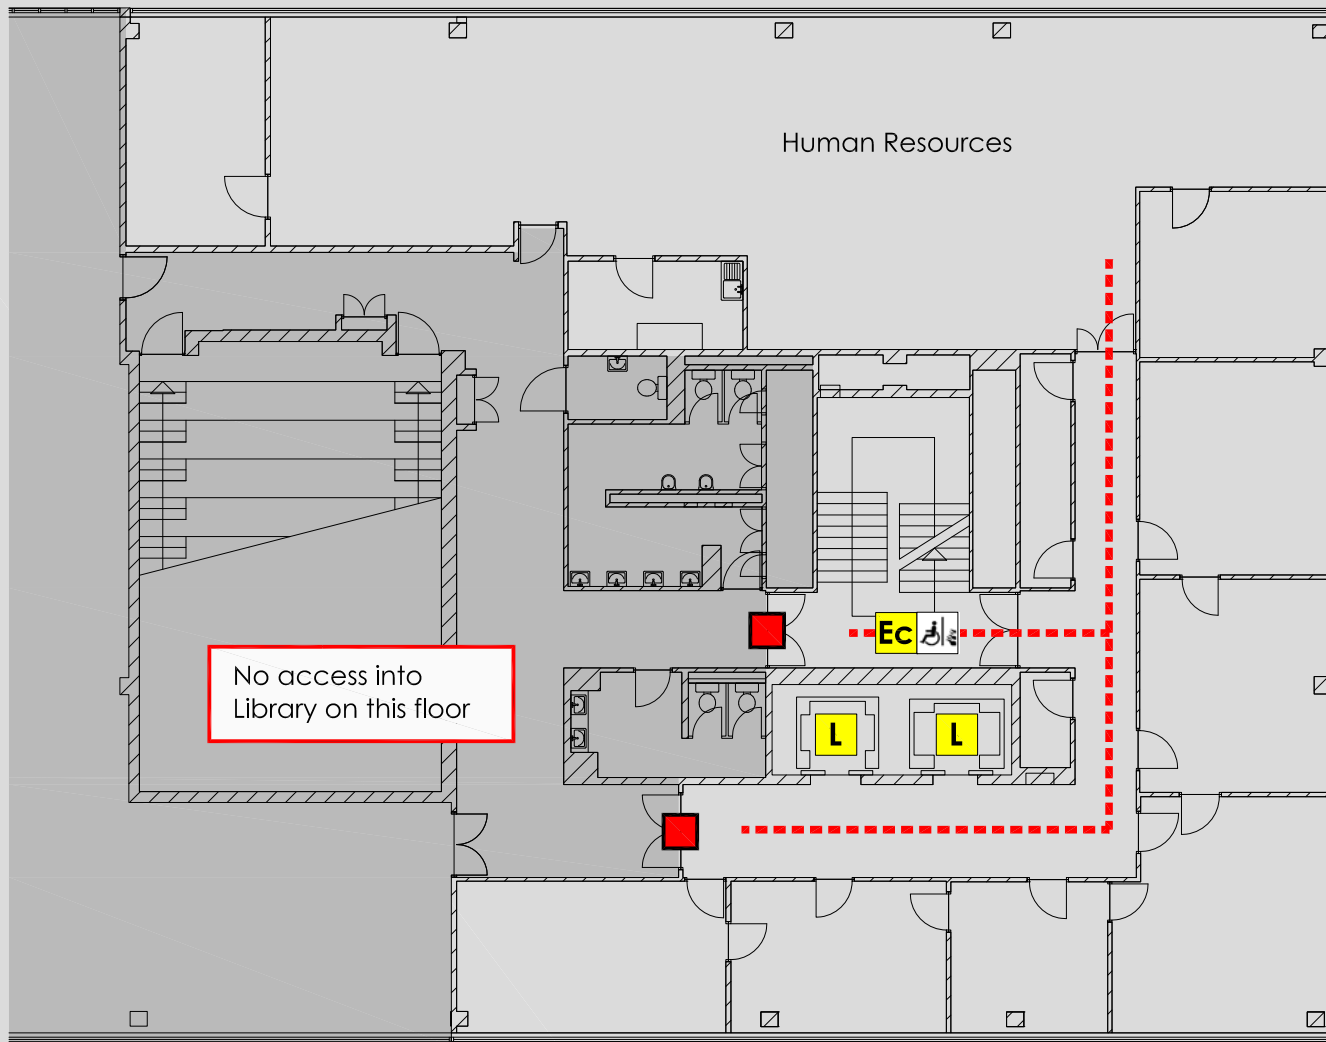

# ACCESS @ MMU

ALL SAINTS : FOURTH FLOOR PLAN

 Accessible toilet located on fifth floor

All Saints building  
All Saints  
Manchester  
M15 6BH

Reception 0161 247 1324  
Security 0161 247 1334

KEY	
	Accessible route
-	-
	Automatic door
	Door on hold open devices
	Push button power assisted door
	Controlled access door
	Accessible lift
	Platform lift
	Accessible reception counter
	Hearing loop available
	Fully Accessible toilet
	Accessible toilet
	Accessible ramp
	Fire refuge space
	Emergency exit only
	Evacuation chair