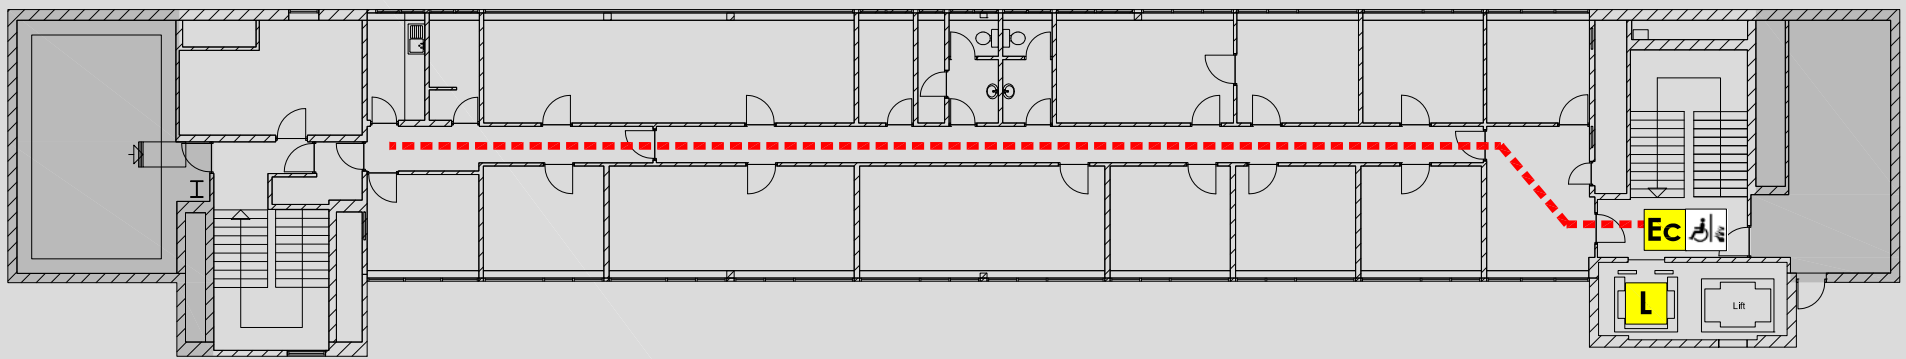

ACCESS @ MMU

ALL SAINTS : SIXTH FLOOR PLAN

 Accessible toilet located on fifth floor

All Saints building
All Saints
Manchester
M15 6BH

Reception 0161 247 1324
Security 0161 247 1334

- KEY
-  Accessible route
 -
 -  Automatic door
 -  Door on hold open devices
 -  Push button power assisted door
 -  Controlled access door
 -  Accessible lift
 -  Platform lift
 -  Accessible reception counter
 -  Hearing loop available
 -  Fully Accessible toilet
 -  Accessible toilet
 -  Accessible ramp
 -  Fire refuge space
 -  Emergency exit only
 -  Evacuation chair