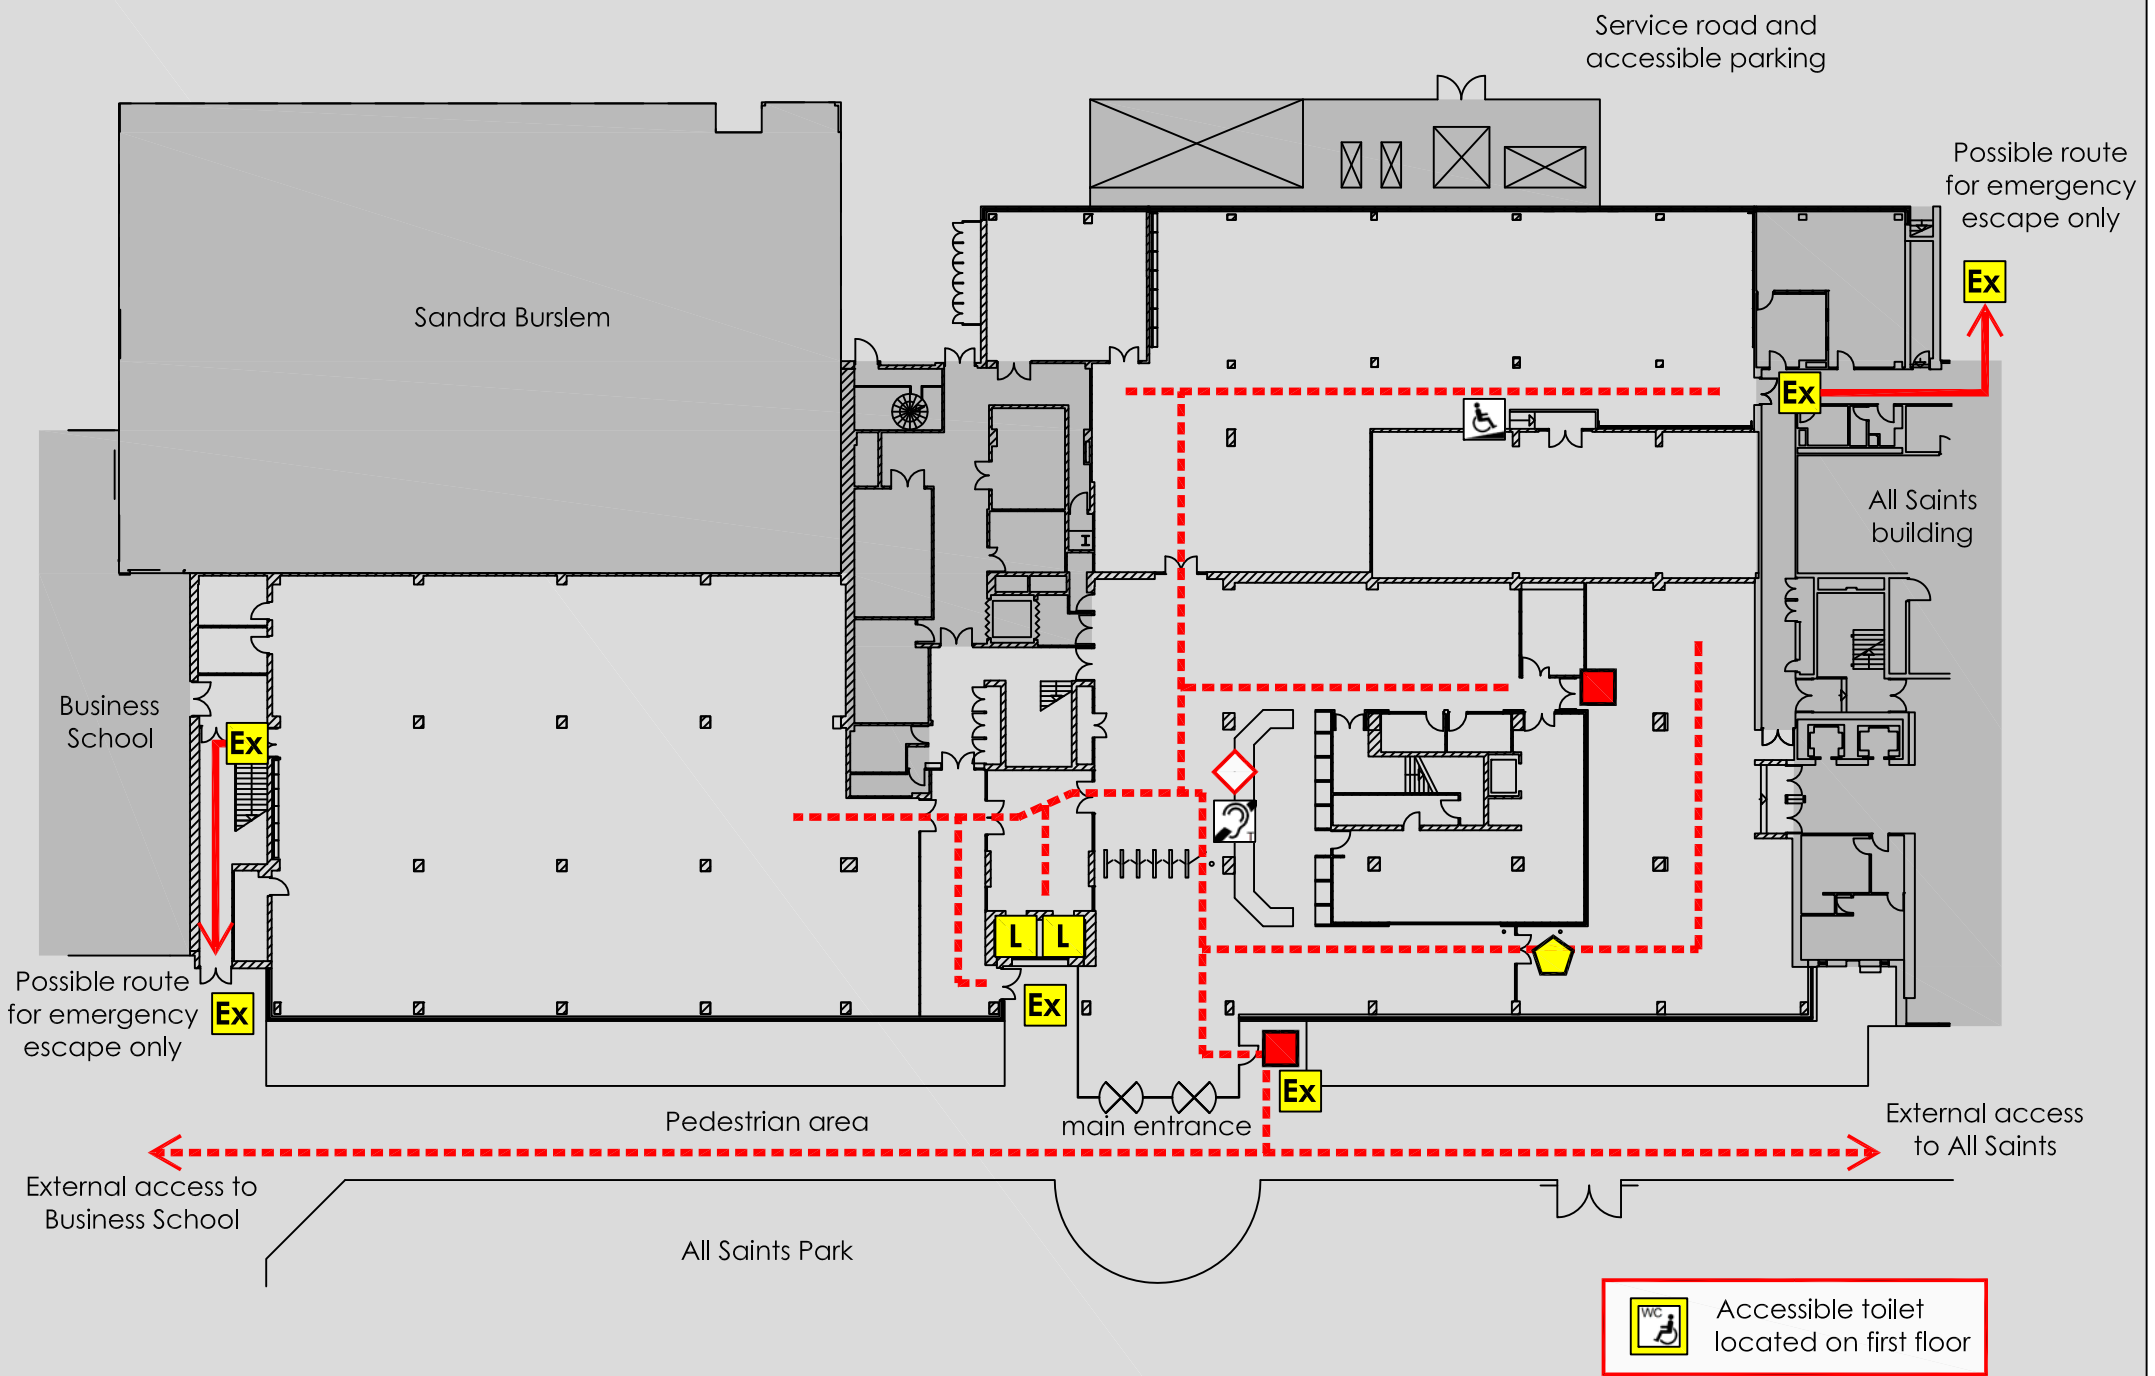

ACCESS @ MMU

SIR KENNETH GREEN LIBRARY : GROUND FLOOR PLAN

Sir Kenneth Green Library
All Saints
Manchester
M15 6BH

Reception 0161 247 6106
Security 0161 247 1334

KEY	
	Accessible route
-	-
	Automatic door
	Door on hold open devices
	Push button power assisted door
	Controlled access door
	Accessible lift
	Platform lift
	Accessible reception counter
	Hearing loop available
	Fully Accessible toilet
	Accessible toilet
	Accessible ramp
	Fire refuge space
	Emergency exit only
	Evacuation chair