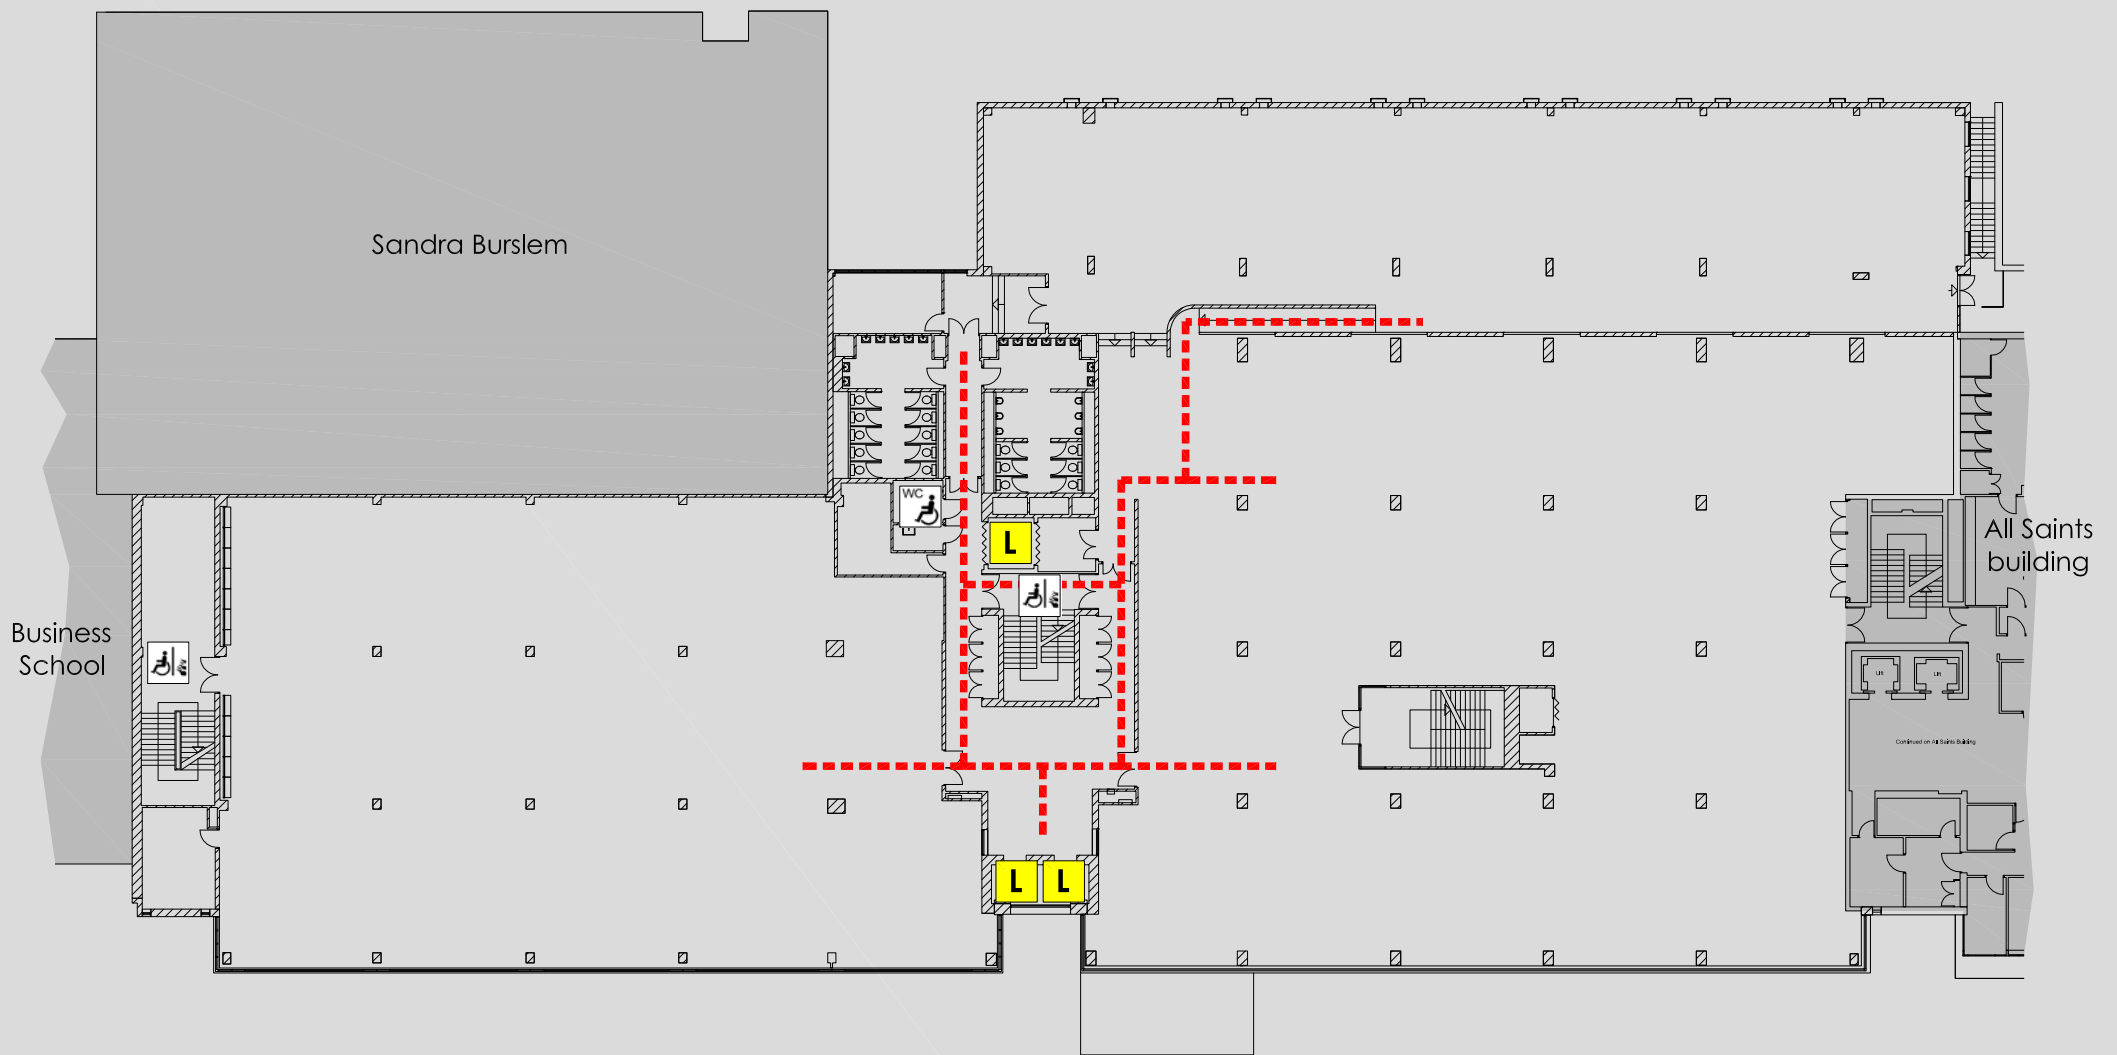

# ACCESS @ MMU

SIR KENNETH GREEN LIBRARY : FIRST FLOOR PLAN

Sir Kenneth Green Library  
All Saints  
Manchester  
M15 6BH

Reception 0161 247 6106  
Security 0161 247 1334

KEY	
	Accessible route
-	-
	Automatic door
	Door on hold open devices
	Push button power assisted door
	Controlled access door
	Accessible lift
	Platform lift
	Accessible reception counter
	Hearing loop available
	Fully Accessible toilet
	Accessible toilet
	Accessible ramp
	Fire refuge space
	Emergency exit only
	Evacuation chair