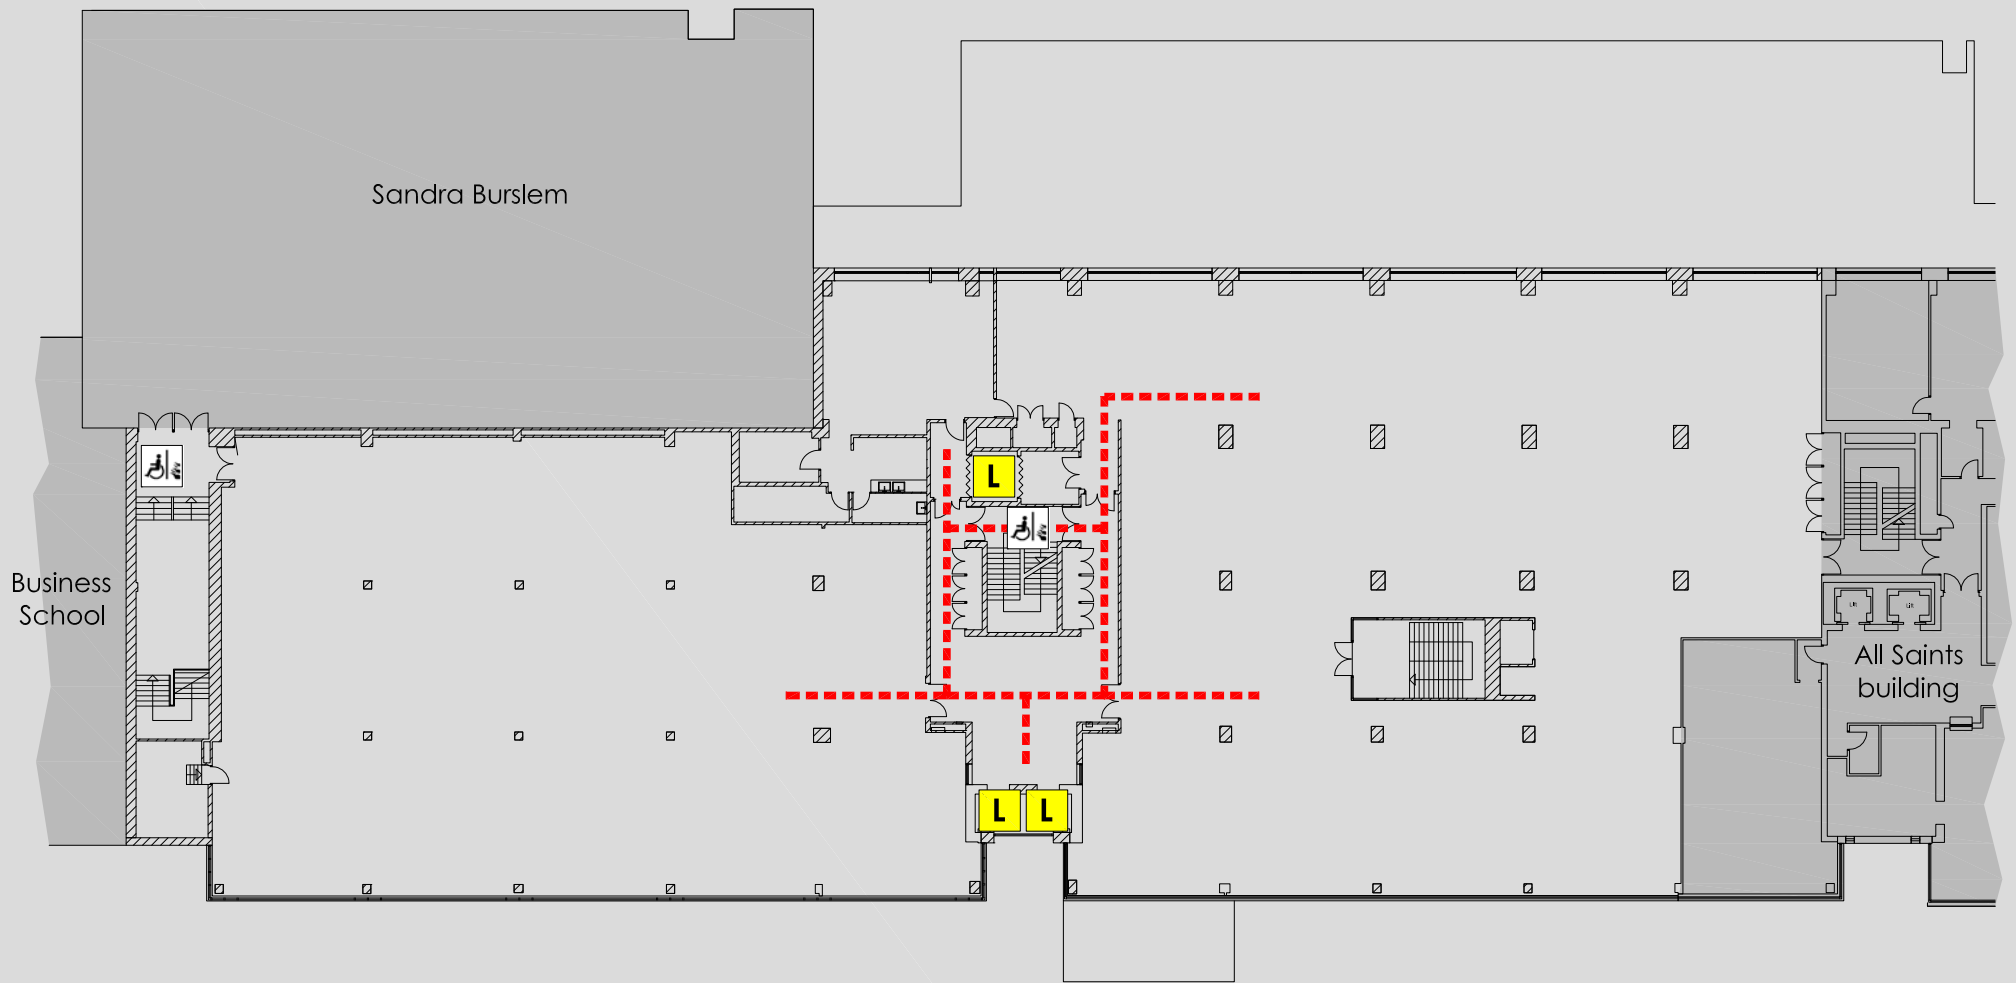

# ACCESS @ MMU

SIR KENNETH GREEN LIBRARY : SECOND FLOOR PLAN

 Accessible toilet located on first floor

Sir Kenneth Green Library  
All Saints  
Manchester  
M15 6BH

Reception 0161 247 6106  
Security 0161 247 1334

- KEY
-  Accessible route
  - 
  -  Automatic door
  -  Door on hold open devices
  -  Push button power assisted door
  -  Controlled access door
  -  Accessible lift
  -  Platform lift
  -  Accessible reception counter
  -  Hearing loop available
  -  Fully Accessible toilet
  -  Accessible toilet
  -  Accessible ramp
  -  Fire refuge space
  -  Emergency exit only
  -  Evacuation chair