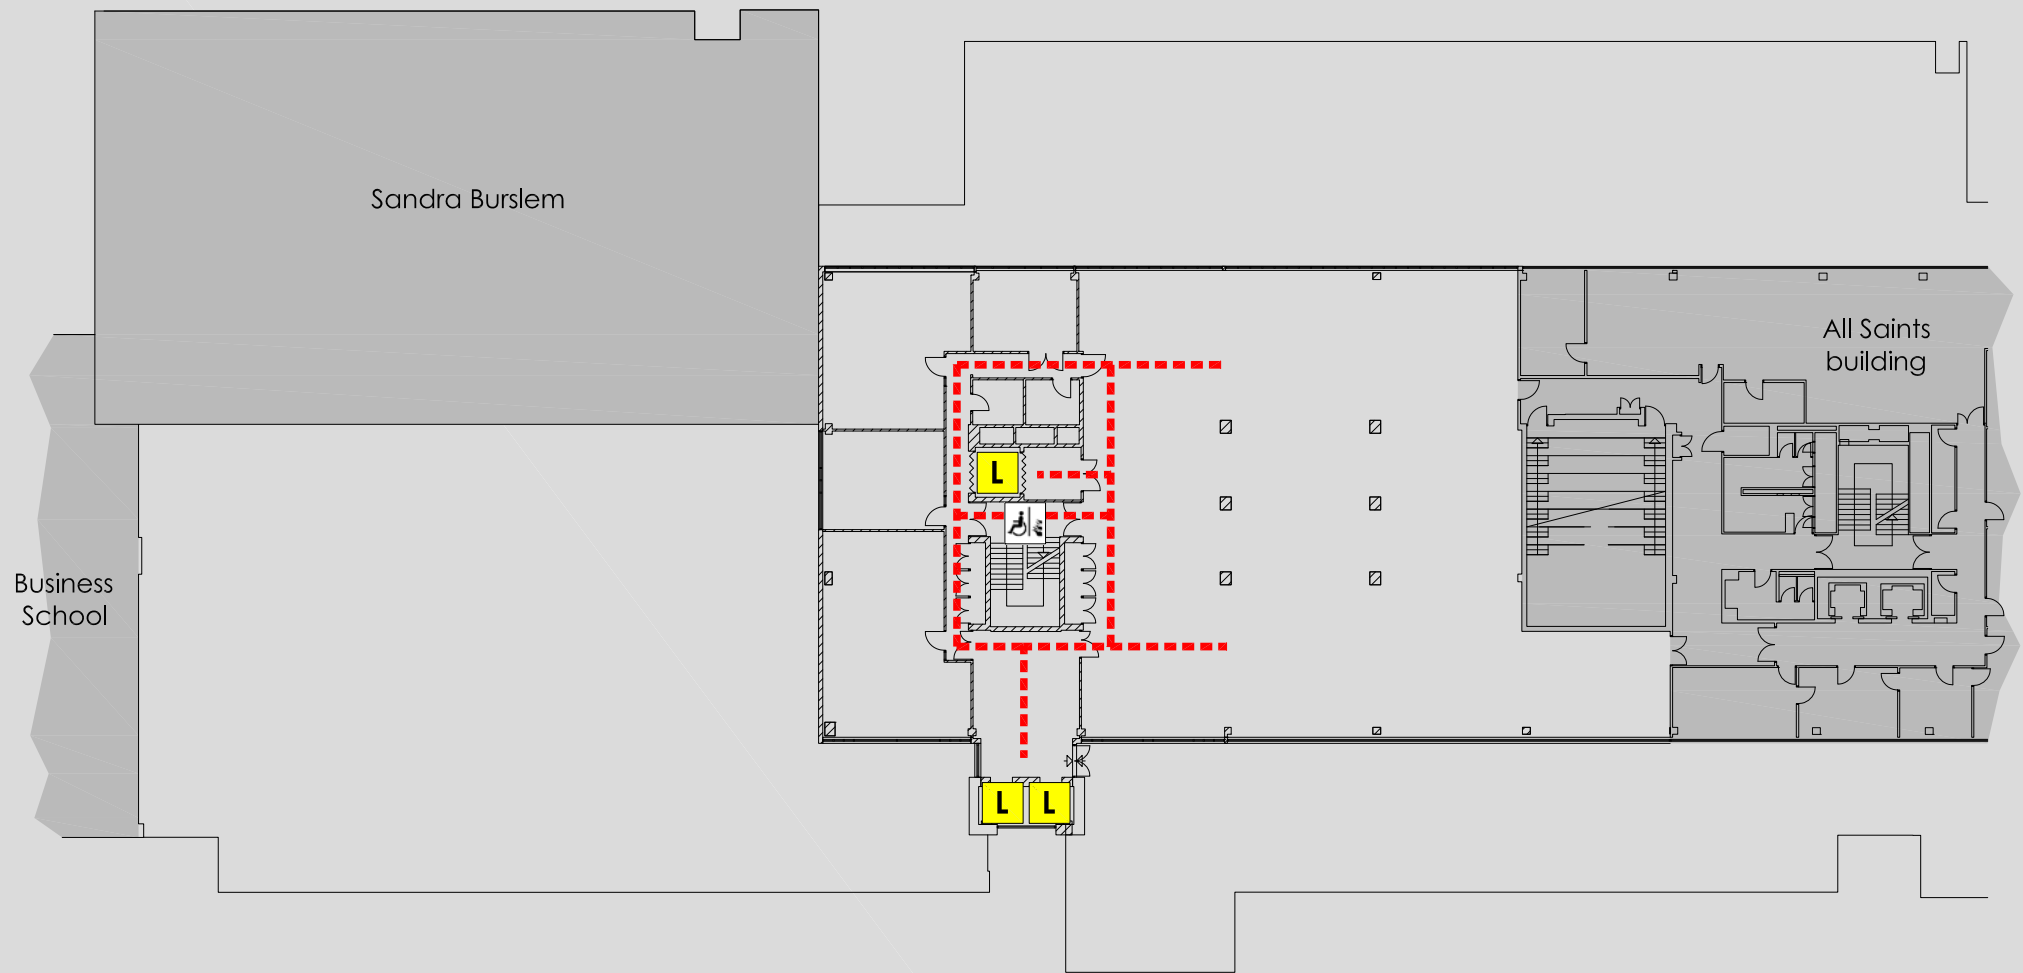

ACCESS @ MMU

SIR KENNETH GREEN LIBRARY : FOURTH FLOOR PLAN

 Accessible toilet located on third floor

Sir Kenneth Green Library
All Saints
Manchester
M15 6BH

Reception 0161 247 6106
Security 0161 247 1334

KEY	
	Accessible route
-	-
	Automatic door
	Door on hold open devices
	Push button power assisted door
	Controlled access door
	Accessible lift
	Platform lift
	Accessible reception counter
	Hearing loop available
	Fully Accessible toilet
	Accessible toilet
	Accessible ramp
	Fire refuge space
	Emergency exit only
	Evacuation chair