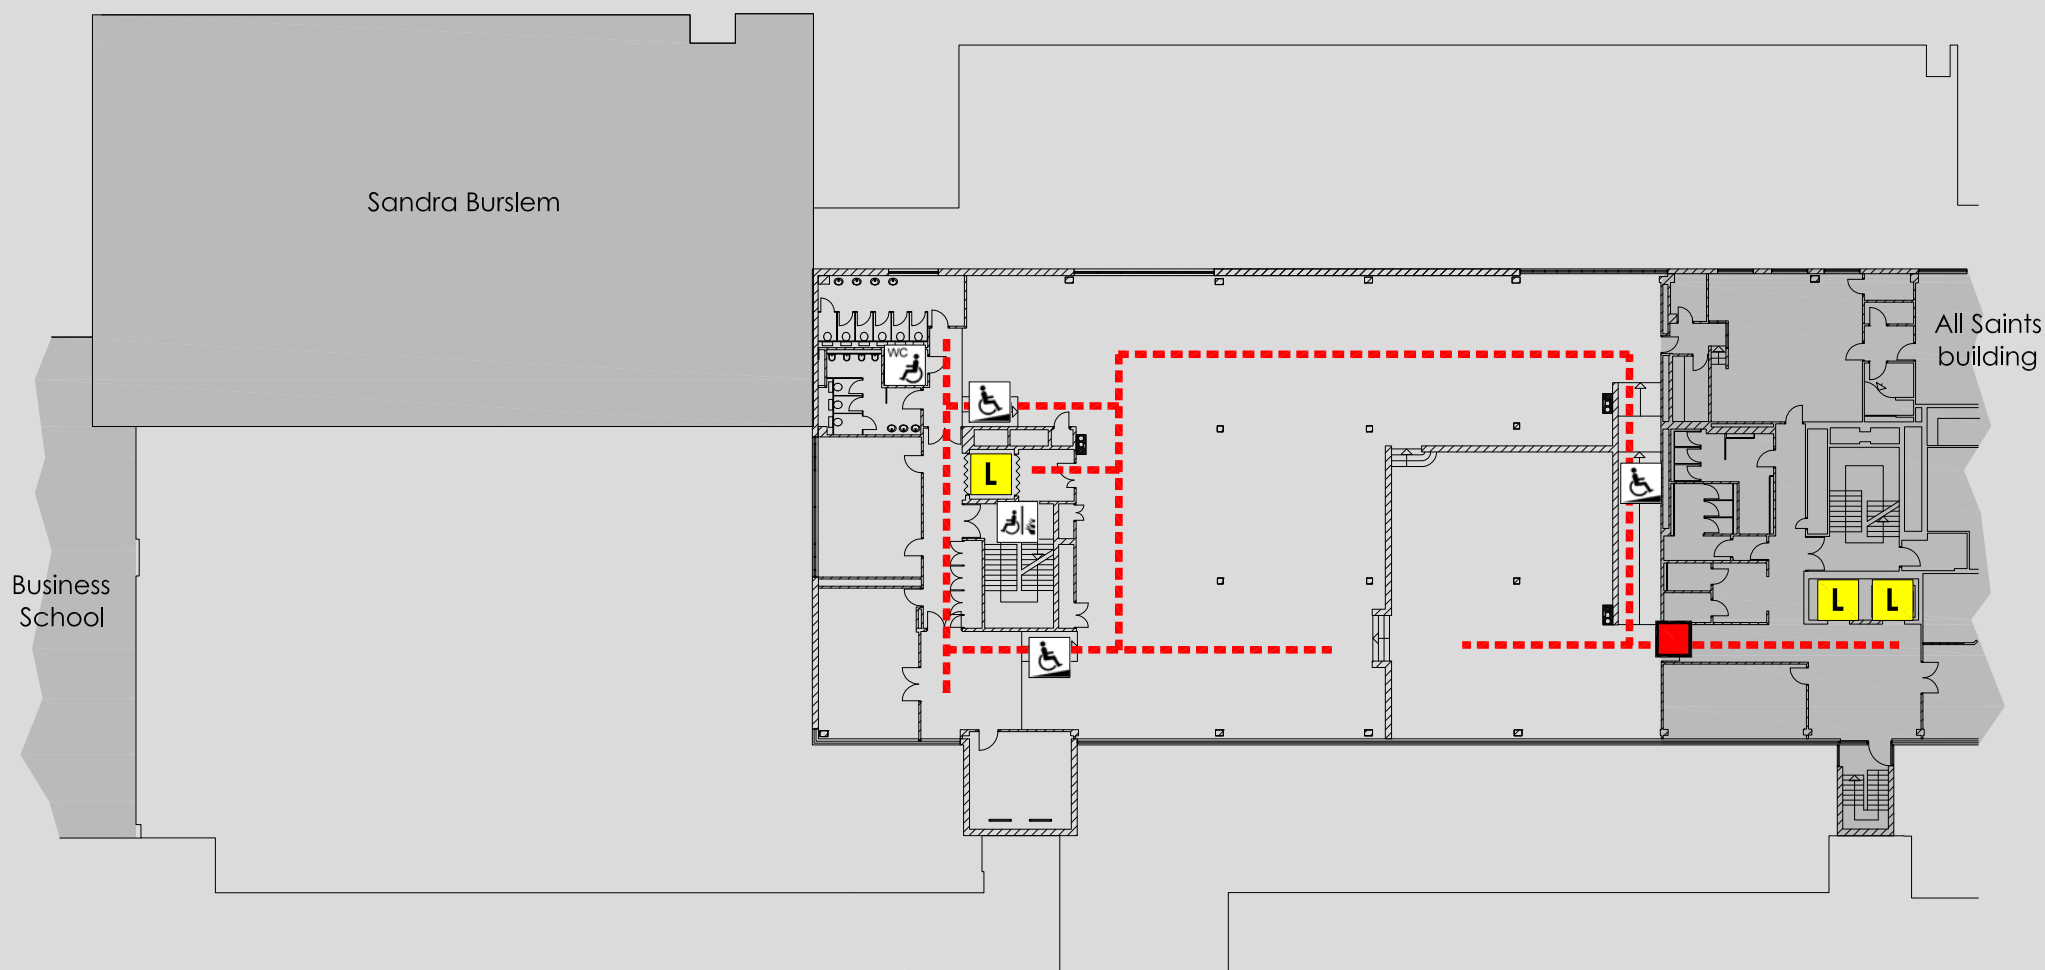

ACCESS @ MMU

SIR KENNETH GREEN LIBRARY : FIFTH FLOOR PLAN

Sir Kenneth Green Library
All Saints
Manchester
M15 6BH

Reception 0161 247 6106
Security 0161 247 1334

KEY	
	Accessible route
-	-
	Automatic door
	Door on hold open devices
	Push button power assisted door
	Controlled access door
	Accessible lift
	Platform lift
	Accessible reception counter
	Hearing loop available
	Fully Accessible toilet
	Accessible toilet
	Accessible ramp
	Fire refuge space
	Emergency exit only
	Evacuation chair