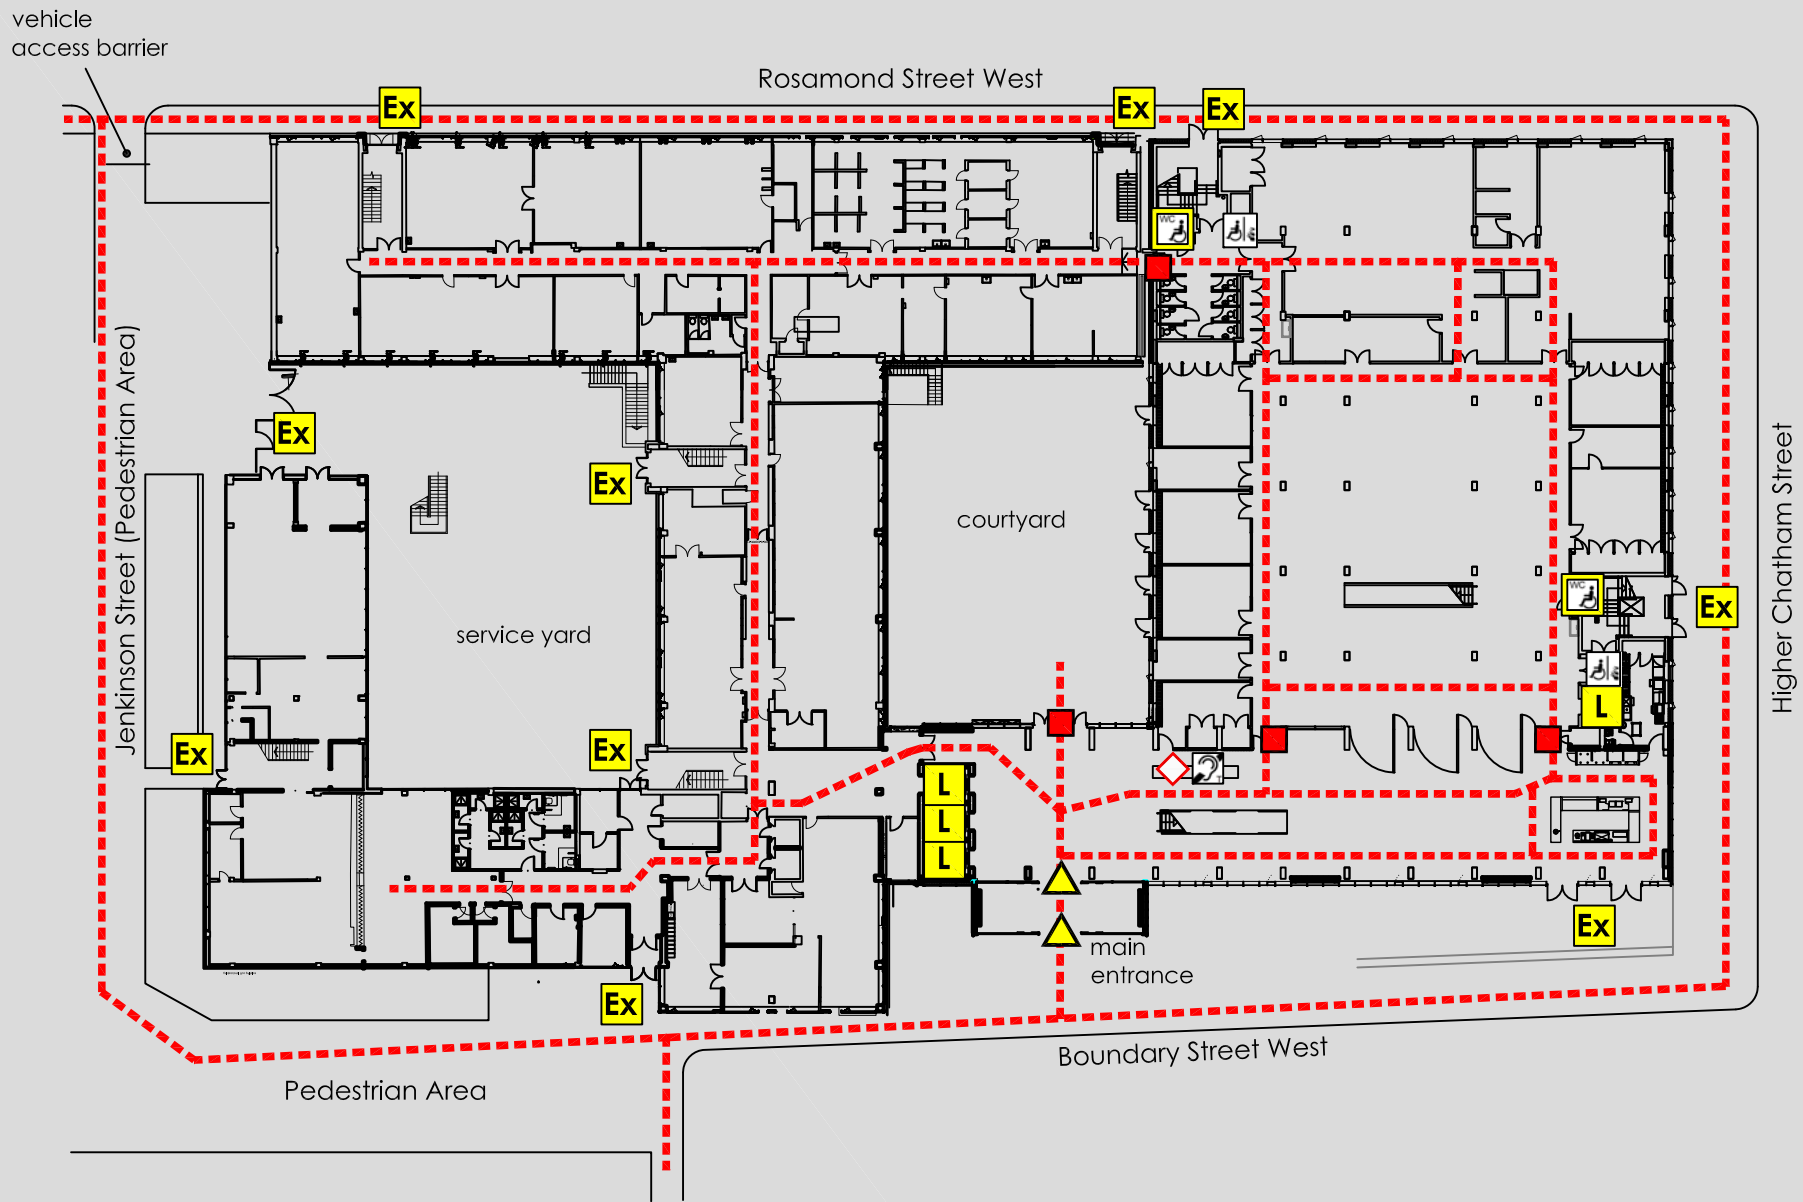

# ACCESS @ MMU

BENZIE & CHATHAM : GROUND FLOOR PLAN

Benzie & Chatham buildings  
Cavendish Street  
Manchester  
M15 6BR

Reception 0161 247 1348  
Security 0161 247 1334

KEY	
	Accessible route
	Automatic door
	Door on hold open devices
	Push button power assisted door
	Controlled access door
	Accessible lift
	Platform lift
	Accessible reception counter
	Hearing loop available
	Fully Accessible toilet
	Accessible toilet
	Accessible ramp
	Fire refuge space
	Emergency exit only
	Evacuation chair