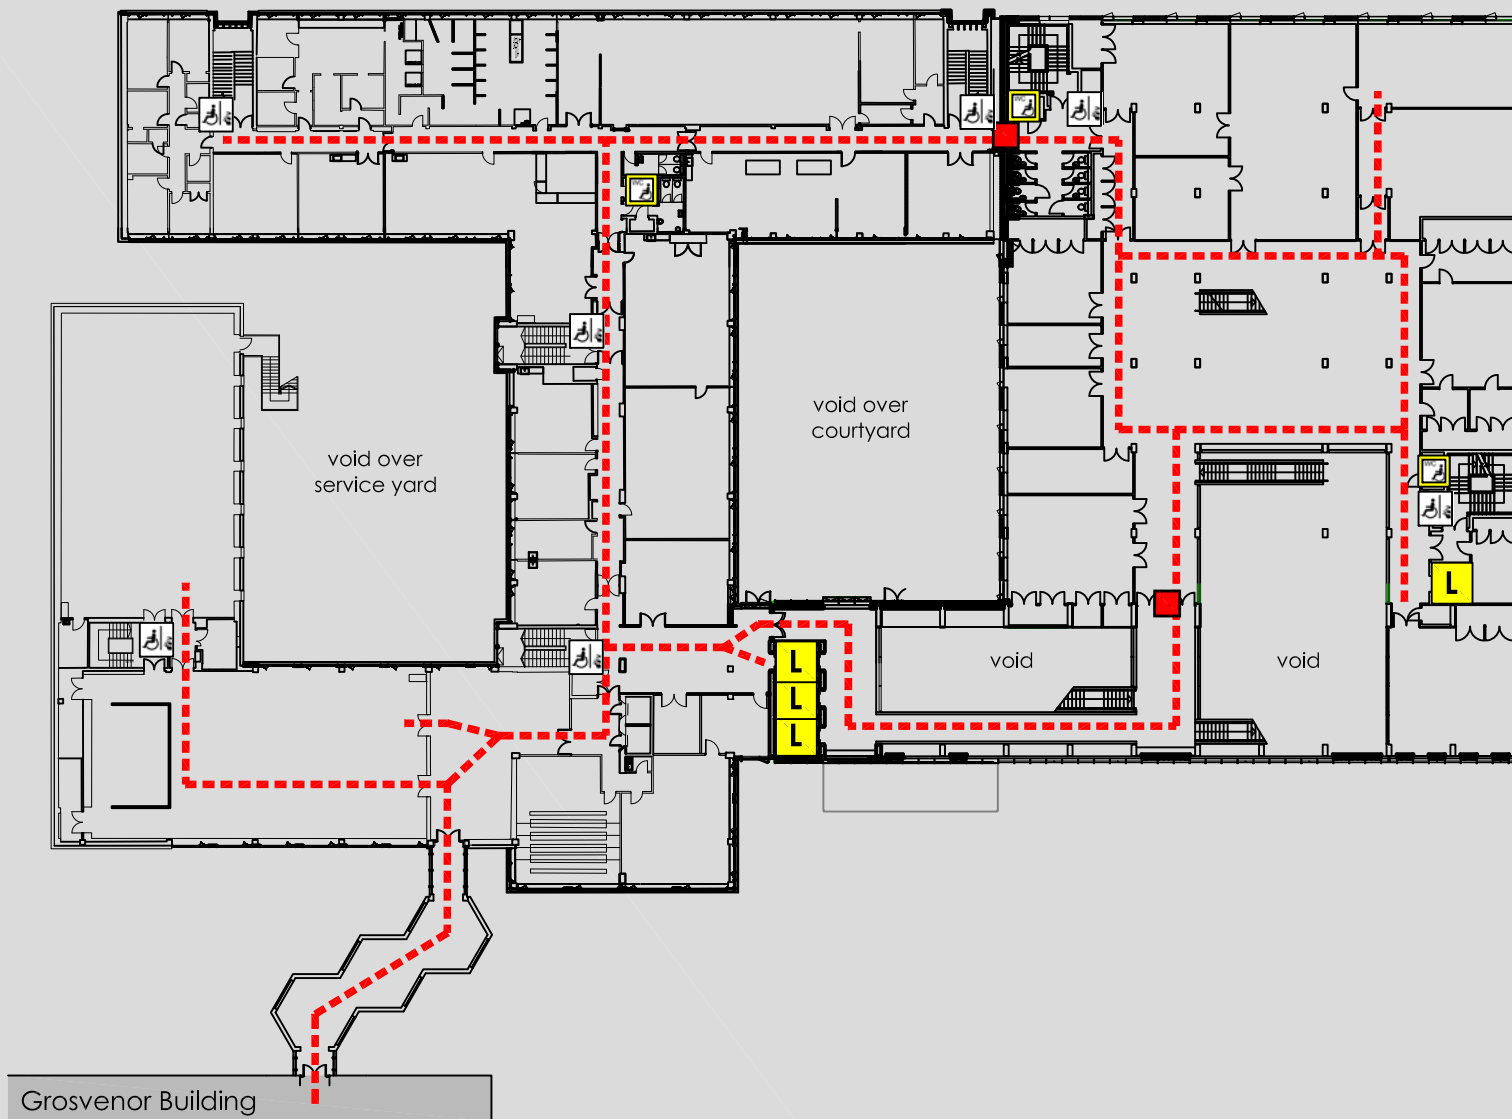

ACCESS @ MMU

BENZIE & CHATHAM : FIRST FLOOR PLAN

Benzie & Chatham buildings
Cavendish Street
Manchester
M15 6BR

Reception 0161 247 1348
Security 0161 247 1334

KEY	
	Accessible route
-	-
	Automatic door
	Door on hold open devices
	Push button power assisted door
	Controlled access door
	Accessible lift
	Platform lift
	Accessible reception counter
	Hearing loop available
	Fully Accessible toilet
	Accessible toilet
	Accessible ramp
	Fire refuge space
	Emergency exit only
	Evacuation chair