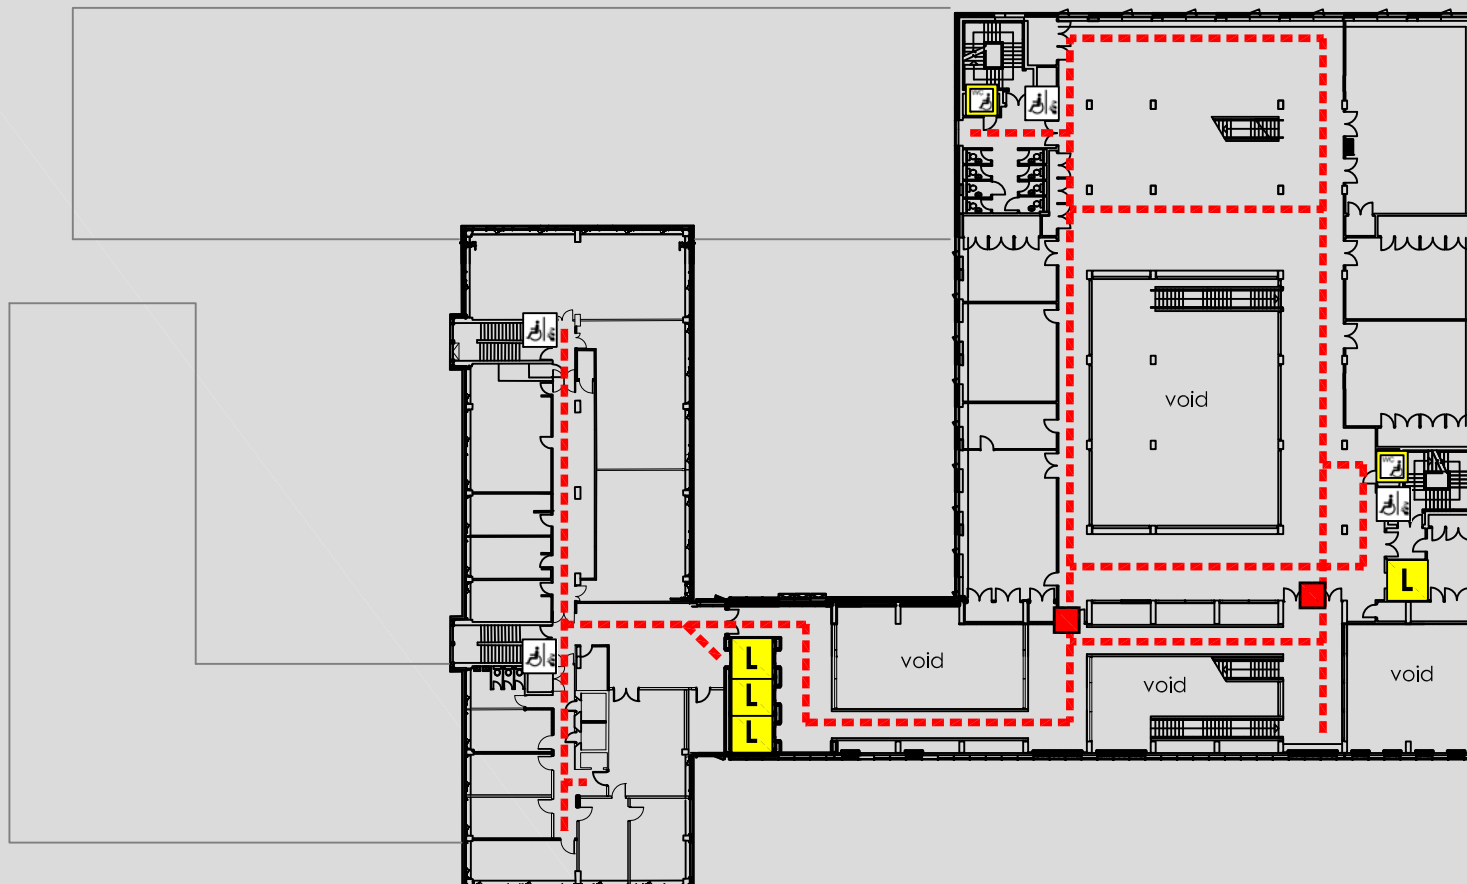

# ACCESS @ MMU

BENZIE & CHATHAM : SECOND FLOOR PLAN

Benzie & Chatham buildings  
Cavendish Street  
Manchester  
M15 6BR

Reception 0161 247 1348  
Security 0161 247 1334

KEY	
	Accessible route
-	-
	Automatic door
	Door on hold open devices
	Push button power assisted door
	Controlled access door
	Accessible lift
	Platform lift
	Accessible reception counter
	Hearing loop available
	Fully Accessible toilet
	Accessible toilet
	Accessible ramp
	Fire refuge space
	Emergency exit only
	Evacuation chair