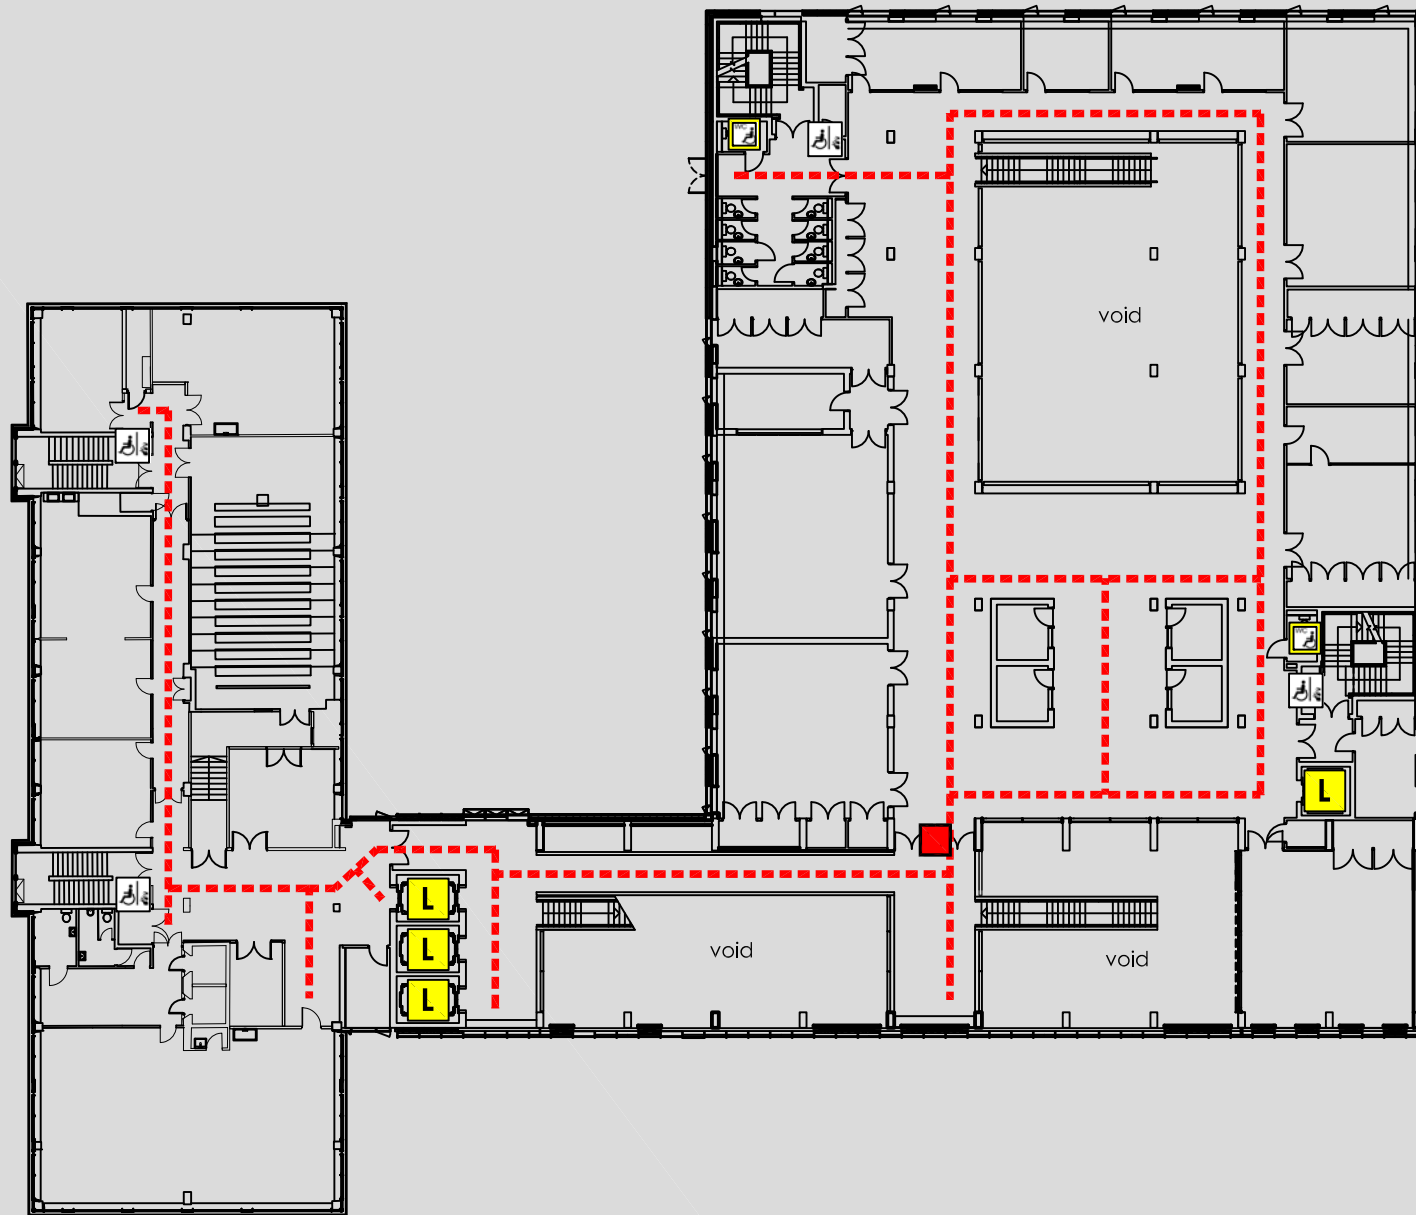

ACCESS @ MMU

BENZIE & CHATHAM : | THIRD FLOOR PLAN

Benzie & Chatham buildings
Cavendish Street
Manchester
M15 6BR

Reception 0161 247 1348
Security 0161 247 1334

KEY	
	Accessible route
-	-
	Automatic door
	Door on hold open devices
	Push button power assisted door
	Controlled access door
	Accessible lift
	Platform lift
	Accessible reception counter
	Hearing loop available
	Fully Accessible toilet
	Accessible toilet
	Accessible ramp
	Fire refuge space
	Emergency exit only
	Evacuation chair