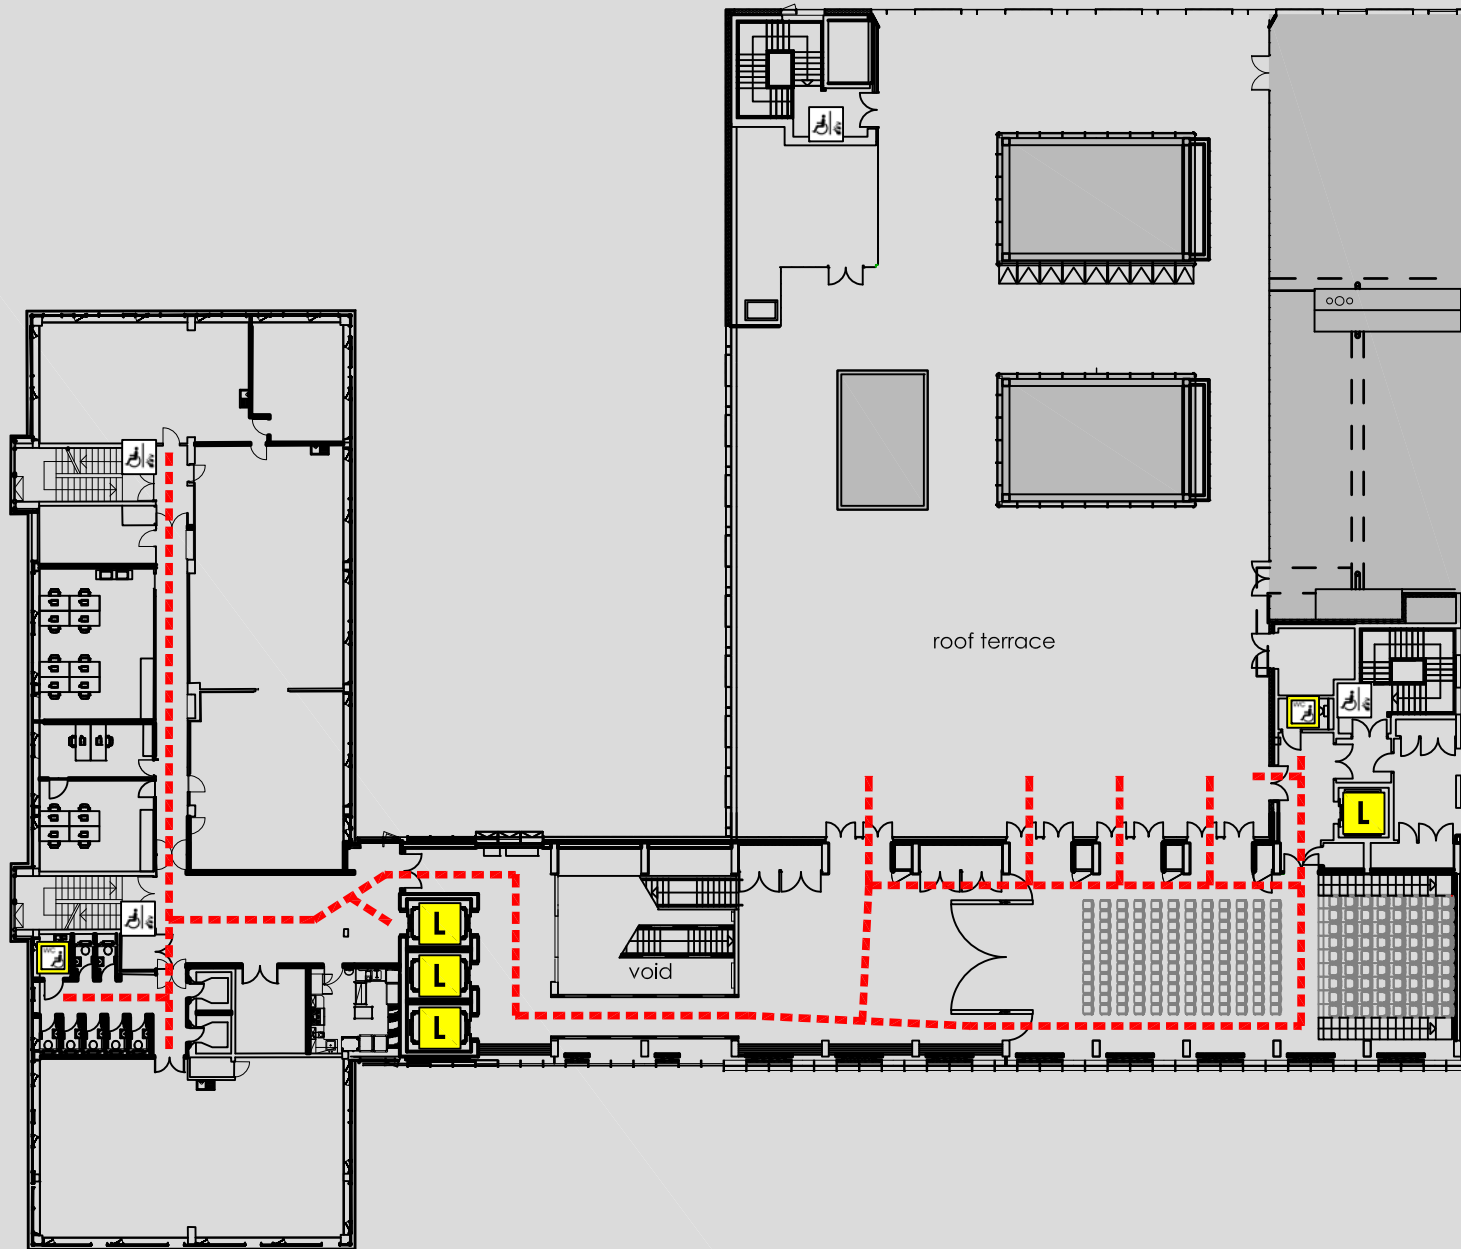

ACCESS @ MMU

BENZIE & CHATHAM : FOURTH FLOOR PLAN

Benzie & Chatham buildings
Cavendish Street
Manchester
M15 6BR

Reception 0161 247 1348
Security 0161 247 1334

KEY	
	Accessible route
-	-
	Automatic door
	Door on hold open devices
	Push button power assisted door
	Controlled access door
	Accessible lift
	Platform lift
	Accessible reception counter
	Hearing loop available
	Fully Accessible toilet
	Accessible toilet
	Accessible ramp
	Fire refuge space
	Emergency exit only
	Evacuation chair