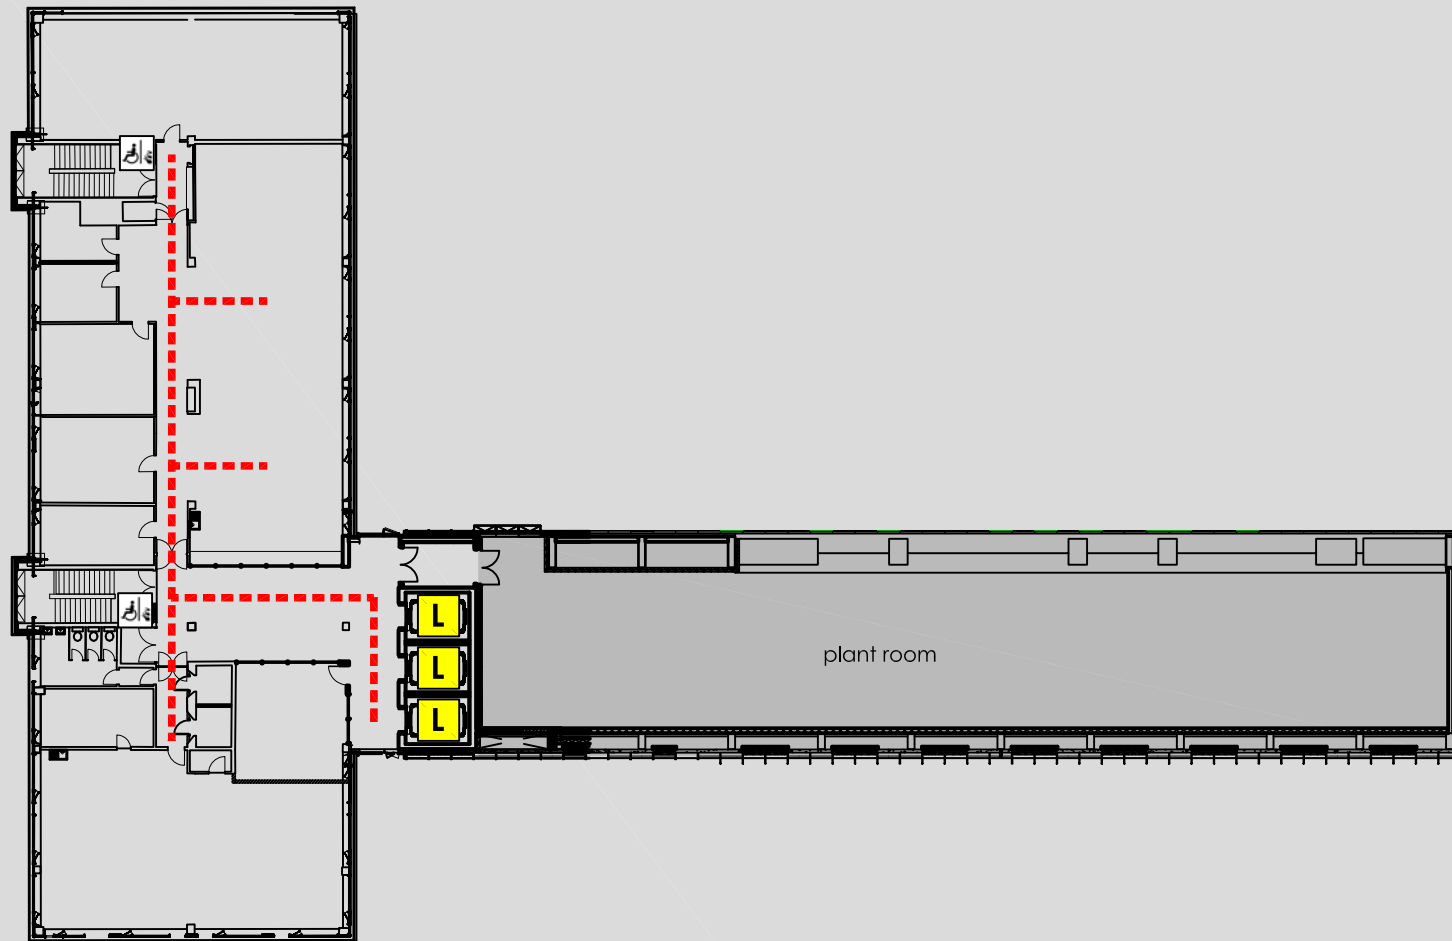

ACCESS @ MMU

BENZIE & CHATHAM : SIXTH FLOOR PLAN

Benzie & Chatham buildings
Cavendish Street
Manchester
M15 6BR

Reception 0161 247 1348
Security 0161 247 1334

| KEY | |
|-----|---------------------------------|
| | Accessible route |
| - | - |
| | Automatic door |
| | Door on hold open devices |
| | Push button power assisted door |
| | Controlled access door |
| | Accessible lift |
| | Platform lift |
| | Accessible reception counter |
| | Hearing loop available |
| | Fully Accessible toilet |
| | Accessible toilet |
| | Accessible ramp |
| | Fire refuge space |
| | Emergency exit only |
| | Evacuation chair |