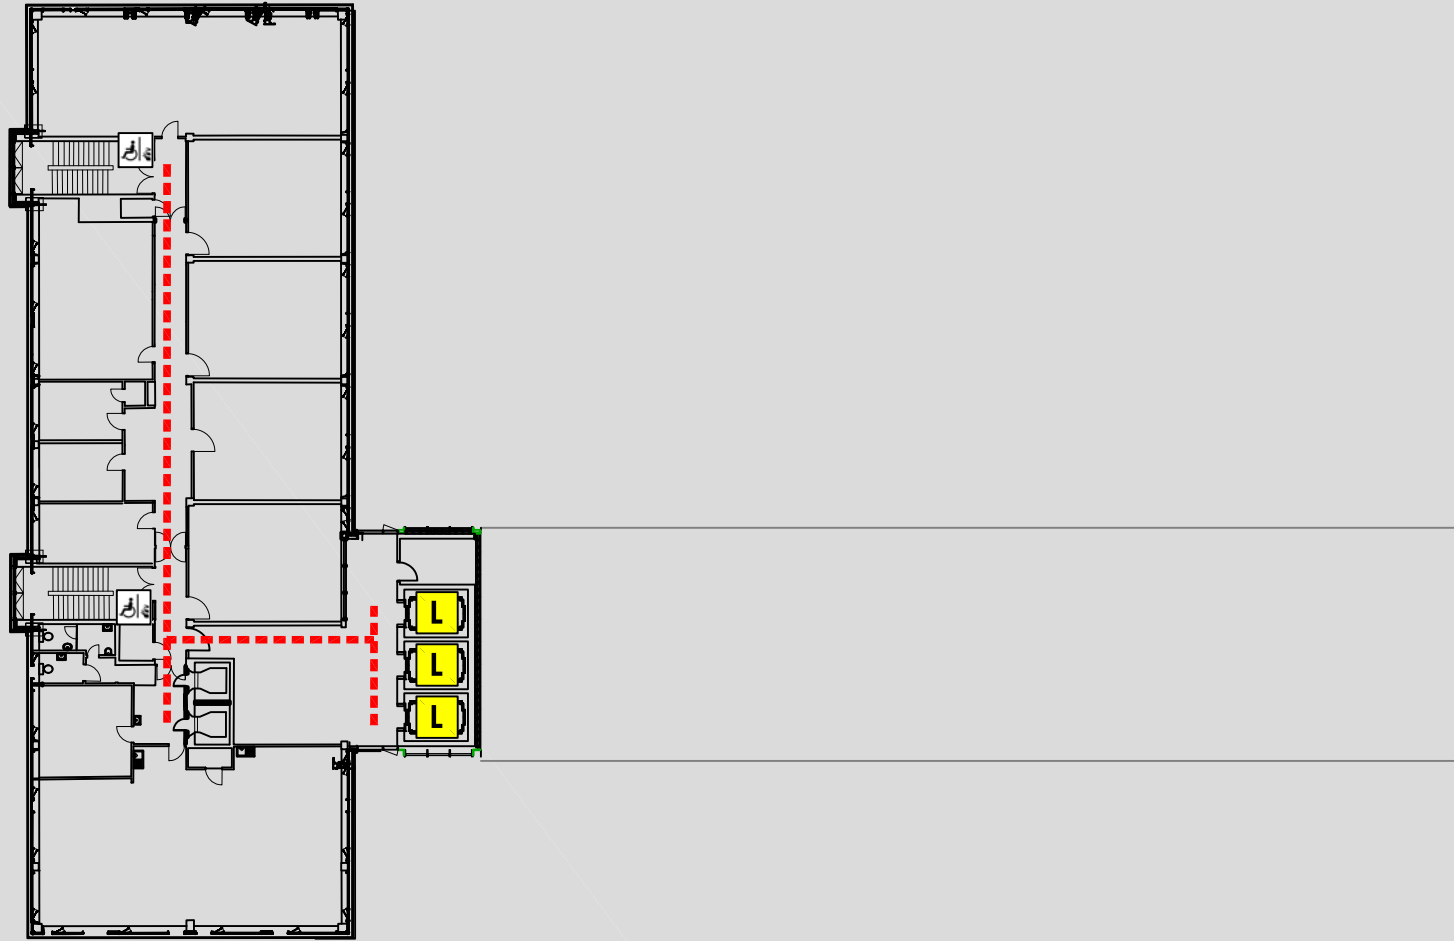

ACCESS @ MMU

BENZIE & CHATHAM : SEVENTH FLOOR PLAN

Benzie & Chatham buildings
Cavendish Street
Manchester
M15 6BR

Reception 0161 247 1348
Security 0161 247 1334

KEY	
	Accessible route
-	-
	Automatic door
	Door on hold open devices
	Push button power assisted door
	Controlled access door
	Accessible lift
	Platform lift
	Accessible reception counter
	Hearing loop available
	Fully Accessible toilet
	Accessible toilet
	Accessible ramp
	Fire refuge space
	Emergency exit only
	Evacuation chair