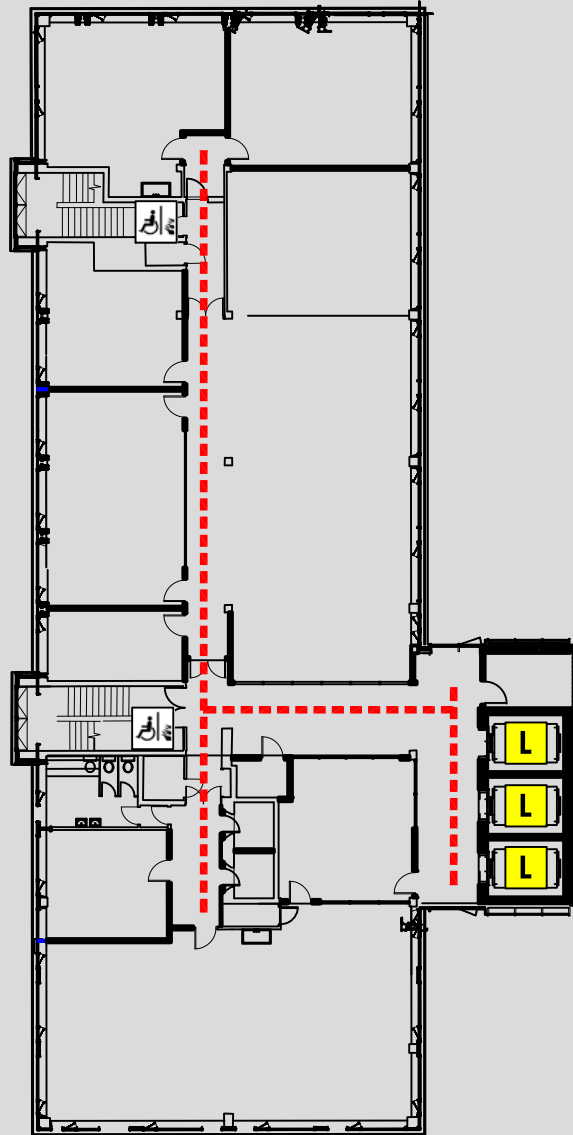

ACCESS @ MMU

BENZIE & CHATHAM : EIGHTH FLOOR PLAN

Benzie & Chatham buildings
Cavendish Street
Manchester
M15 6BR

Reception 0161 247 1348
Security 0161 247 1334

KEY	
	Accessible route
-	-
	Automatic door
	Door on hold open devices
	Push button power assisted door
	Controlled access door
	Accessible lift
	Platform lift
	Accessible reception counter
	Hearing loop available
	Fully Accessible toilet
	Accessible toilet
	Accessible ramp
	Fire refuge space
	Emergency exit only
	Evacuation chair