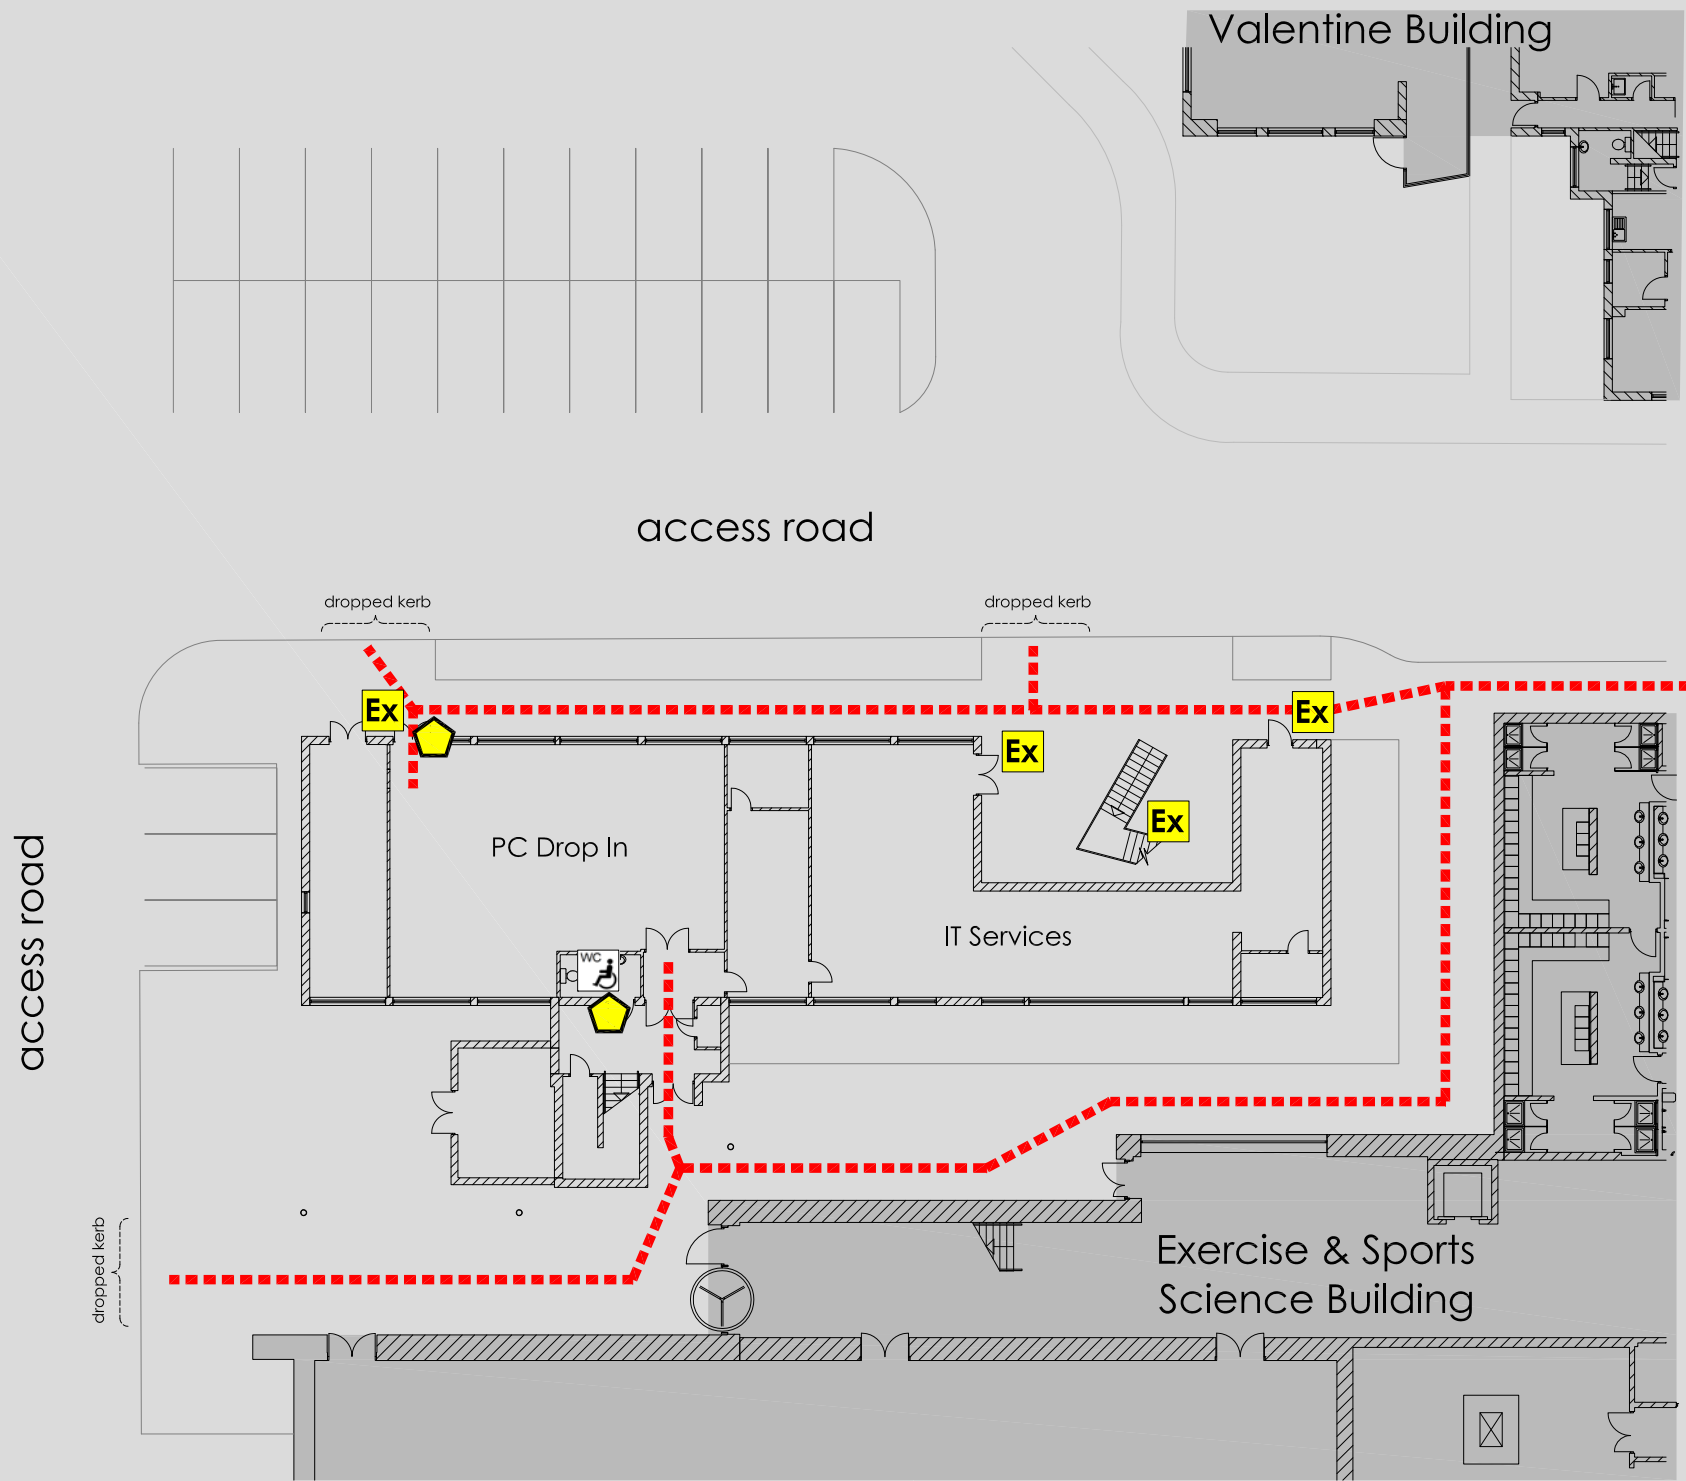

ACCESS @ MMU

BROCK BUILDING, CREWE CAMPUS : GROUND FLOOR PLAN

Manchester Metropolitan University
Cheshire Campus
Crewe Green Road
Crewe, Cheshire, CW1 5DU

Reception 0161 247 5003
Security 0161 247 1334

KEY	
	Accessible route
-	-
	Automatic door
	Door on hold open devices
	Push button power assisted door
	Controlled access door
	Accessible lift
	Accessible reception counter
	Hearing loop available
	Fully Accessible toilet
	Accessible toilet
	Accessible ramp
	Fire refuge space
	Emergency exit only
	Evacuation chair

Website <http://www2.mmu.ac.uk>

Main switchboard

0161 247 2000