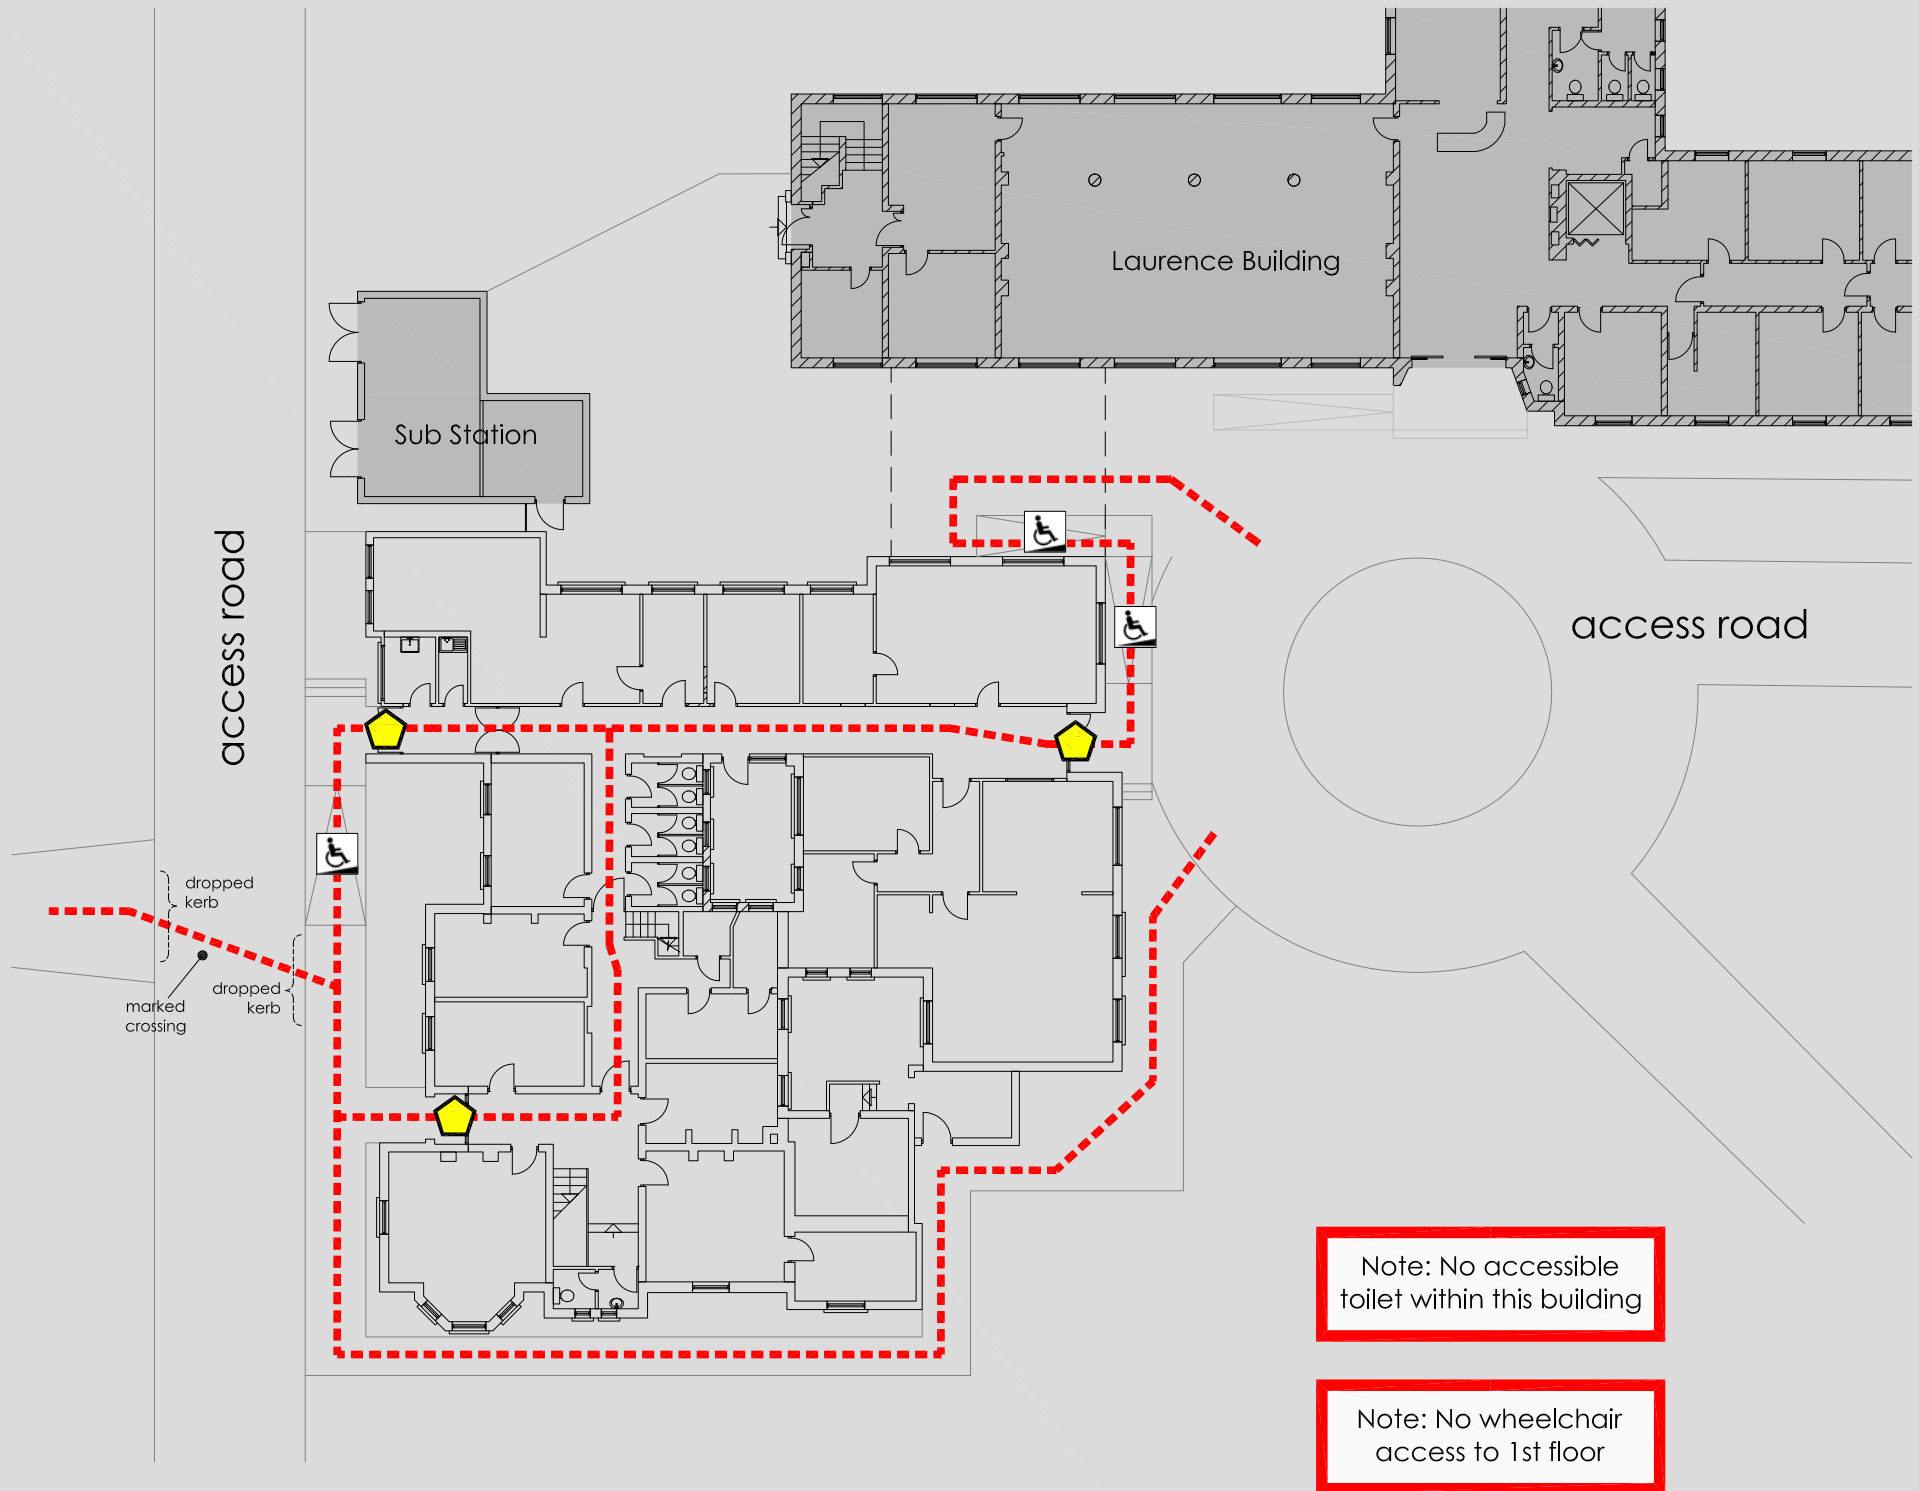

# ACCESS @ MMU

COLLEGE HOUSE, CREWE CAMPUS : GROUND FLOOR PLAN

Manchester Metropolitan University  
 Cheshire Campus  
 Crewe Green Road  
 Crewe, Cheshire, CW1 5DU

Reception                      0161 247 5003  
 Security                        0161 247 1334

KEY	
	Accessible route
-	-
	Automatic door
	Door on hold open devices
	Push button power assisted door
	Controlled access door
	Accessible lift
	Accessible reception counter
	Hearing loop available
	Fully Accessible toilet
	Accessible toilet
	Accessible ramp
	Fire refuge space
	Emergency exit only
	Evacuation chair