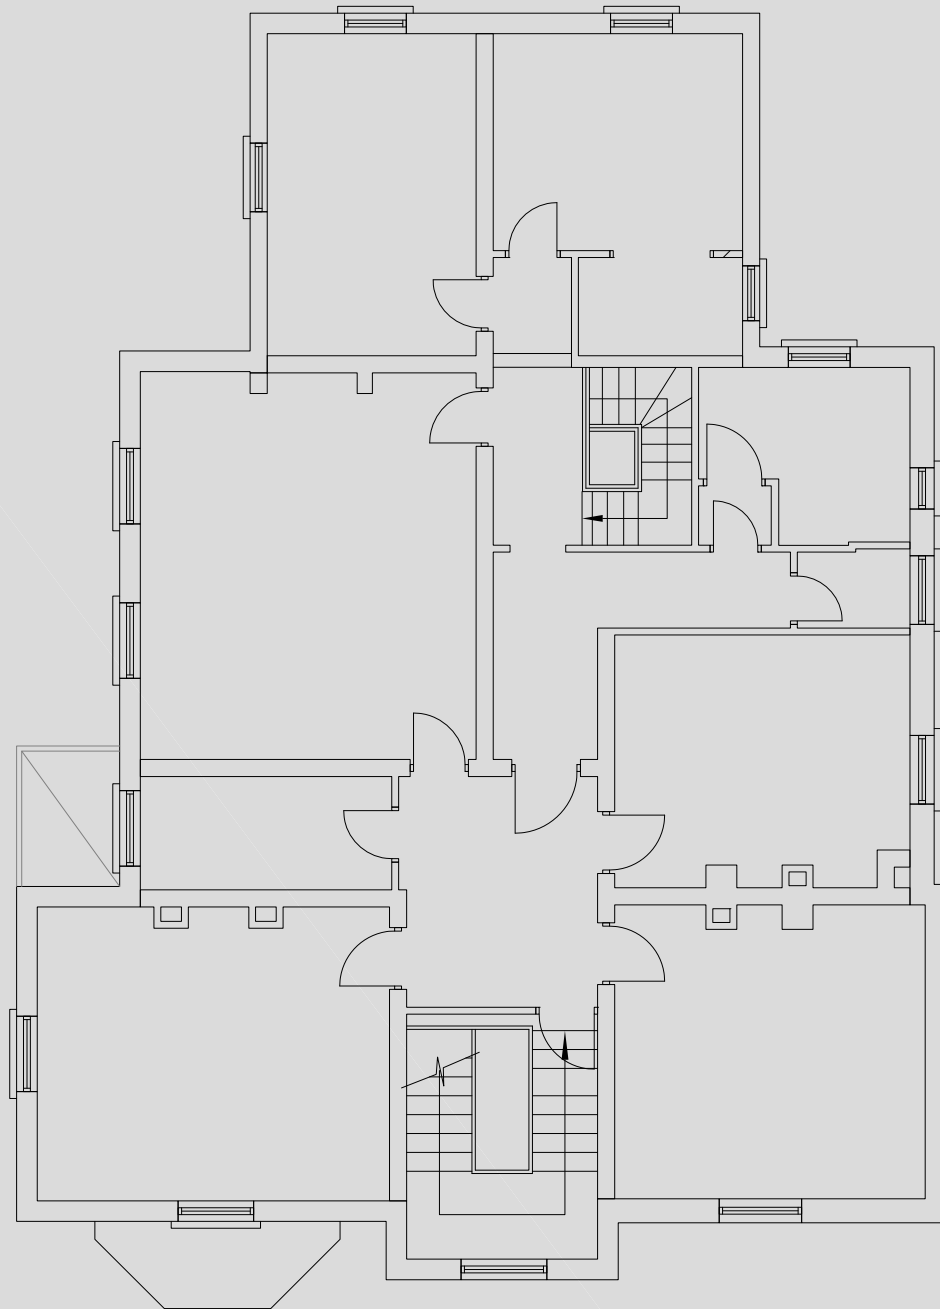

# ACCESS @ MMU

COLLEGE HOUSE, CREWE CAMPUS : FIRST FLOOR PLAN

Note: No wheelchair access to 1st floor

Manchester Metropolitan University  
Cheshire Campus  
Crewe Green Road  
Crewe, Cheshire, CW1 5DU

Reception 0161 247 5003  
Security 0161 247 1334

## KEY

- Accessible route
- Automatic door
- Door on hold open devices
- Push button power assisted door
- Controlled access door
- Accessible lift
- Accessible reception counter
- Hearing loop available
- Fully Accessible toilet
- Accessible toilet
- Accessible ramp
- Fire refuge space
- Emergency exit only
- Evacuation chair