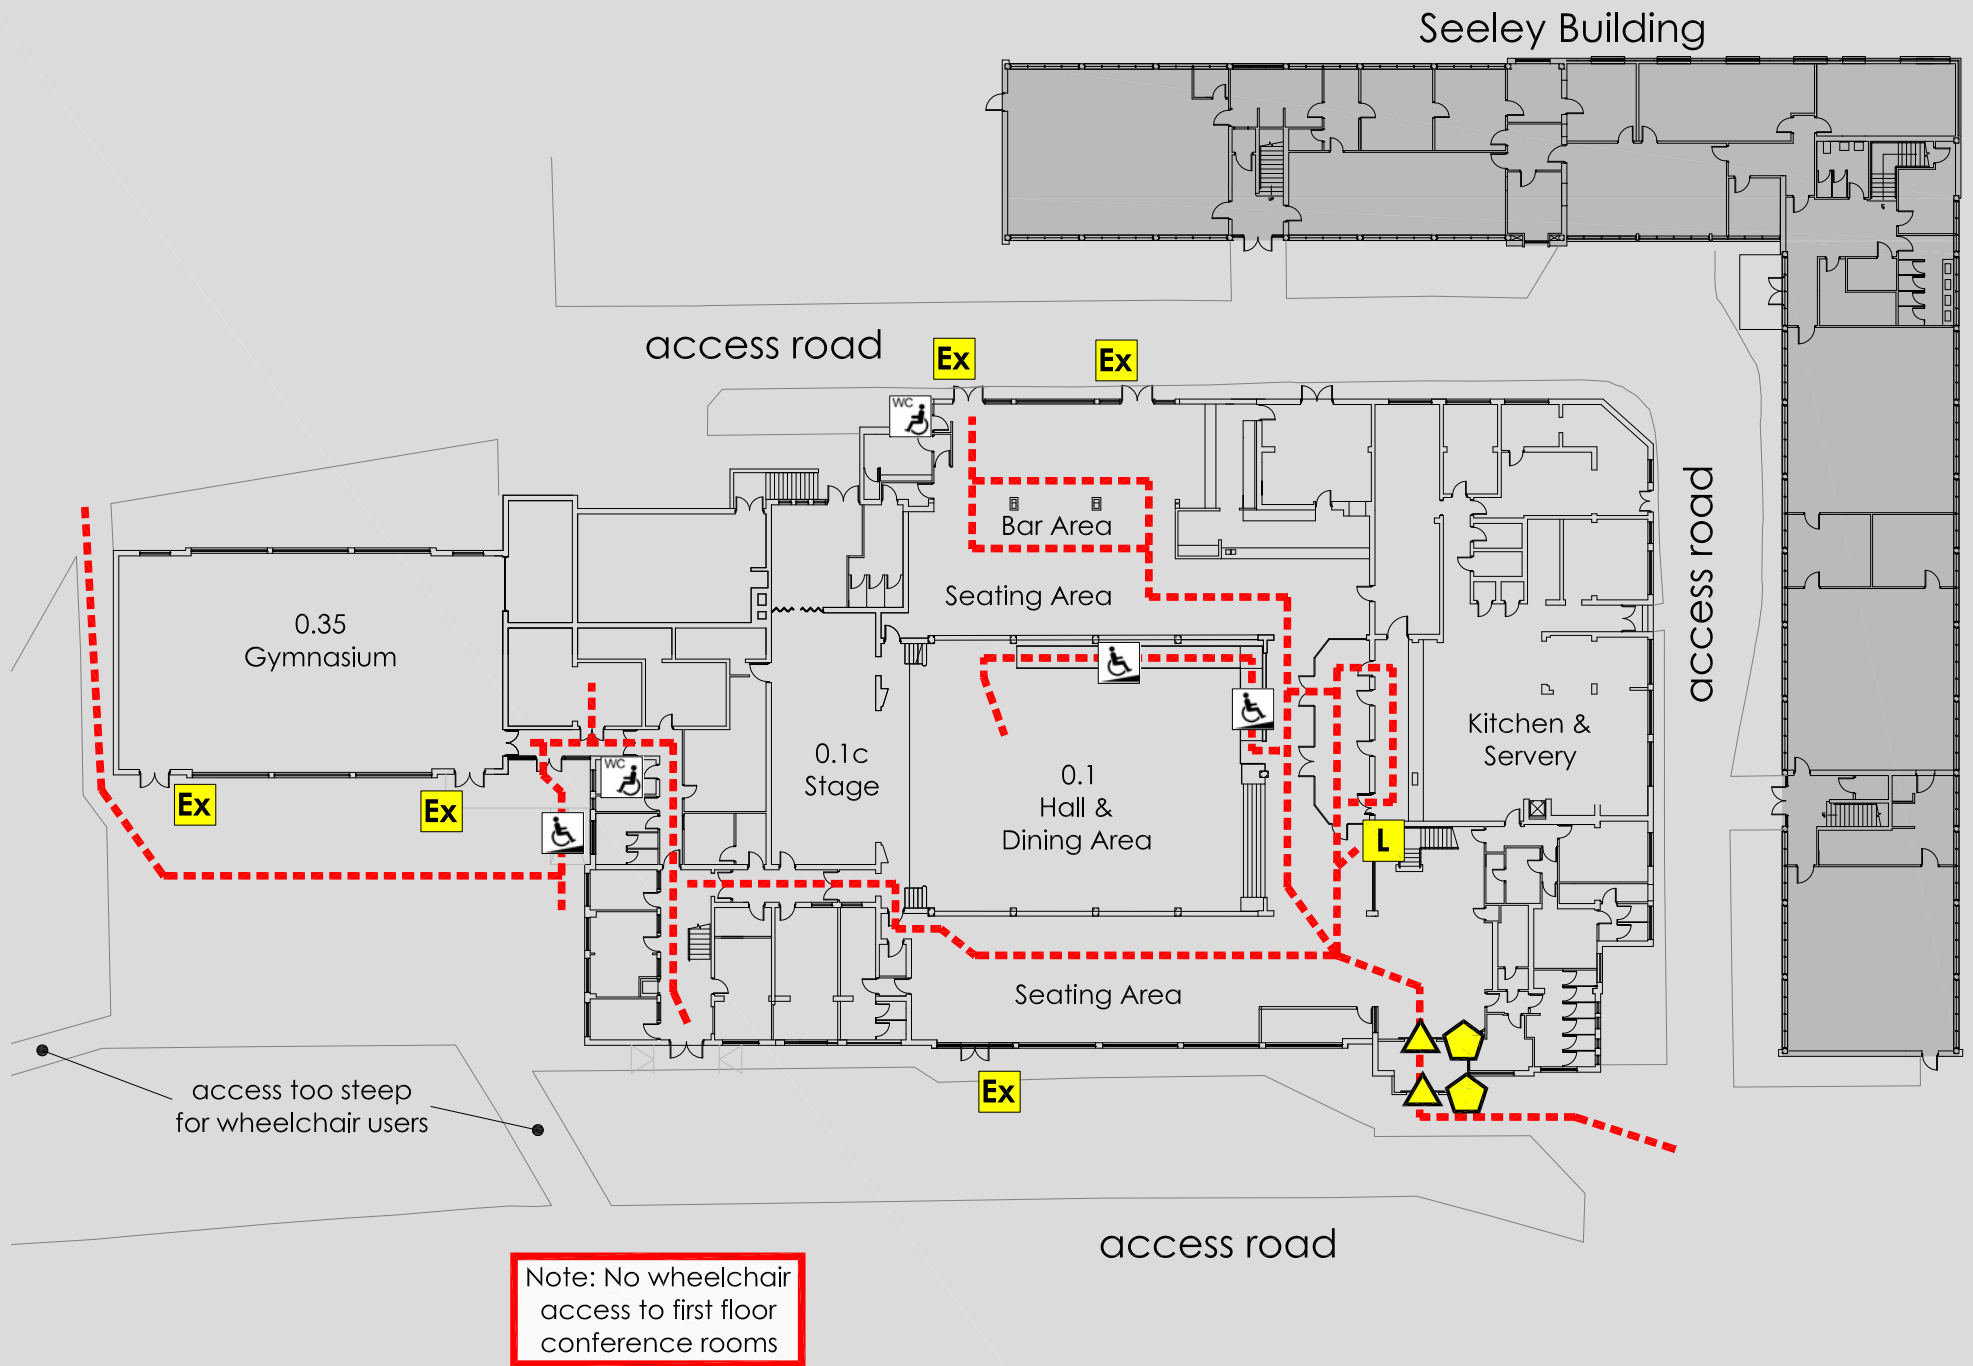

ACCESS @ MMU

CONFERENCE CENTRE / STUDENT ZONE, CREWE CAMPUS : GROUND FLOOR PLAN

Manchester Metropolitan University
 Cheshire Campus
 Crewe Green Road
 Crewe, Cheshire, CW1 5DU

Reception 0161 247 5003
 Security 0161 247 1334

KEY	
	Accessible route
	Automatic door
	Door on hold open devices
	Push button power assisted door
	Controlled access door
	Accessible lift
	Accessible reception counter
	Hearing loop available
	Fully Accessible toilet
	Accessible toilet
	Accessible ramp
	Fire refuge space
	Emergency exit only
	Evacuation chair