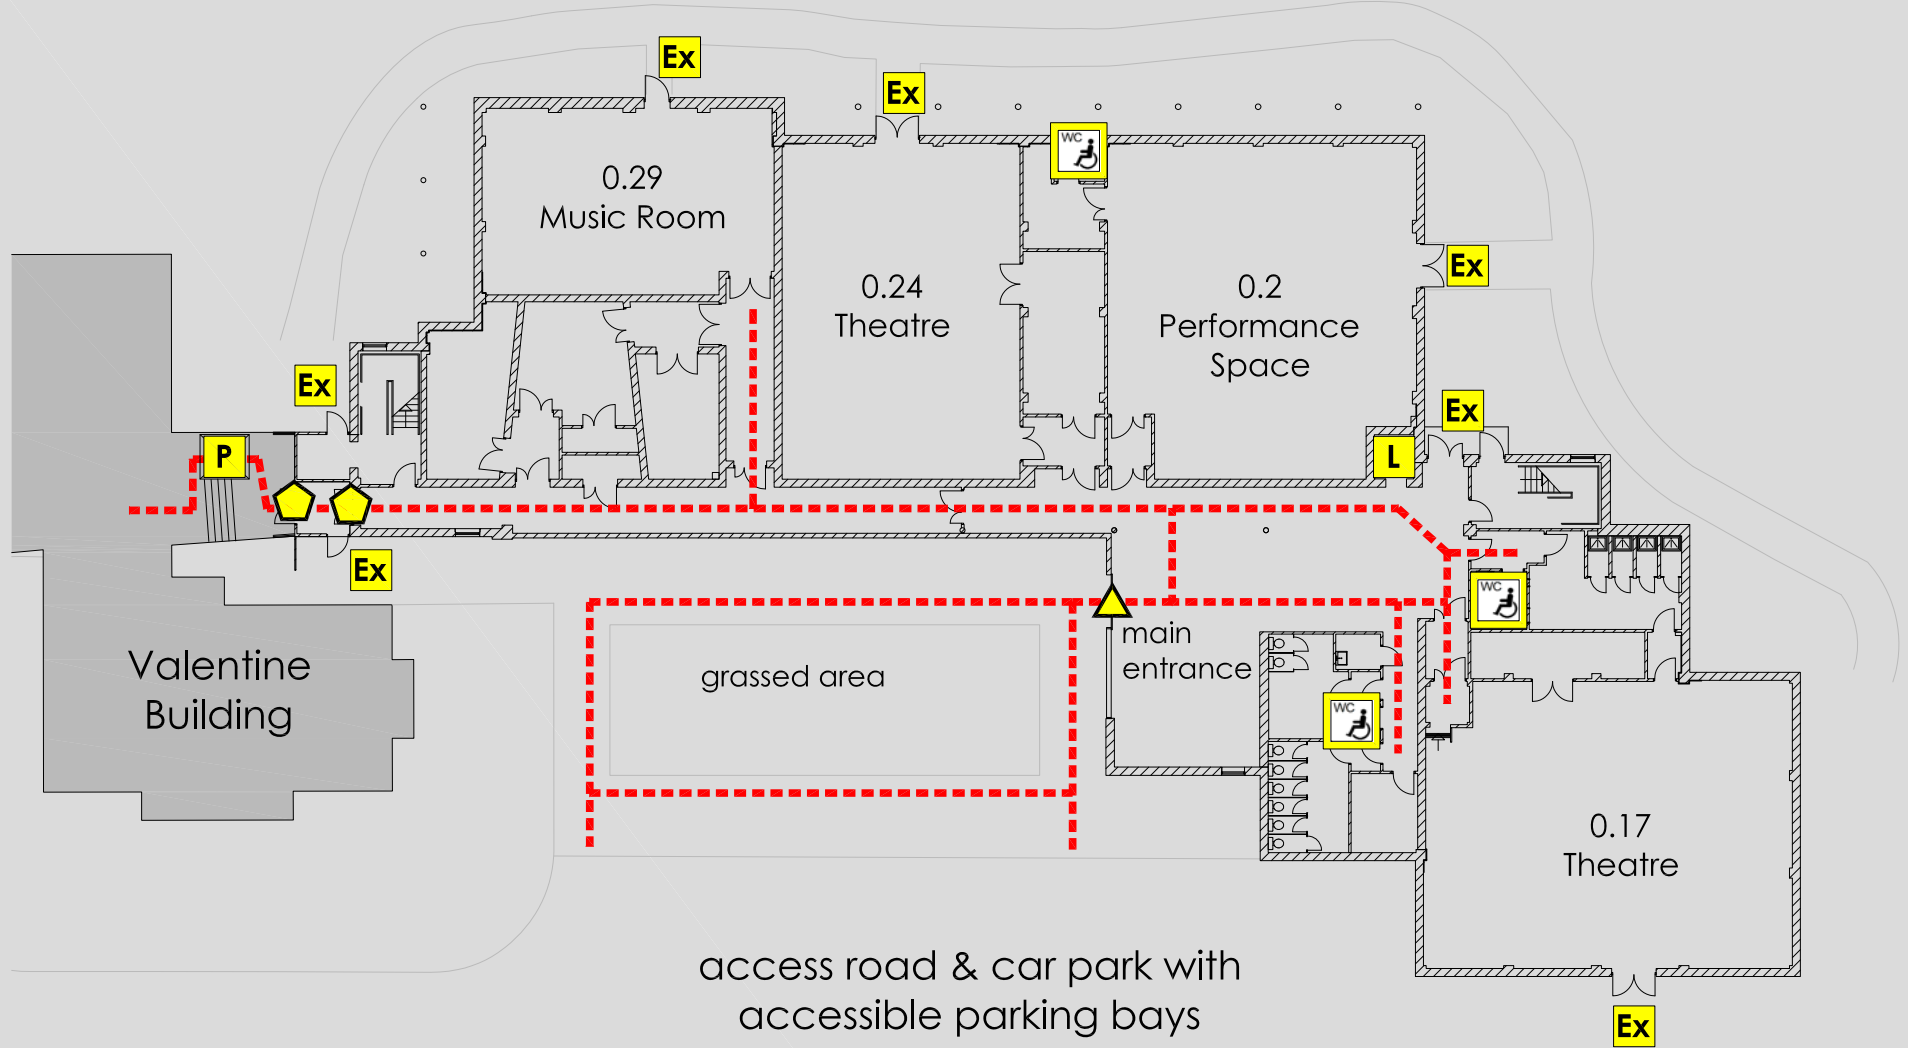

# ACCESS @ MMU

CONTEMPORARY ARTS, CREWE CAMPUS : GROUND FLOOR PLAN

access road & car park with accessible parking bays

Manchester Metropolitan University  
Cheshire Campus  
Crewe Green Road  
Crewe, Cheshire, CW1 5DU

Reception 0161 247 5003  
Security 0161 247 1334

KEY	
	Accessible route
-	-
	Automatic door
	Door on hold open devices
	Push button power assisted door
	Controlled access door
	Accessible lift
	Platform lift
	Accessible reception counter
	Hearing loop available
	Fully Accessible toilet
	Accessible toilet
	Accessible ramp
	Fire refuge space
	Emergency exit only
	Evacuation chair