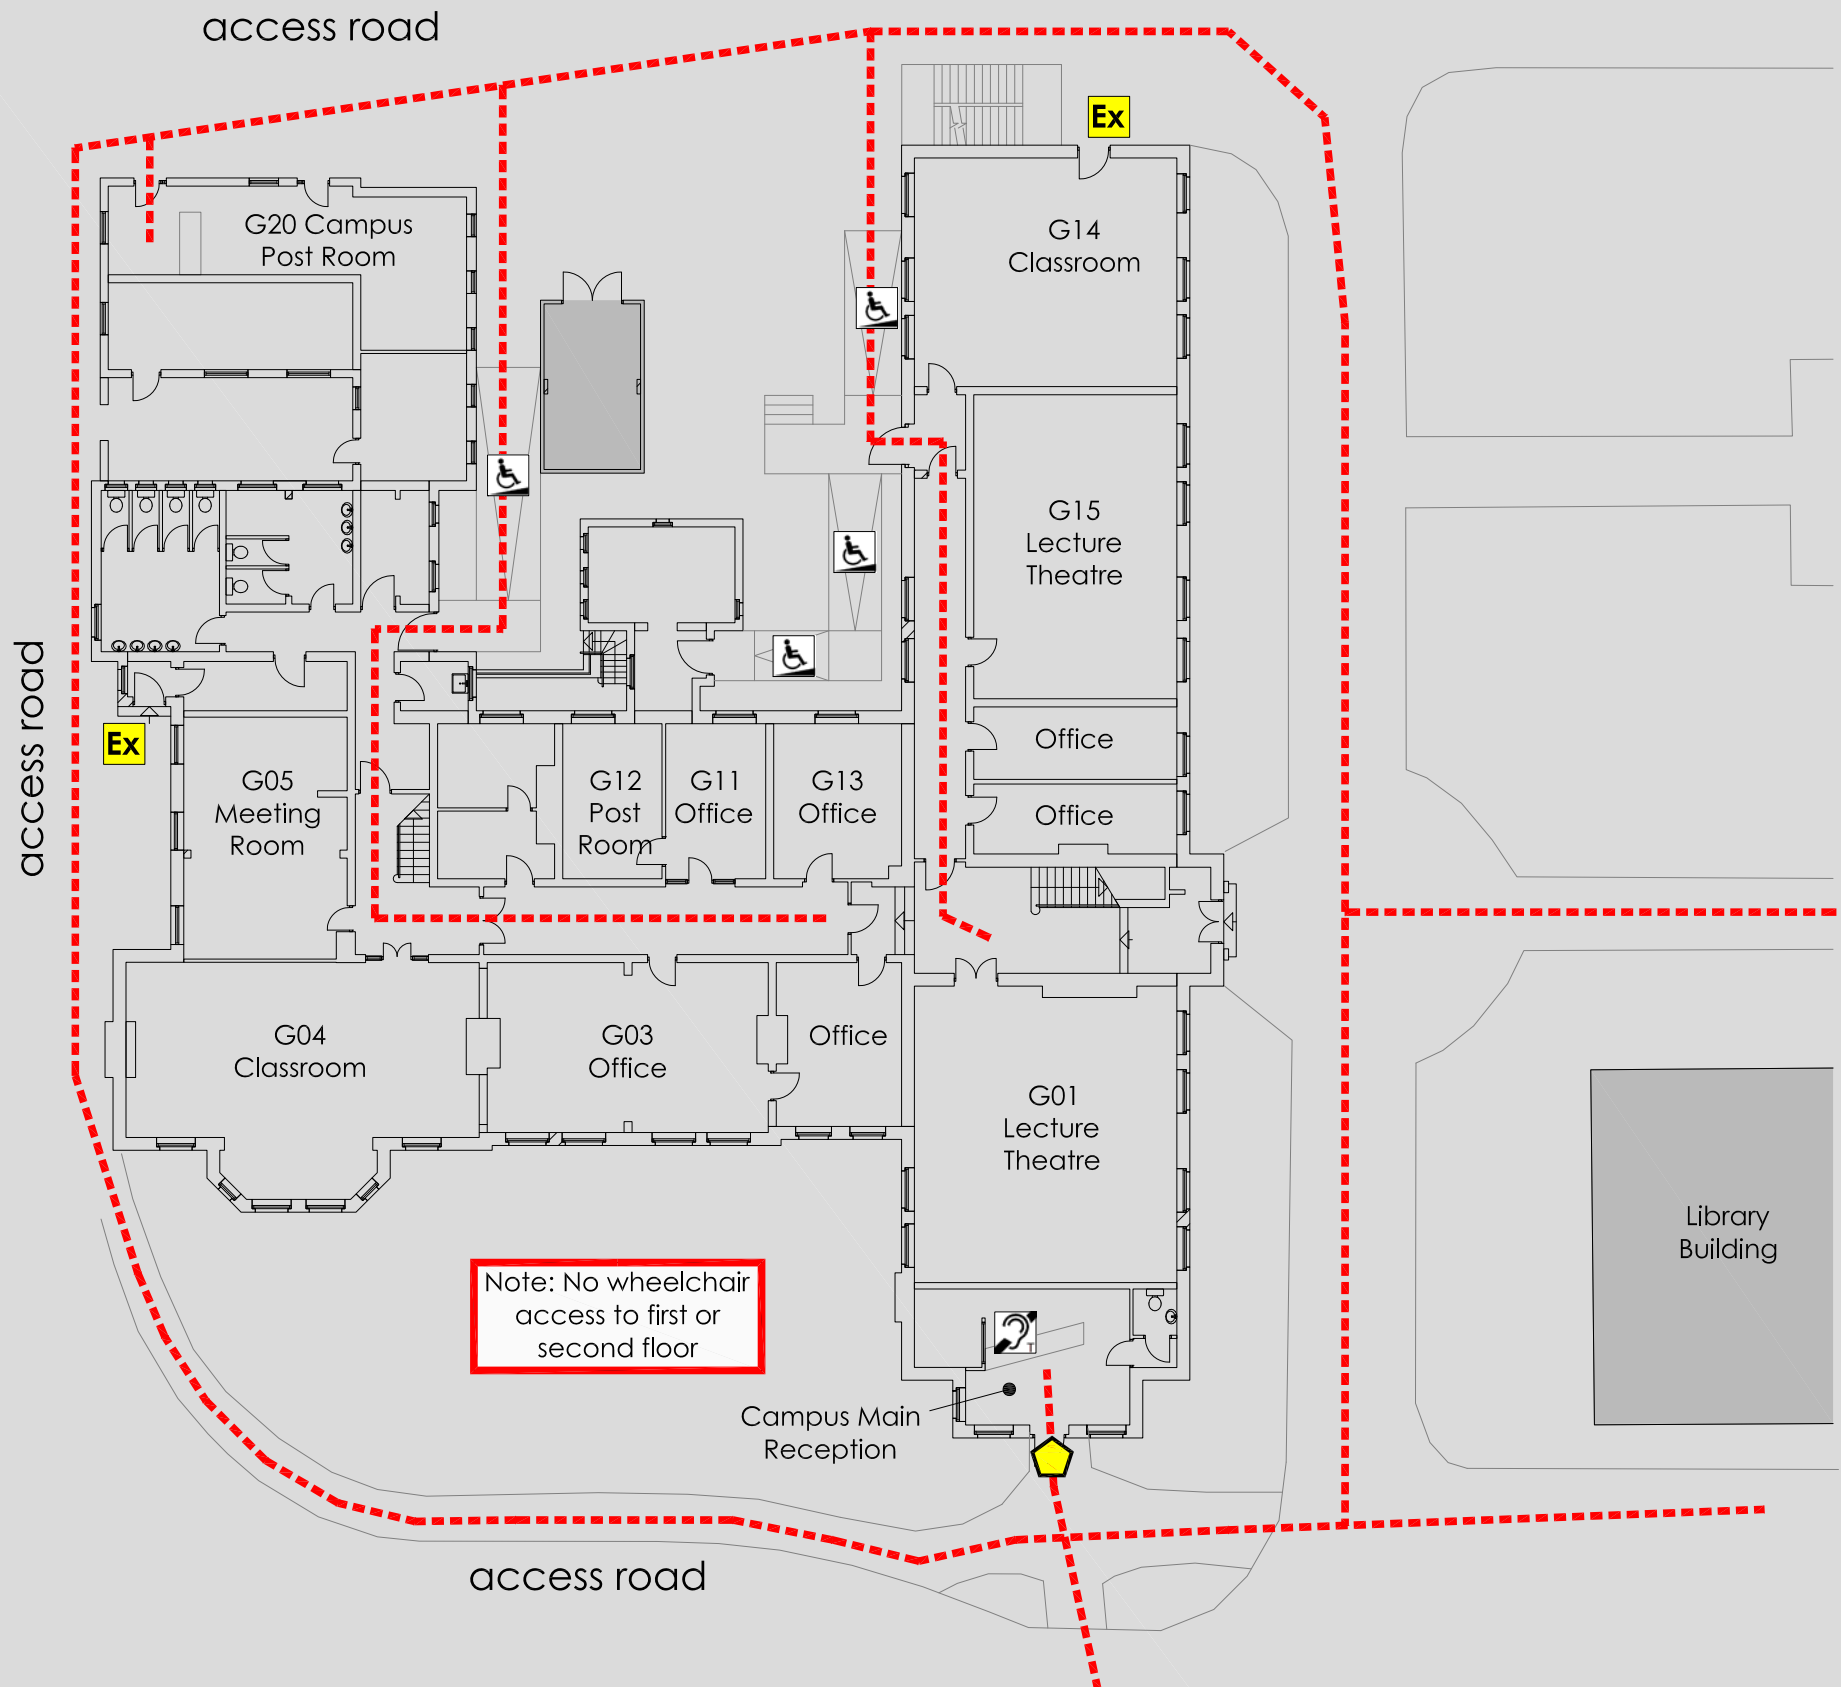

ACCESS @ MMU

COUZENS, CREWE CAMPUS : GROUND FLOOR PLAN

Manchester Metropolitan University
 Cheshire Campus
 Crewe Green Road
 Crewe, Cheshire, CW1 5DU

Reception 0161 247 5003
 Security 0161 247 1334

KEY	
	Accessible route
	Automatic door
	Door on hold open devices
	Push button power assisted door
	Controlled access door
	Accessible lift
	Accessible reception counter
	Hearing loop available
	Fully Accessible toilet
	Accessible toilet
	Accessible ramp
	Fire refuge space
	Emergency exit only
	Evacuation chair