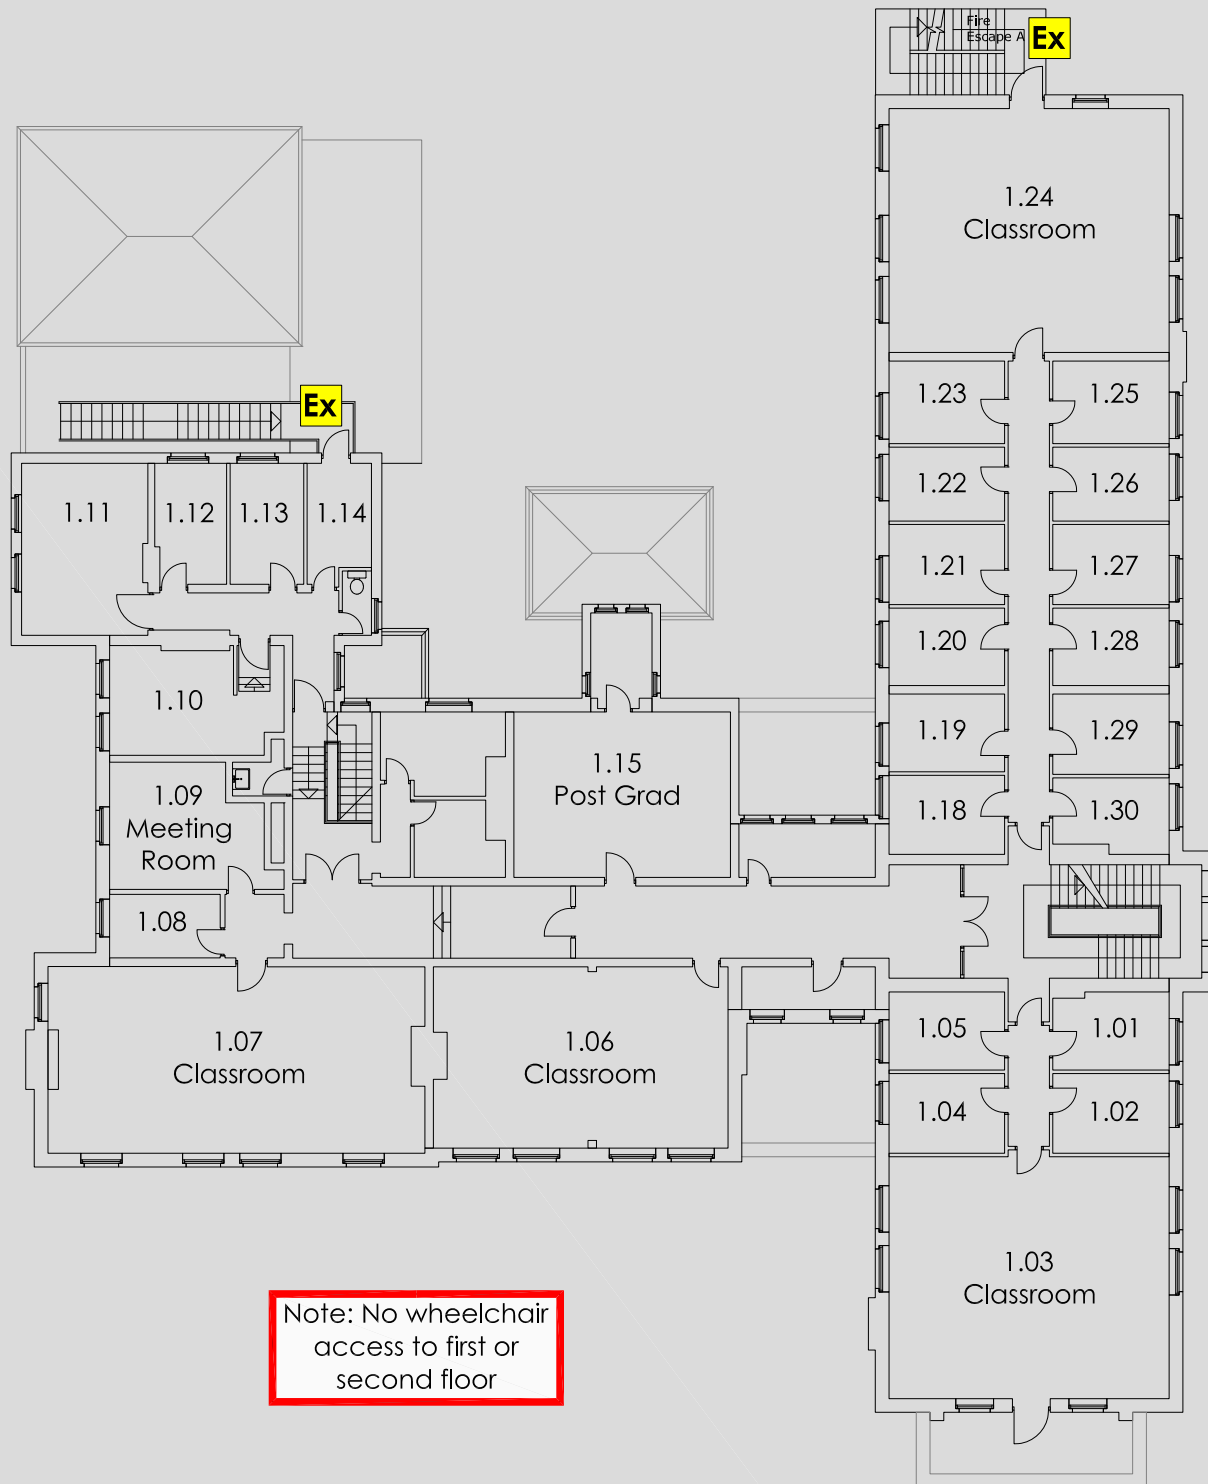

ACCESS @ MMU

COUZENS, CREWE CAMPUS : FIRST FLOOR PLAN

Note: No wheelchair access to first or second floor