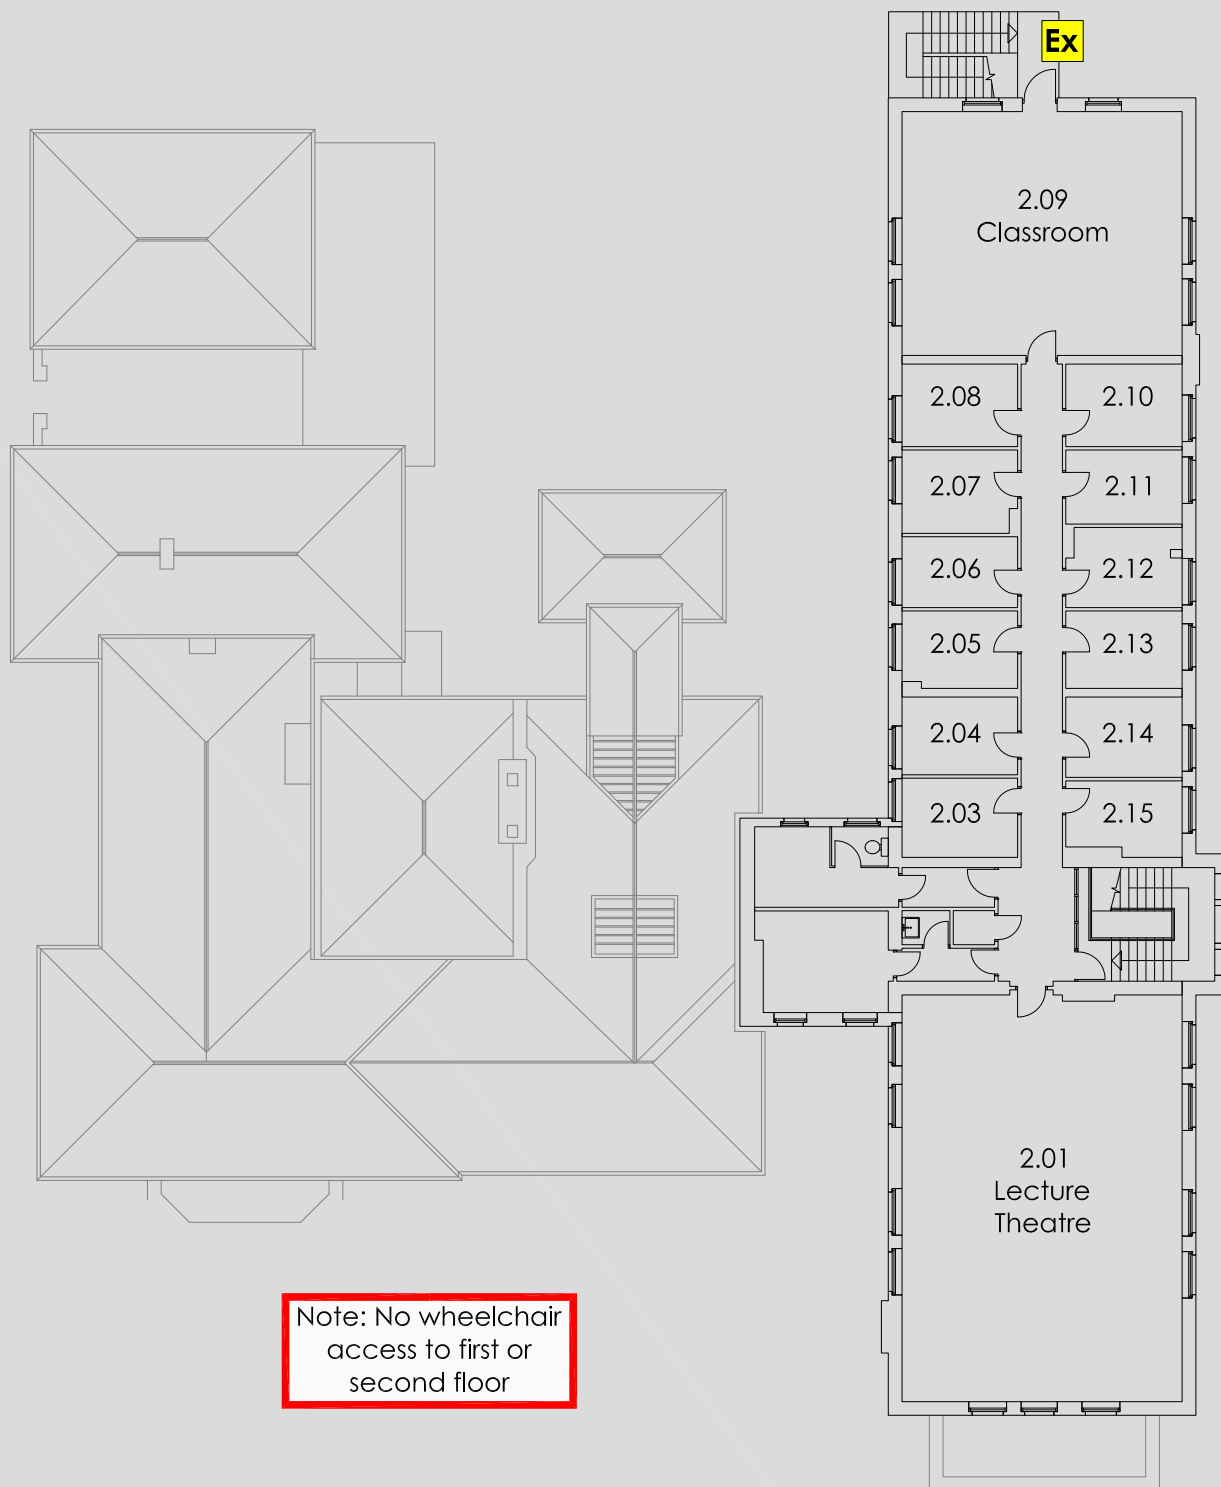

ACCESS @ MMU

COUZENS, CREWE CAMPUS : SECOND FLOOR PLAN

Note: No wheelchair access to first or second floor

Manchester Metropolitan University
 Cheshire Campus
 Crewe Green Road
 Crewe, Cheshire, CW1 5DU

Reception 0161 247 5003
 Security 0161 247 1334

KEY

- Accessible route
- Automatic door
- Door on hold open devices
- Push button power assisted door
- Controlled access door
- Accessible lift
- Accessible reception counter
- Hearing loop available
- Fully Accessible toilet
- Accessible toilet
- Accessible ramp
- Fire refuge space
- Emergency exit only
- Evacuation chair