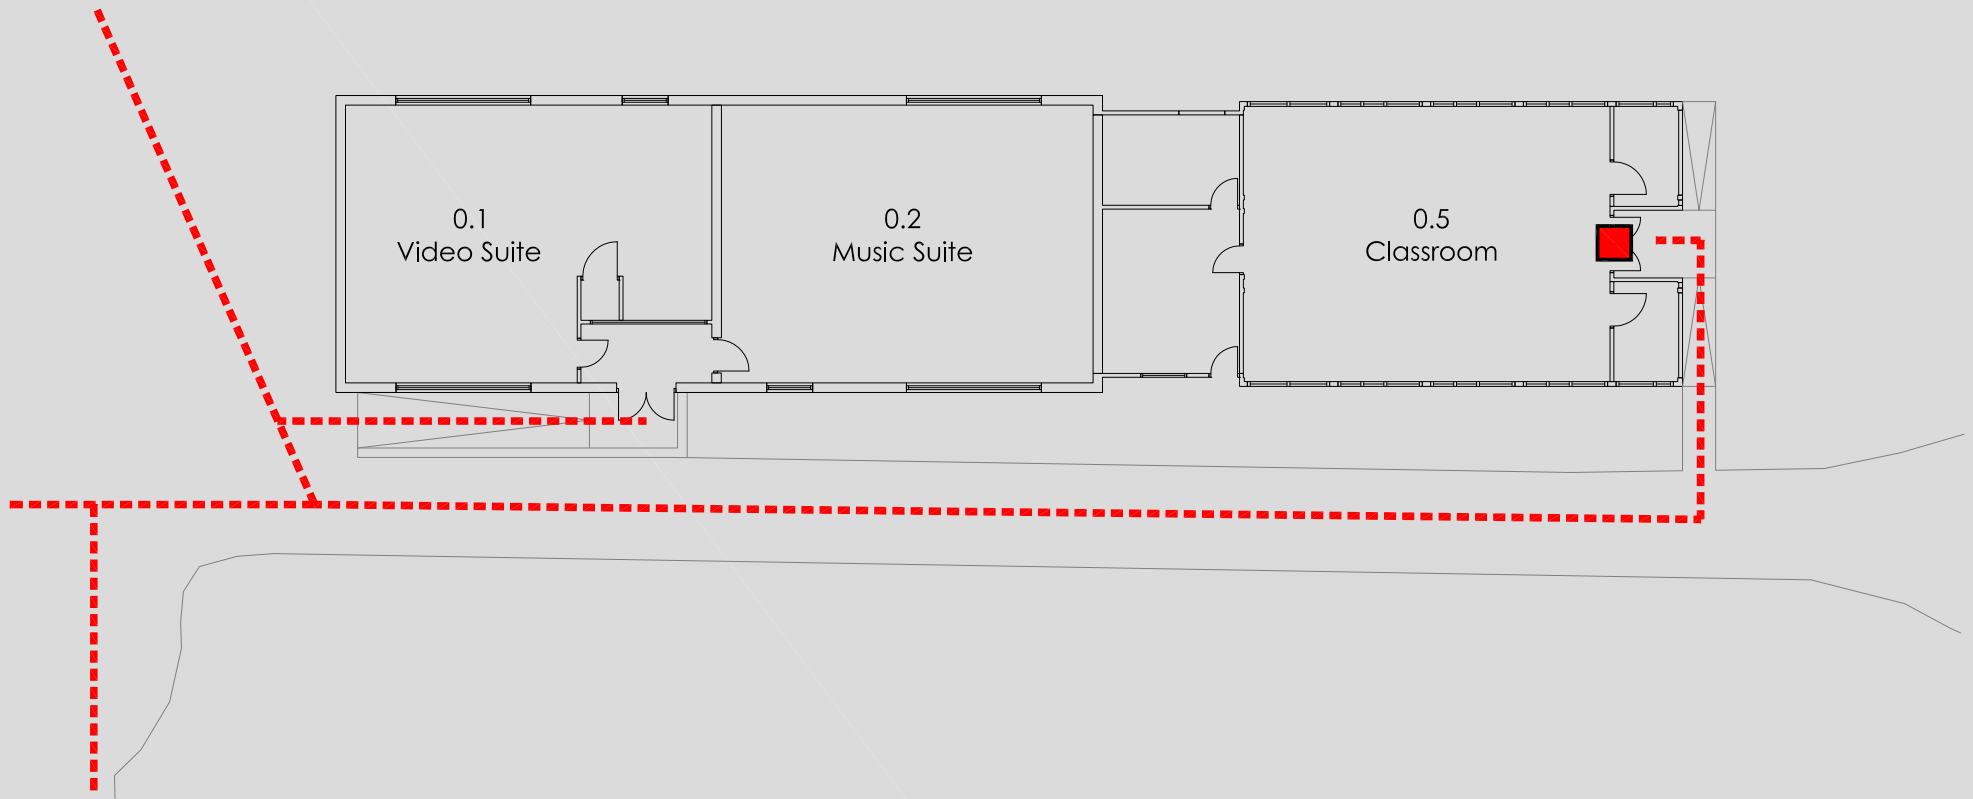

ACCESS @ MMU

DIGITAL MEDIA, CREWE CAMPUS : GROUND FLOOR PLAN

Manchester Metropolitan University
Cheshire Campus
Crewe Green Road
Crewe, Cheshire, CW1 5DU

Reception 0161 247 5003
Security 0161 247 1334

KEY	
	Accessible route
-	-
	Automatic door
	Door on hold open devices
	Push button power assisted door
	Controlled access door
	Accessible lift
	Accessible reception counter
	Hearing loop available
	Fully Accessible toilet
	Accessible toilet
	Accessible ramp
	Fire refuge space
	Emergency exit only
	Evacuation chair