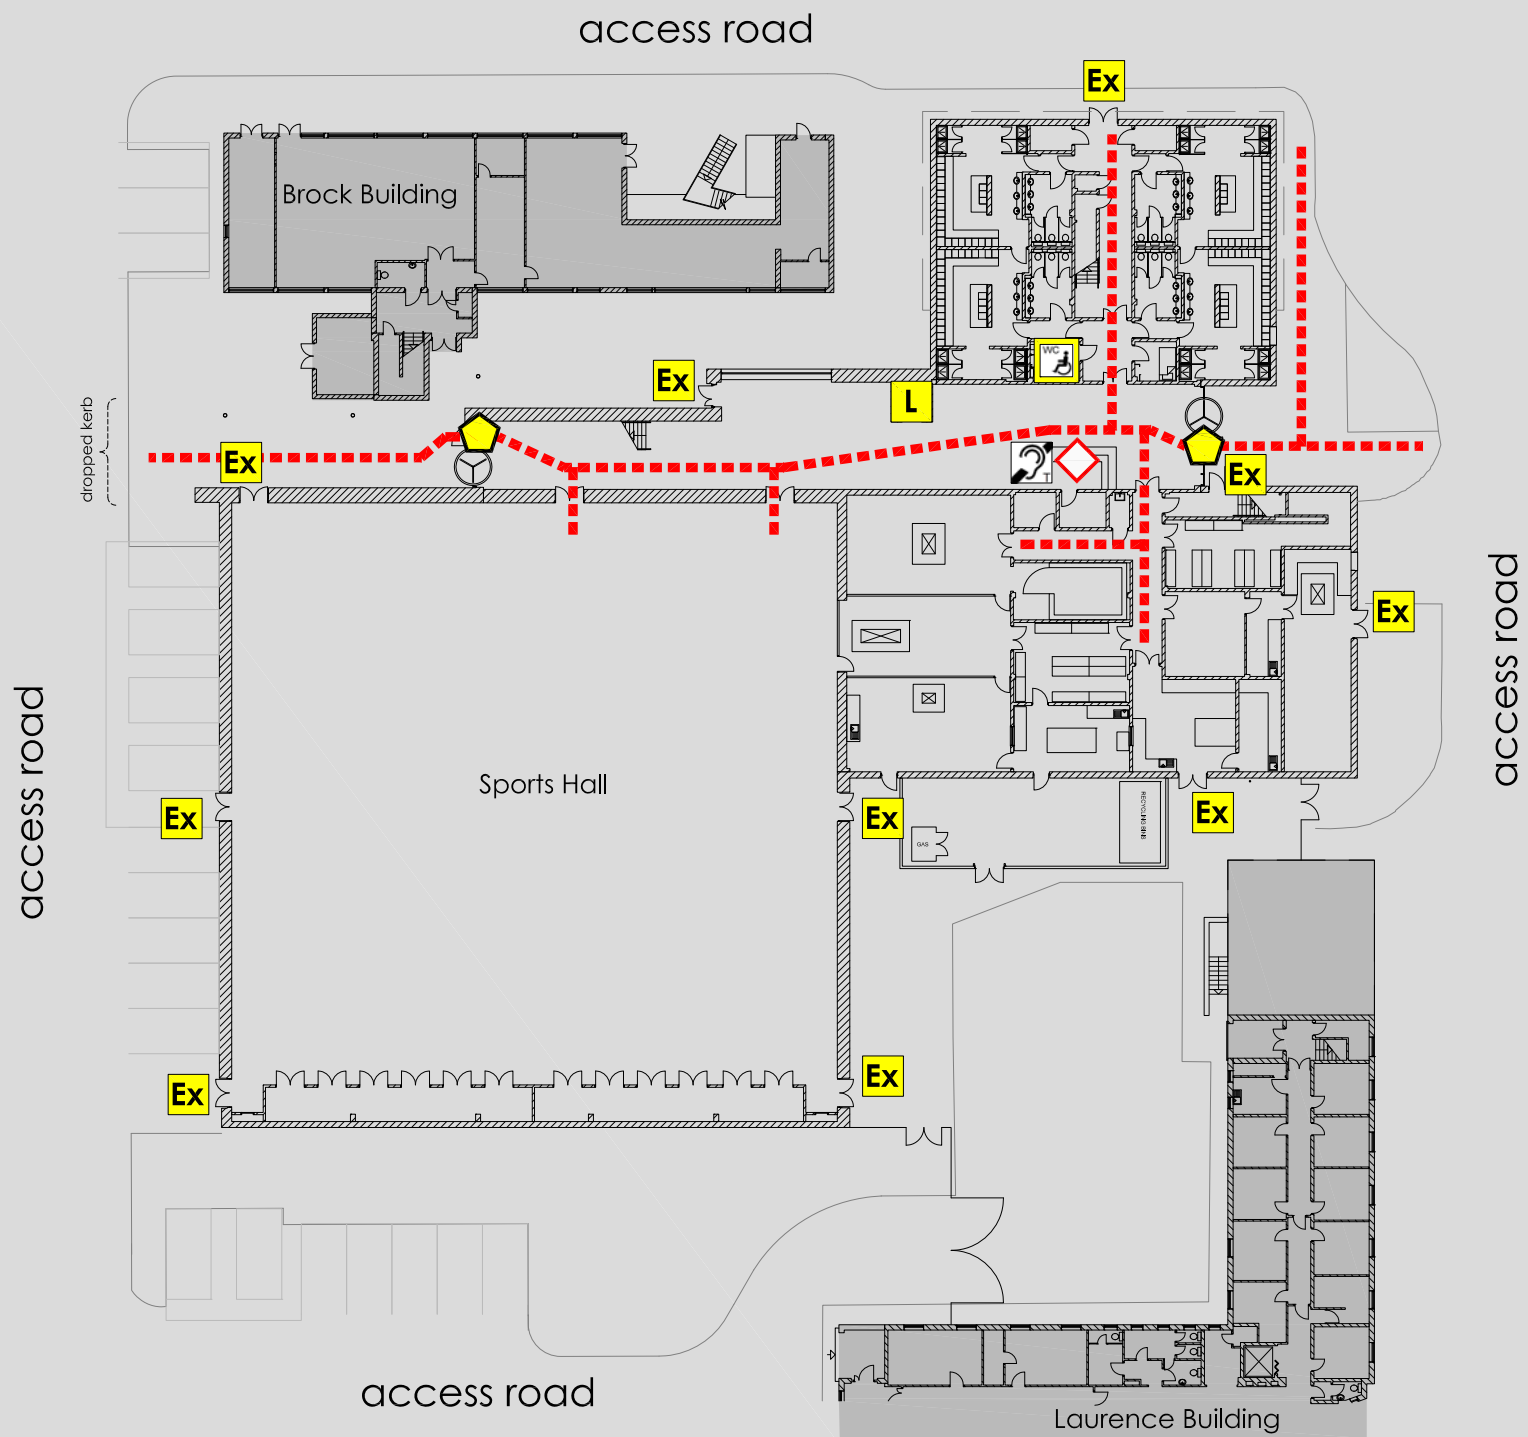

ACCESS @ MMU

EXERCISE & SPORTS SCIENCE, CREWE CAMPUS : GROUND FLOOR PLAN

Manchester Metropolitan University
Cheshire Campus
Crewe Green Road
Crewe, Cheshire, CW1 5DU

Reception 0161 247 5003
Security 0161 247 1334

KEY	
	Accessible route
	Automatic door
	Door on hold open devices
	Push button power assisted door
	Controlled access door
	Accessible lift
	Accessible reception counter
	Hearing loop available
	Fully Accessible toilet
	Accessible toilet
	Accessible ramp
	Fire refuge space
	Emergency exit only
	Evacuation chair