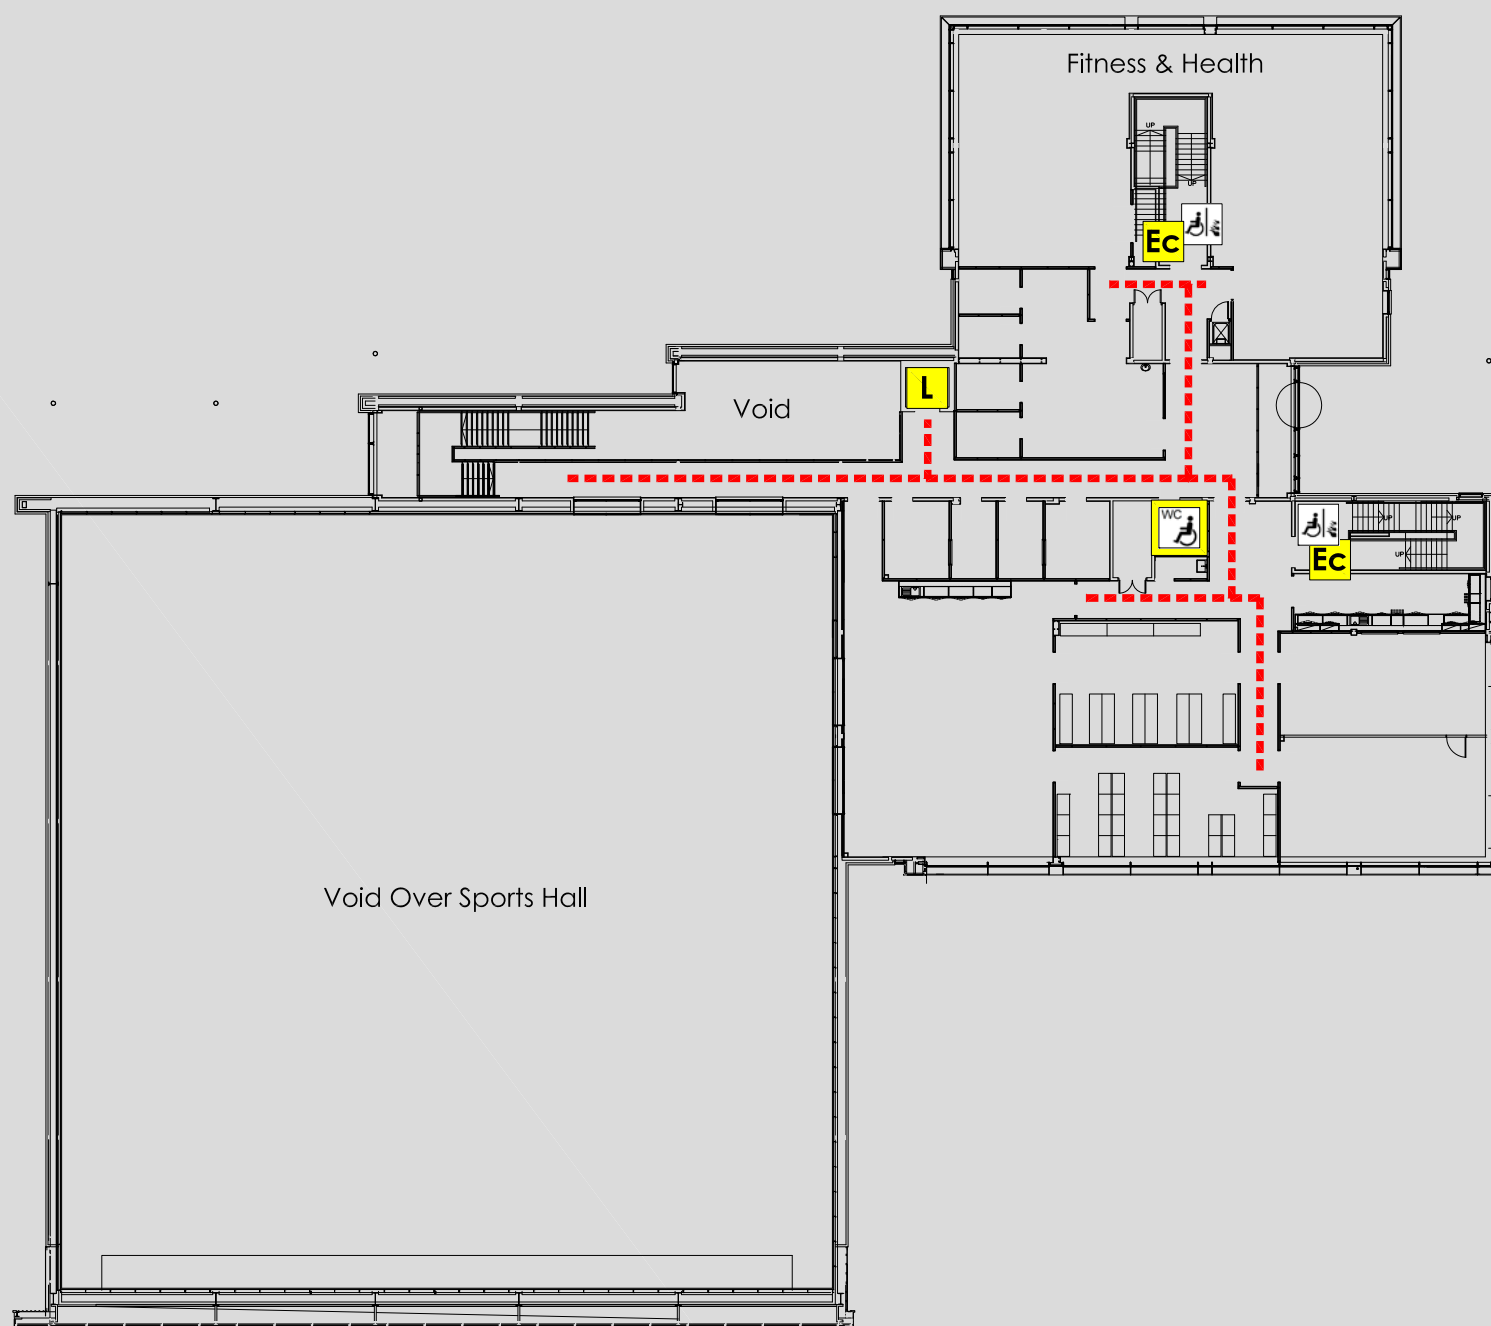

ACCESS @ MMU

EXERCISE & SPORTS SCIENCE, CREWE CAMPUS : FIRST FLOOR PLAN

KEY

- Accessible route
-
- Automatic door
- Door on hold open devices
- Push button power assisted door
- Controlled access door
- Accessible lift
- Accessible reception counter
- Hearing loop available
- Fully Accessible toilet
- Accessible toilet
- Accessible ramp
- Fire refuge space
- Emergency exit only
- Evacuation chair