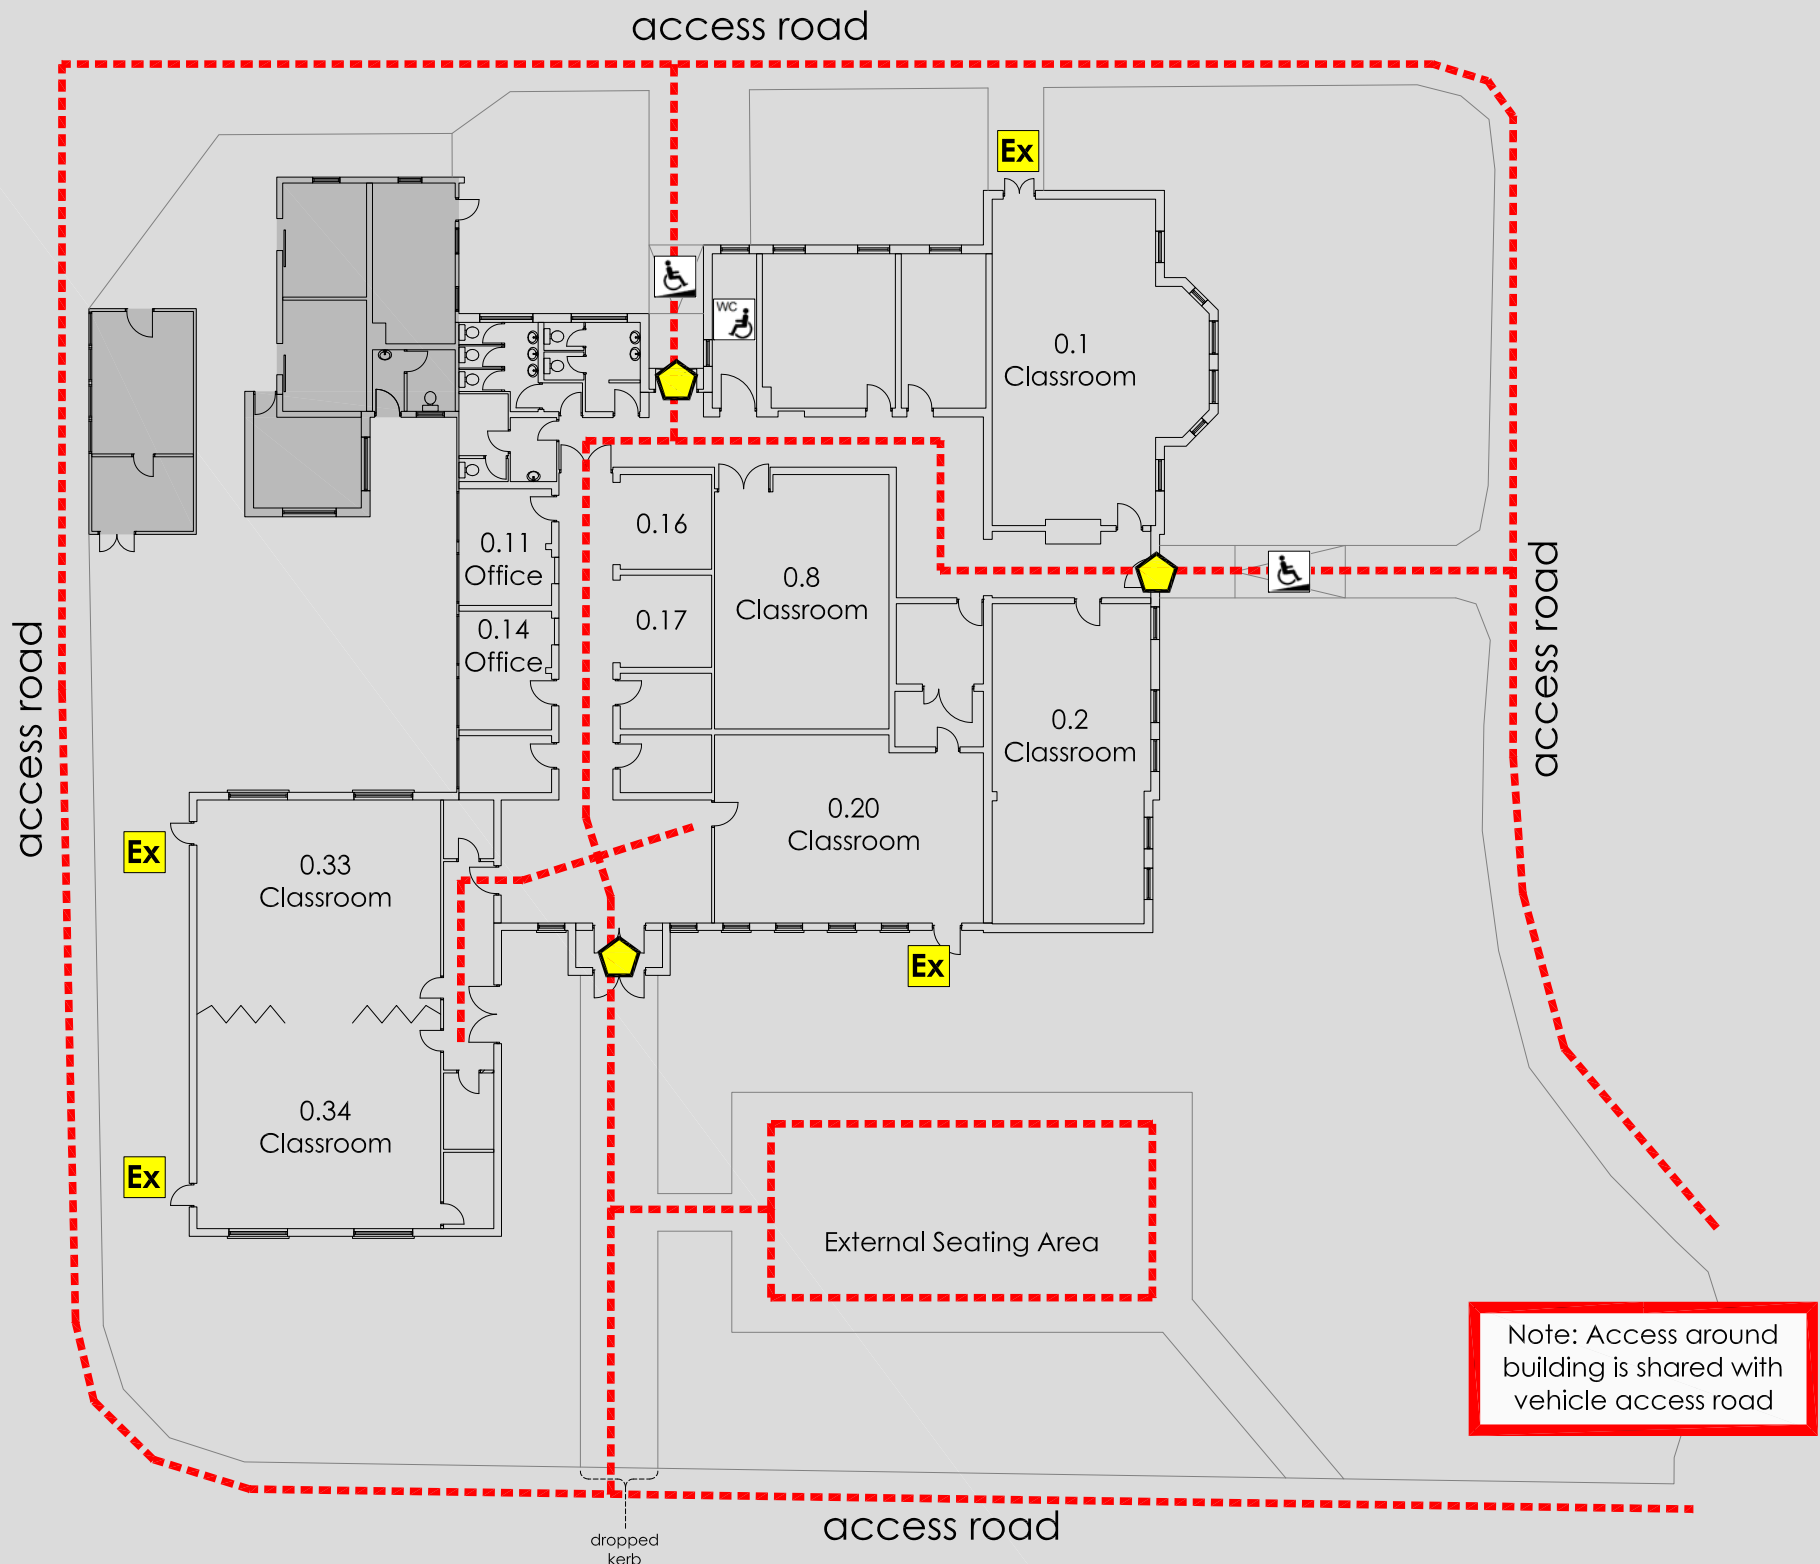

ACCESS @ MMU

FRANCES WOOD, CREWE CAMPUS : GROUND FLOOR PLAN

Note: Access around building is shared with vehicle access road

Manchester Metropolitan University
Cheshire Campus
Crewe Green Road
Crewe, Cheshire, CW1 5DU

Reception 0161 247 5003
Security 0161 247 1334

KEY	
	Accessible route
-	-
	Automatic door
	Door on hold open devices
	Push button power assisted door
	Controlled access door
	Accessible lift
	Accessible reception counter
	Hearing loop available
	Fully Accessible toilet
	Accessible toilet
	Accessible ramp
	Fire refuge space
	Emergency exit only
	Evacuation chair