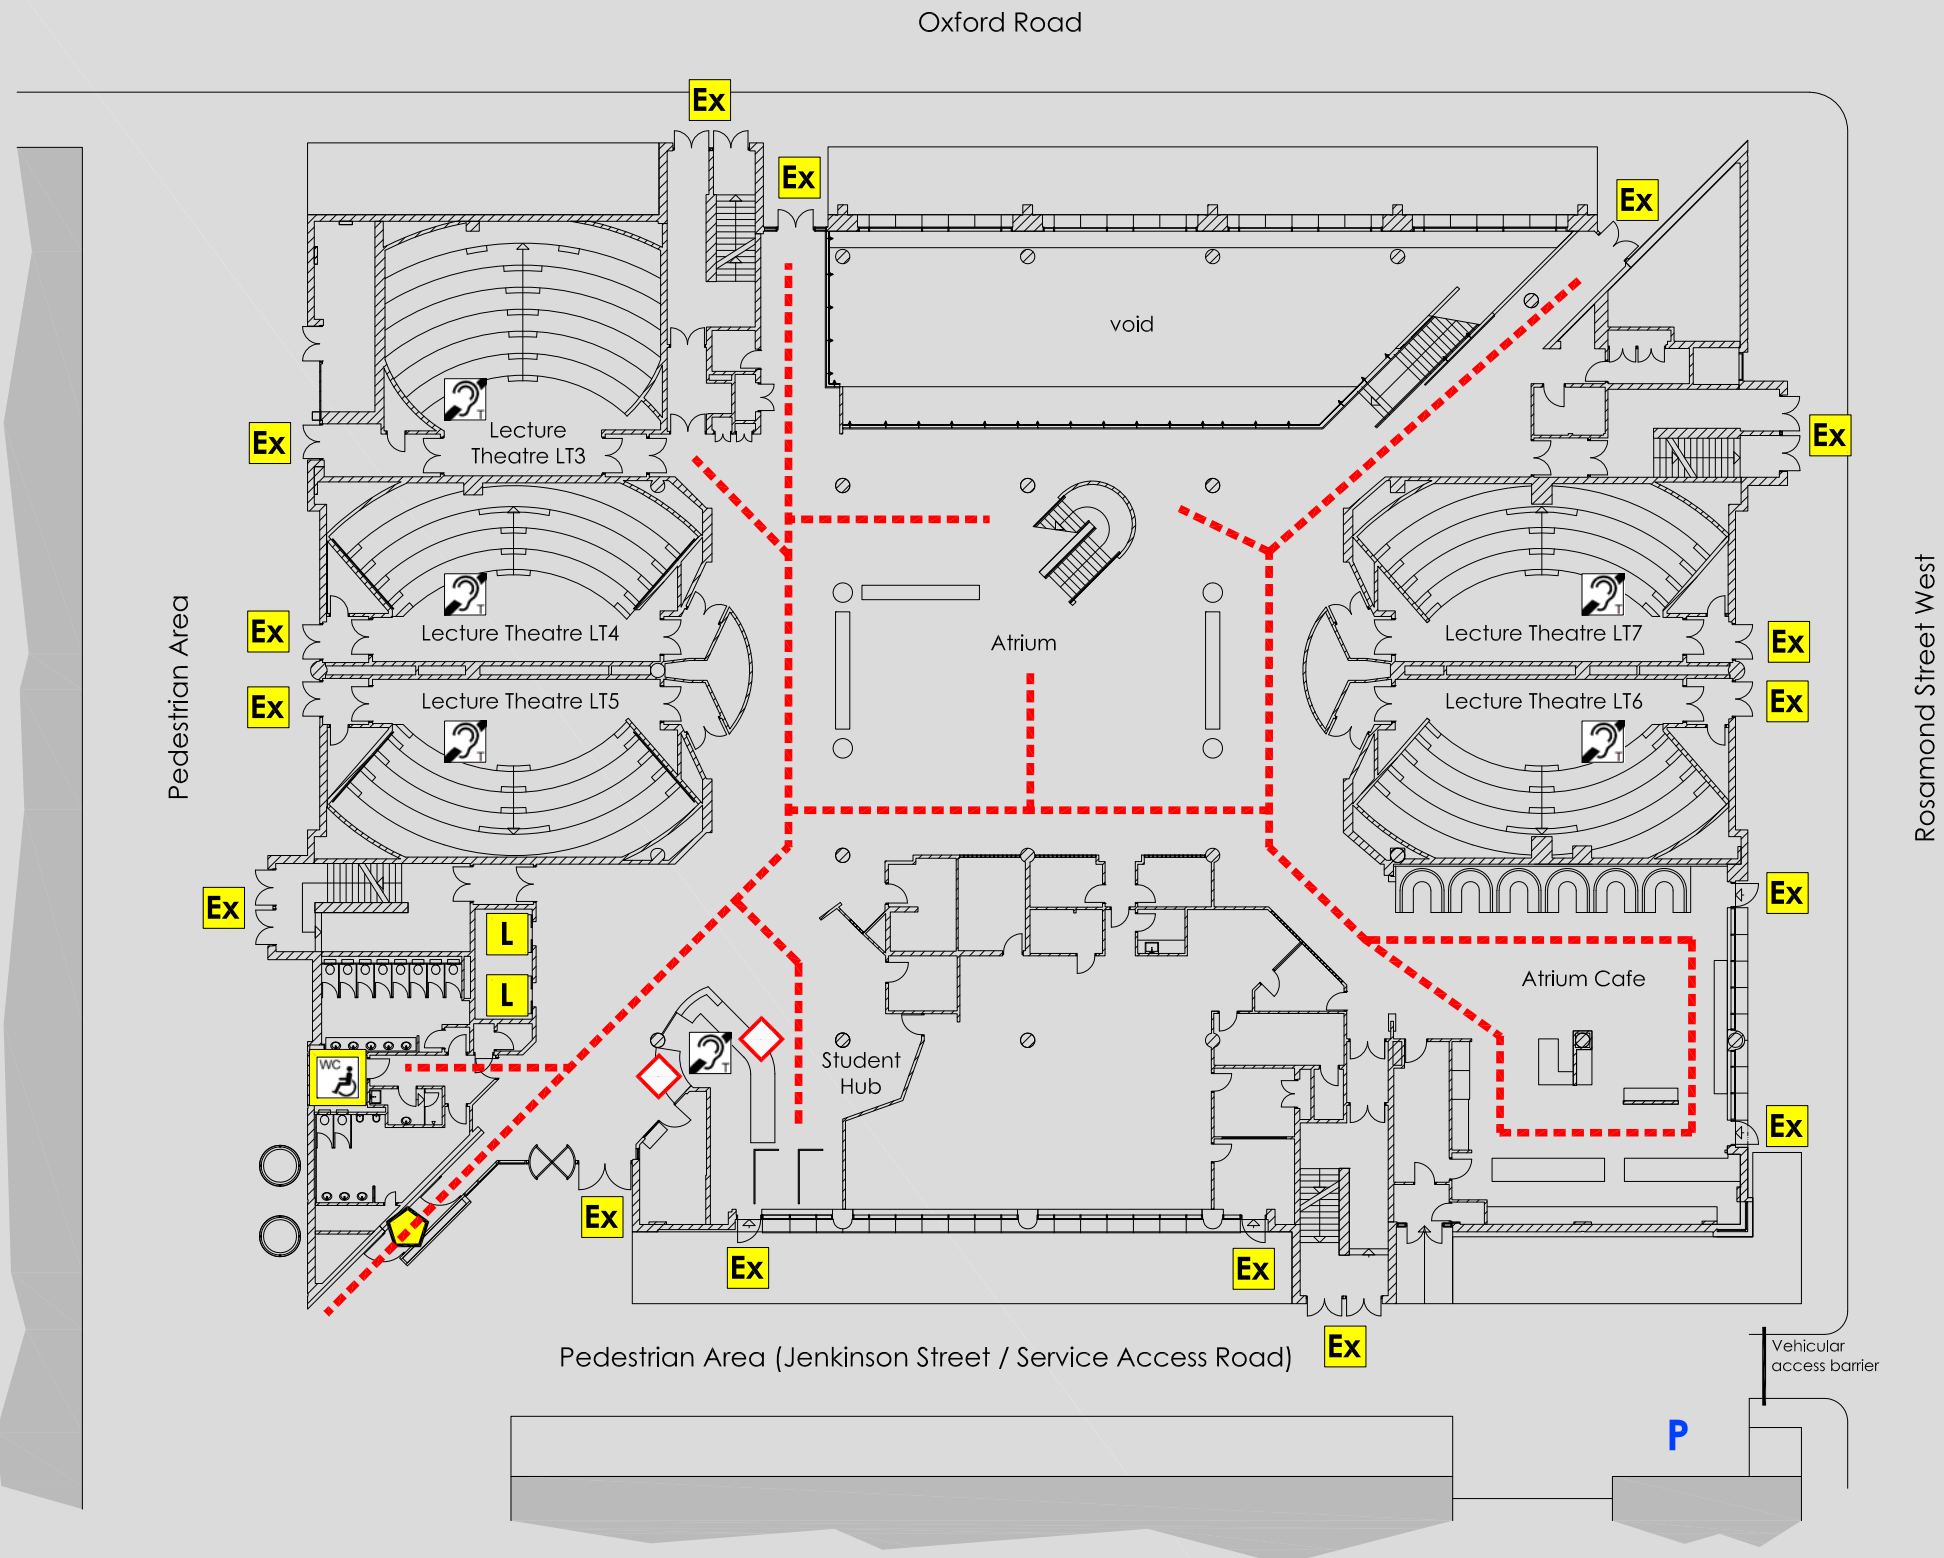

ACCESS @ MMU

GEOFFREY MANTON : GROUND FLOOR PLAN

Geoffrey Manton
 Rosamond Street West
 Off Oxford Road
 Manchester
 M15 6LL

Reception 0161 247 1358
 Security 0161 247 1334

KEY	
	Accessible route
-	-
	Automatic door
	Door on hold open devices
	Push button power assisted door
	Controlled access door
	Accessible lift
	Accessible reception counter
	Hearing loop available
	Fully Accessible toilet
	Accessible toilet
	Accessible ramp
	Fire refuge space
	Emergency exit only
	Evacuation chair
	Accessible Parking