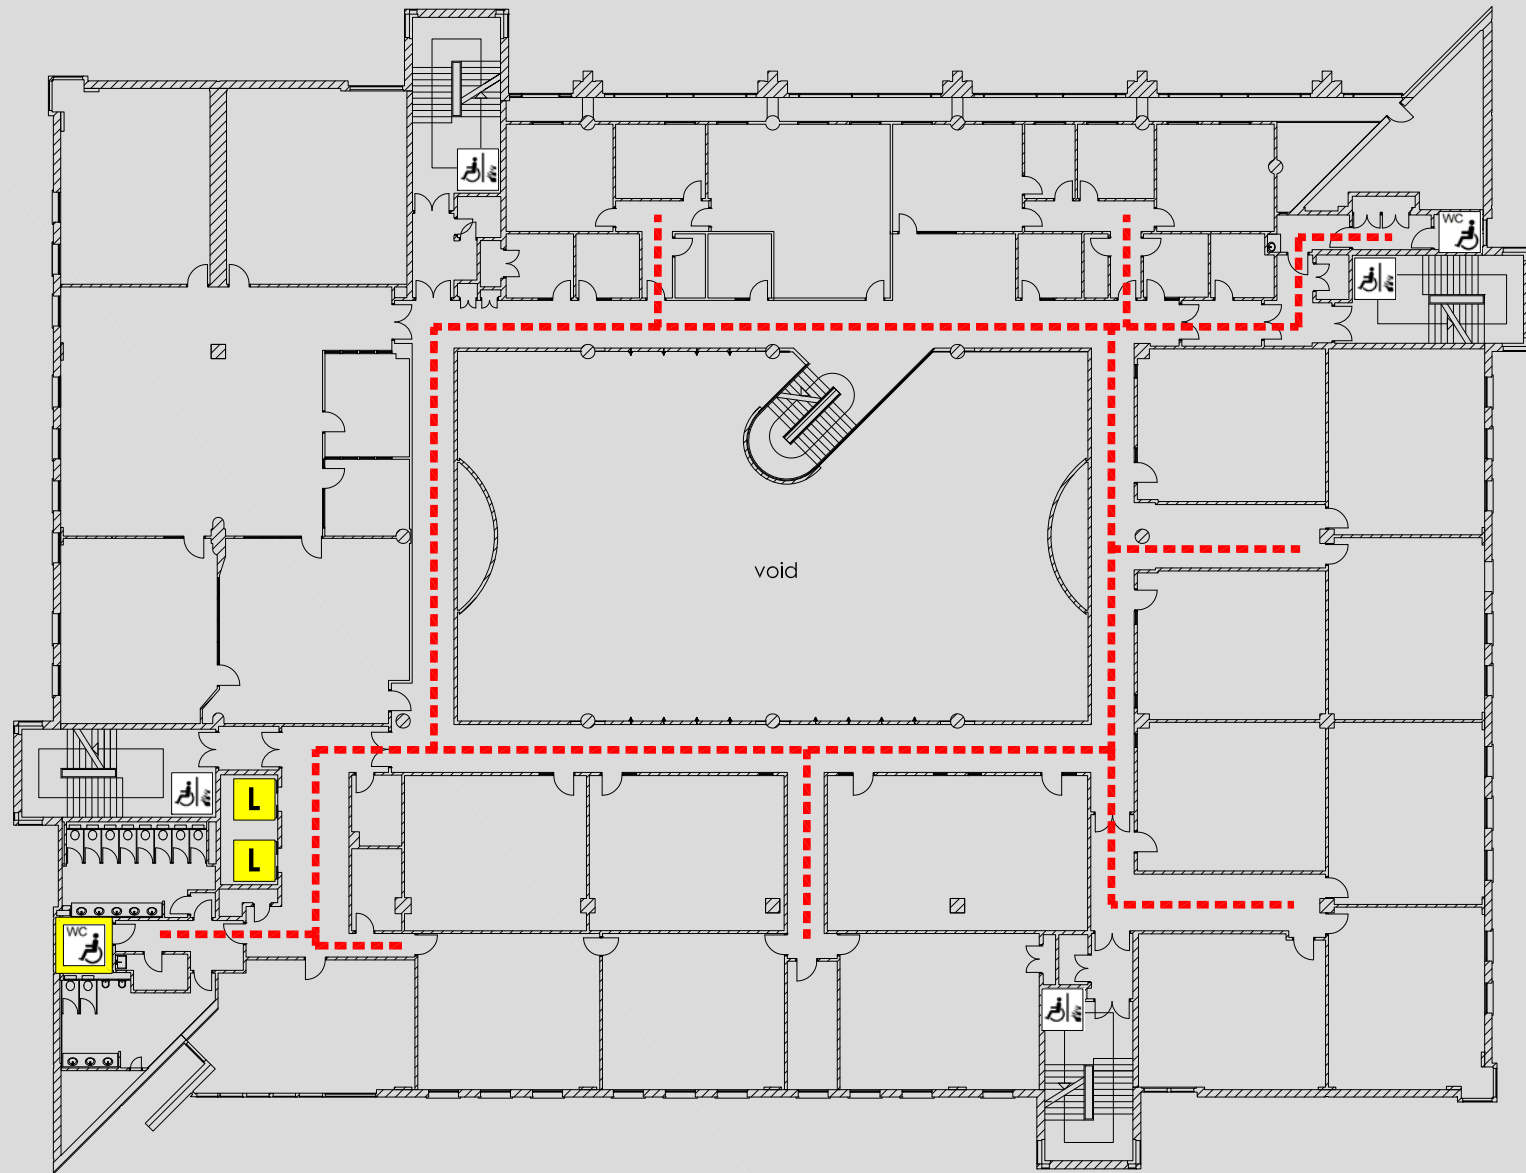

ACCESS @ MMU

GEOFFREY MANTON : SECOND FLOOR PLAN

Geoffrey Manton
Rosamond Street West
Off Oxford Road
Manchester
M15 6LL

Reception 0161 247 1358
Security 0161 247 1334

KEY	
	Accessible route
-	-
	Automatic door
	Door on hold open devices
	Push button power assisted door
	Controlled access door
	Accessible lift
	Accessible reception counter
	Hearing loop available
	Fully Accessible toilet
	Accessible toilet
	Accessible ramp
	Fire refuge space
	Emergency exit only
	Evacuation chair