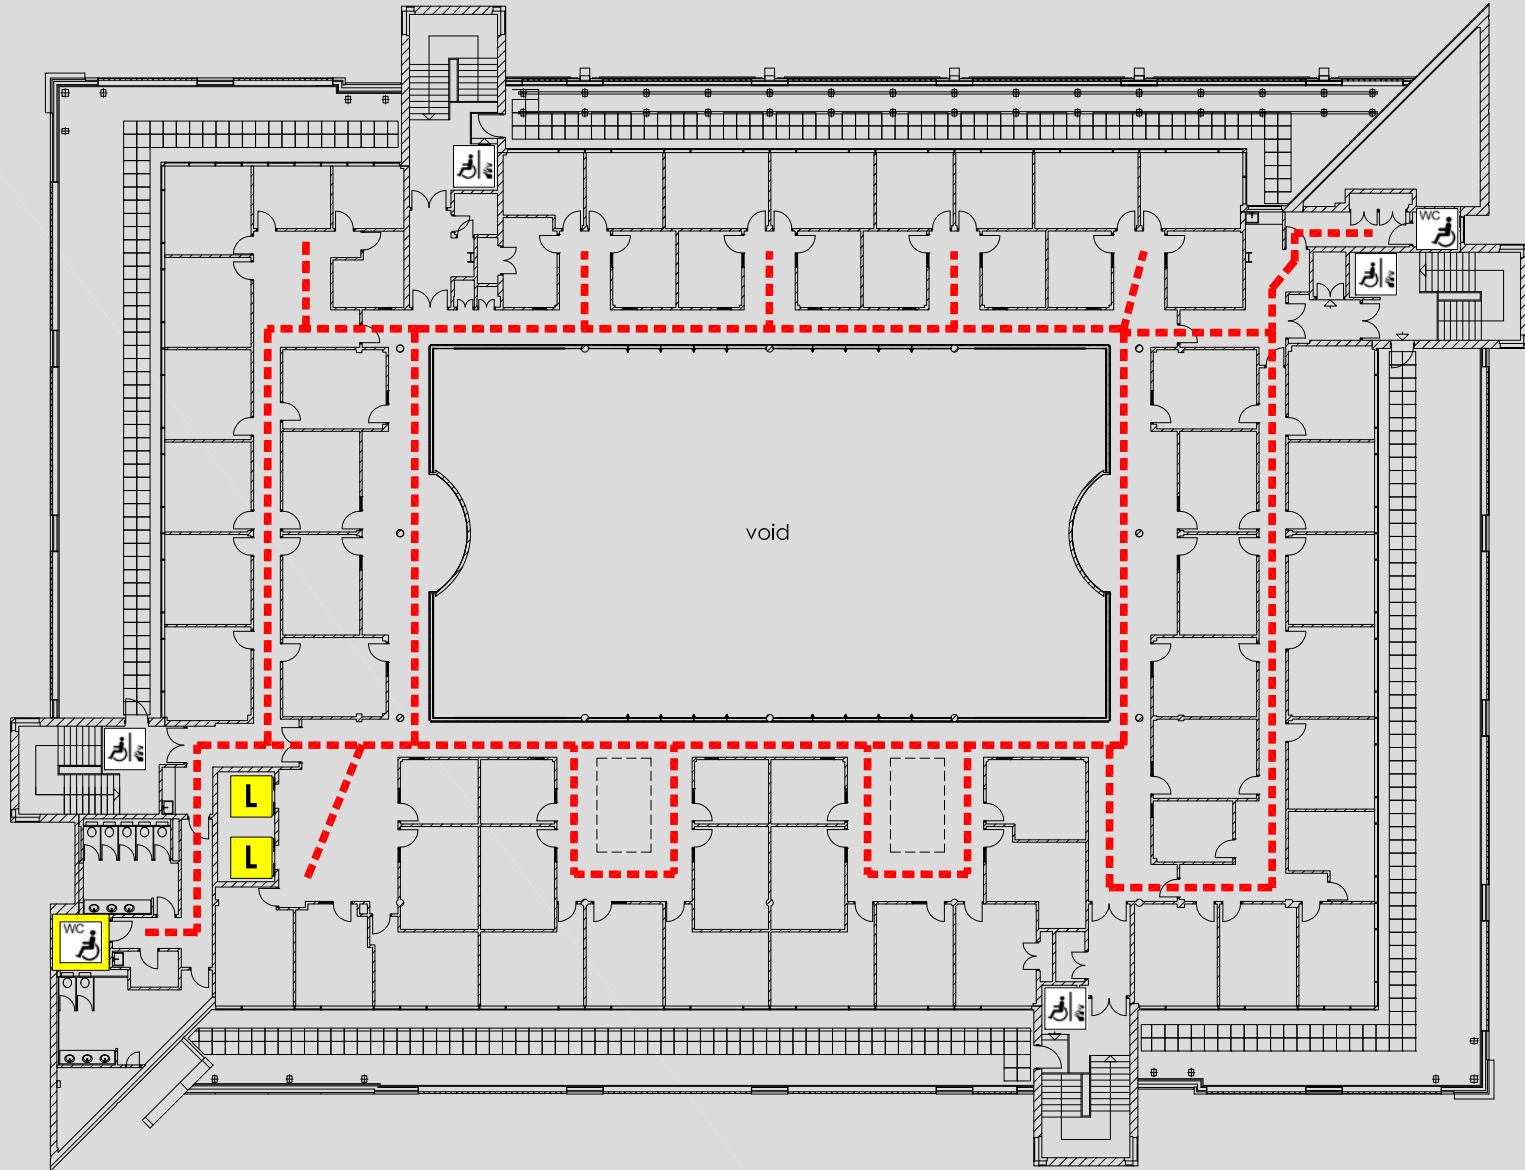

# ACCESS @ MMU

GEOFFREY MANTON : FOURTH FLOOR PLAN

Geoffrey Manton  
 Rosamond Street West  
 Off Oxford Road  
 Manchester  
 M15 6LL

Reception 0161 247 1358  
 Security 0161 247 1334

KEY	
	Accessible route
	Automatic door
	Door on hold open devices
	Push button power assisted door
	Controlled access door
	Accessible lift
	Accessible reception counter
	Hearing loop available
	Fully Accessible toilet
	Accessible toilet
	Accessible ramp
	Fire refuge space
	Emergency exit only
	Evacuation chair