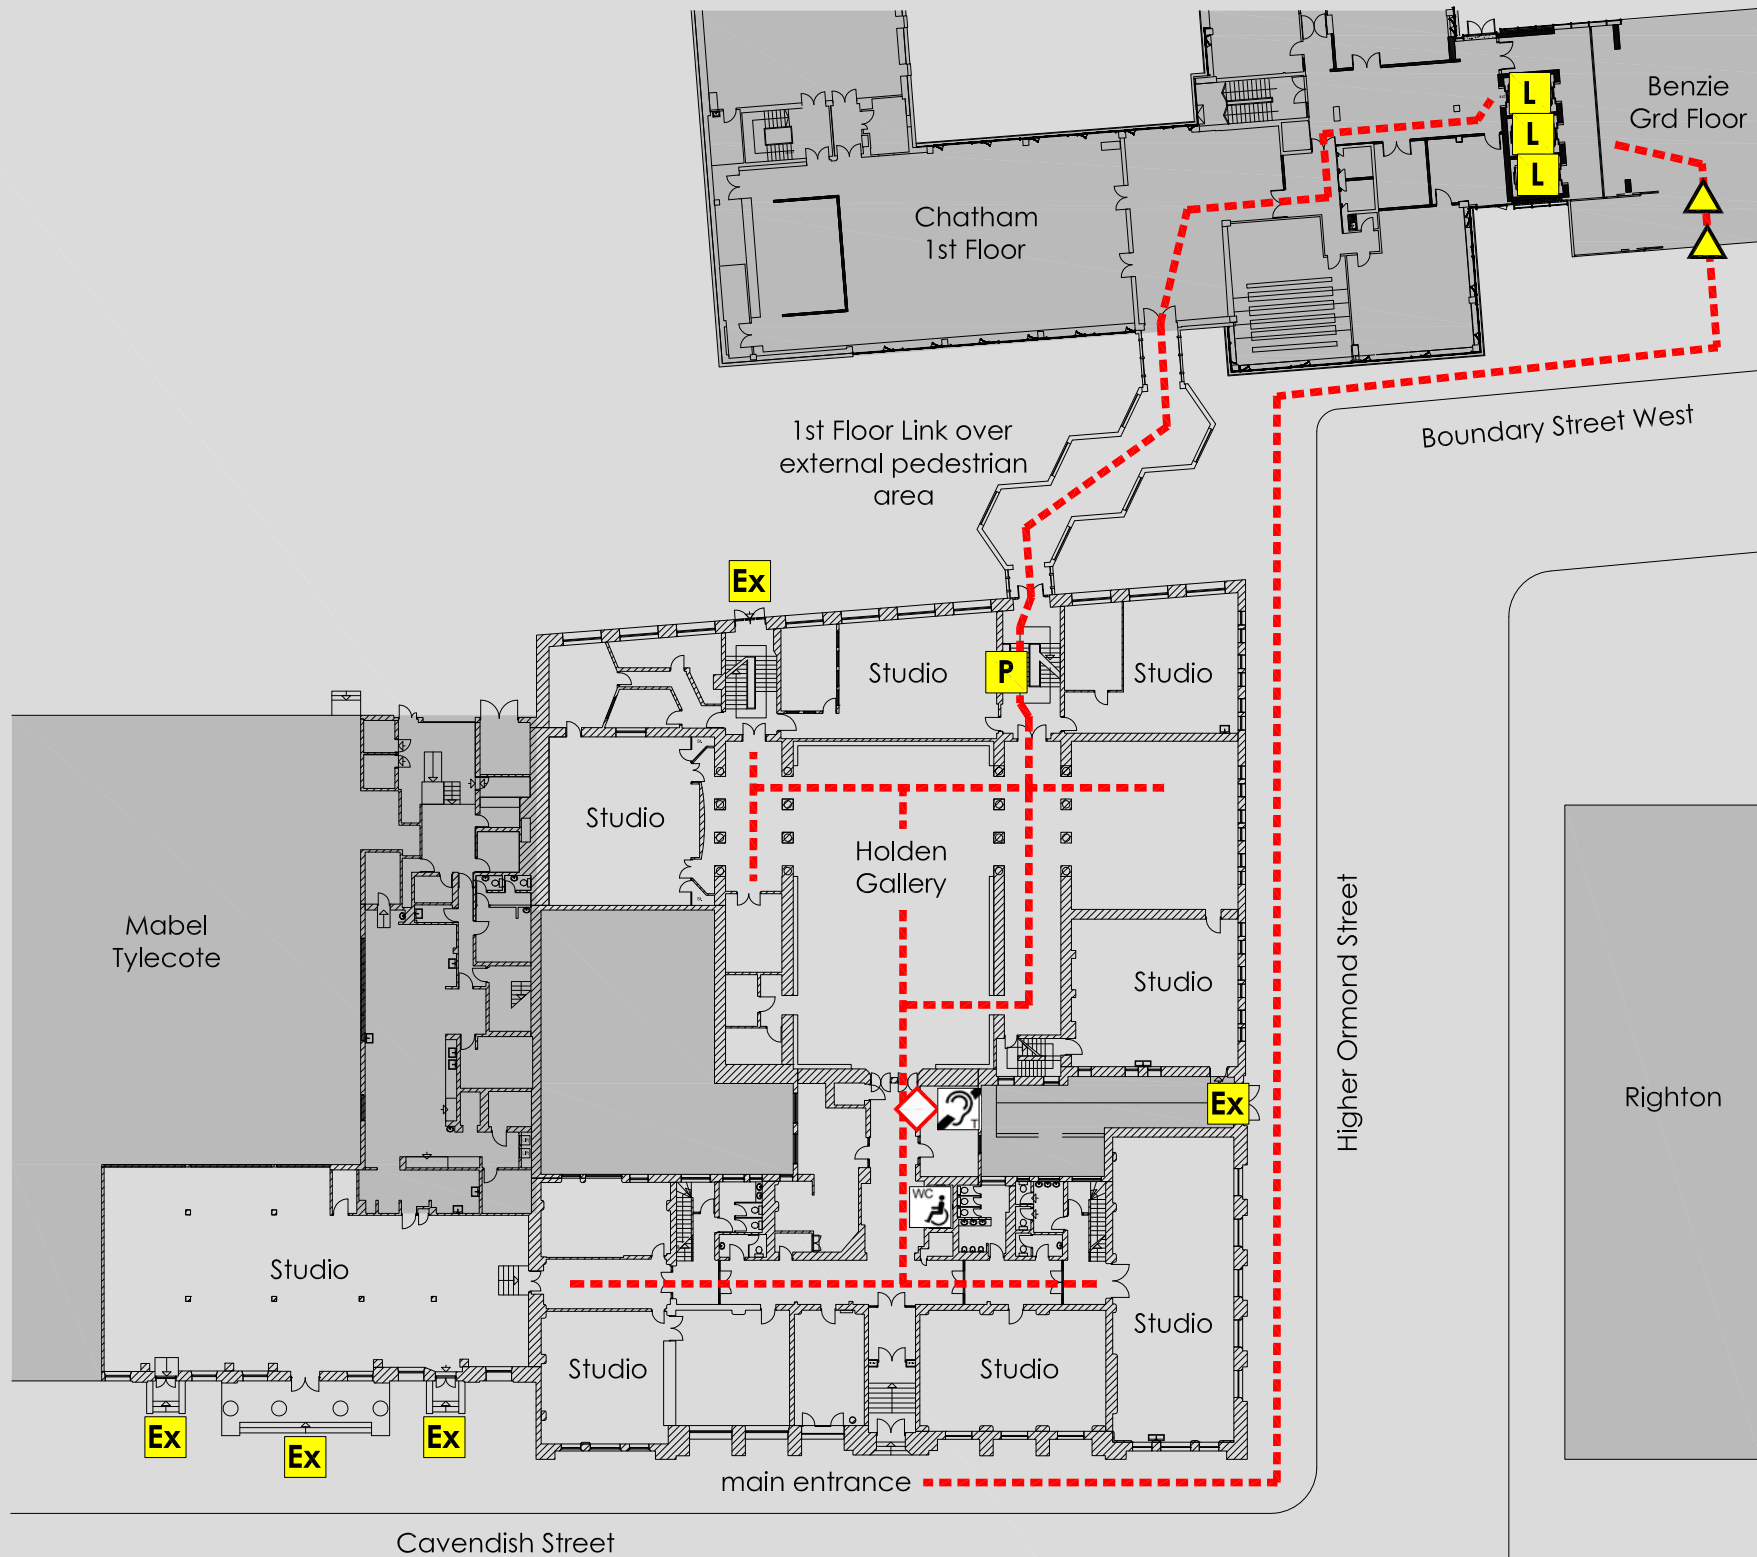

# ACCESS @ MMU

GROSVENOR : GROUND FLOOR PLAN

Accessible route is through Benzie building via lifts to first floor and across the link to Grosvenor

Grosvenor Building  
Cavendish Street  
Manchester  
M15 6BR

Reception  
Security

0161 247 1346  
0161 247 1334

KEY	
	Accessible route
	Automatic door
	Door on hold open devices
	Push button power assisted door
	Controlled access door
	Accessible lift
	Platform lift
	Accessible reception counter
	Hearing loop available
	Fully Accessible toilet
	Accessible toilet
	Accessible ramp
	Fire refuge space
	Emergency exit only
	Evacuation chair