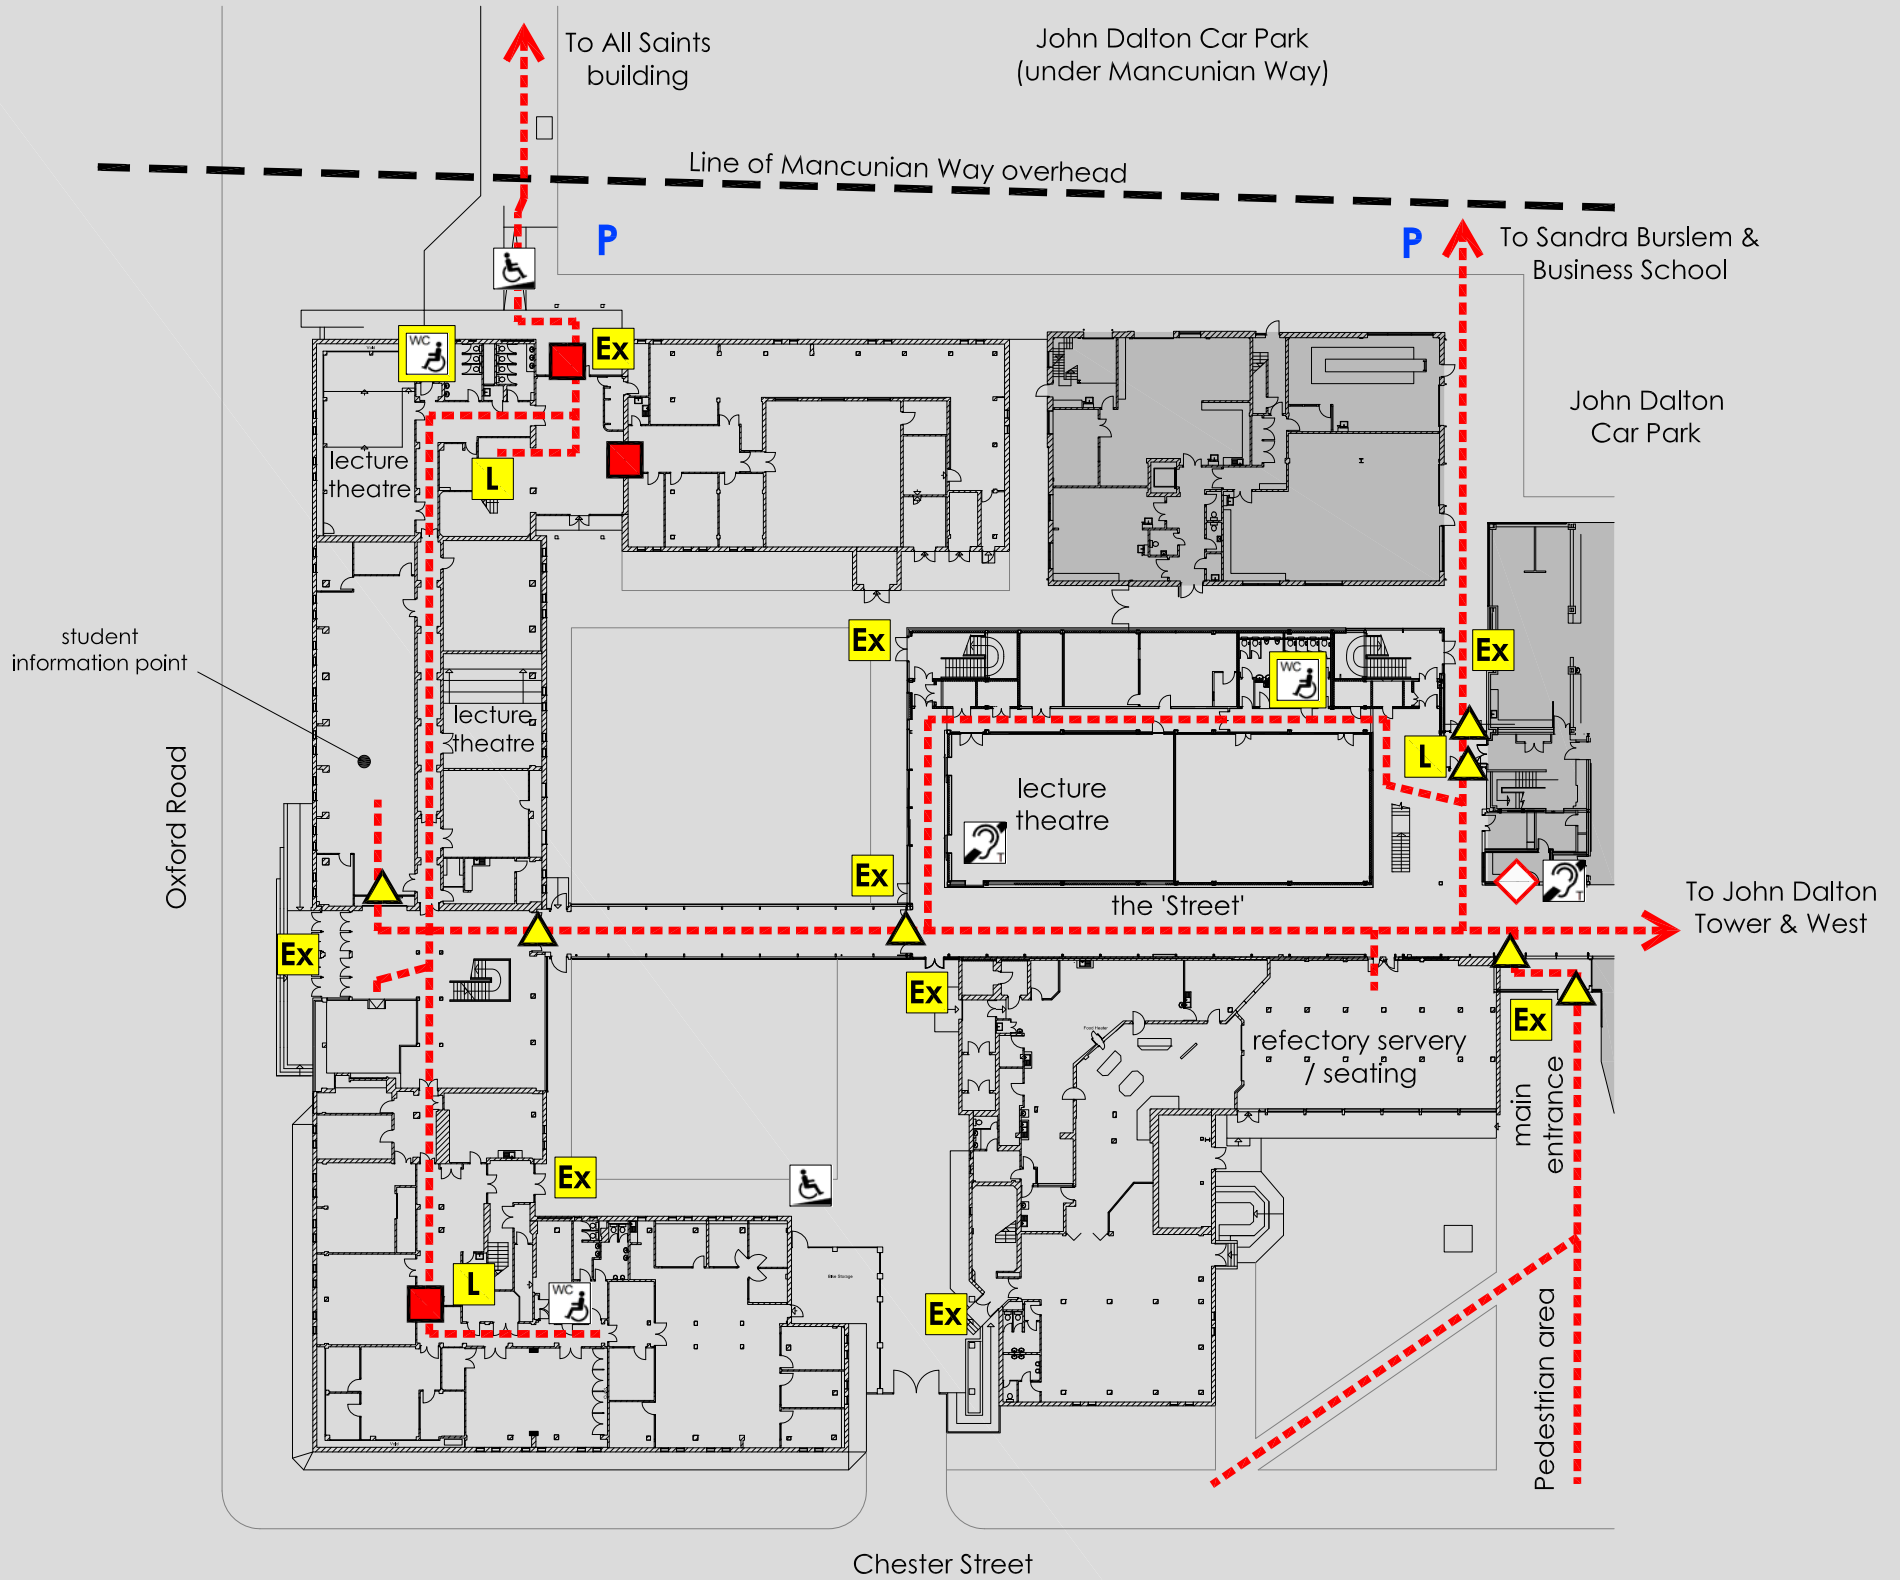

ACCESS @ MMU

JOHN DALTON EAST & CENTRAL : GROUND FLOOR PLAN

John Dalton East & Central
Chester Street
Manchester
M1 5GD

Reception 0161 247 1358
Security 0161 247 1334

KEY	
	Accessible route
	Automatic door
	Door on hold open devices
	Push button power assisted door
	Controlled access door
	Accessible lift
	Platform lift
	Accessible reception counter
	Hearing loop available
	Fully Accessible toilet
	Accessible toilet
	Accessible ramp
	Fire refuge space
	Emergency exit only
	Accessible parking