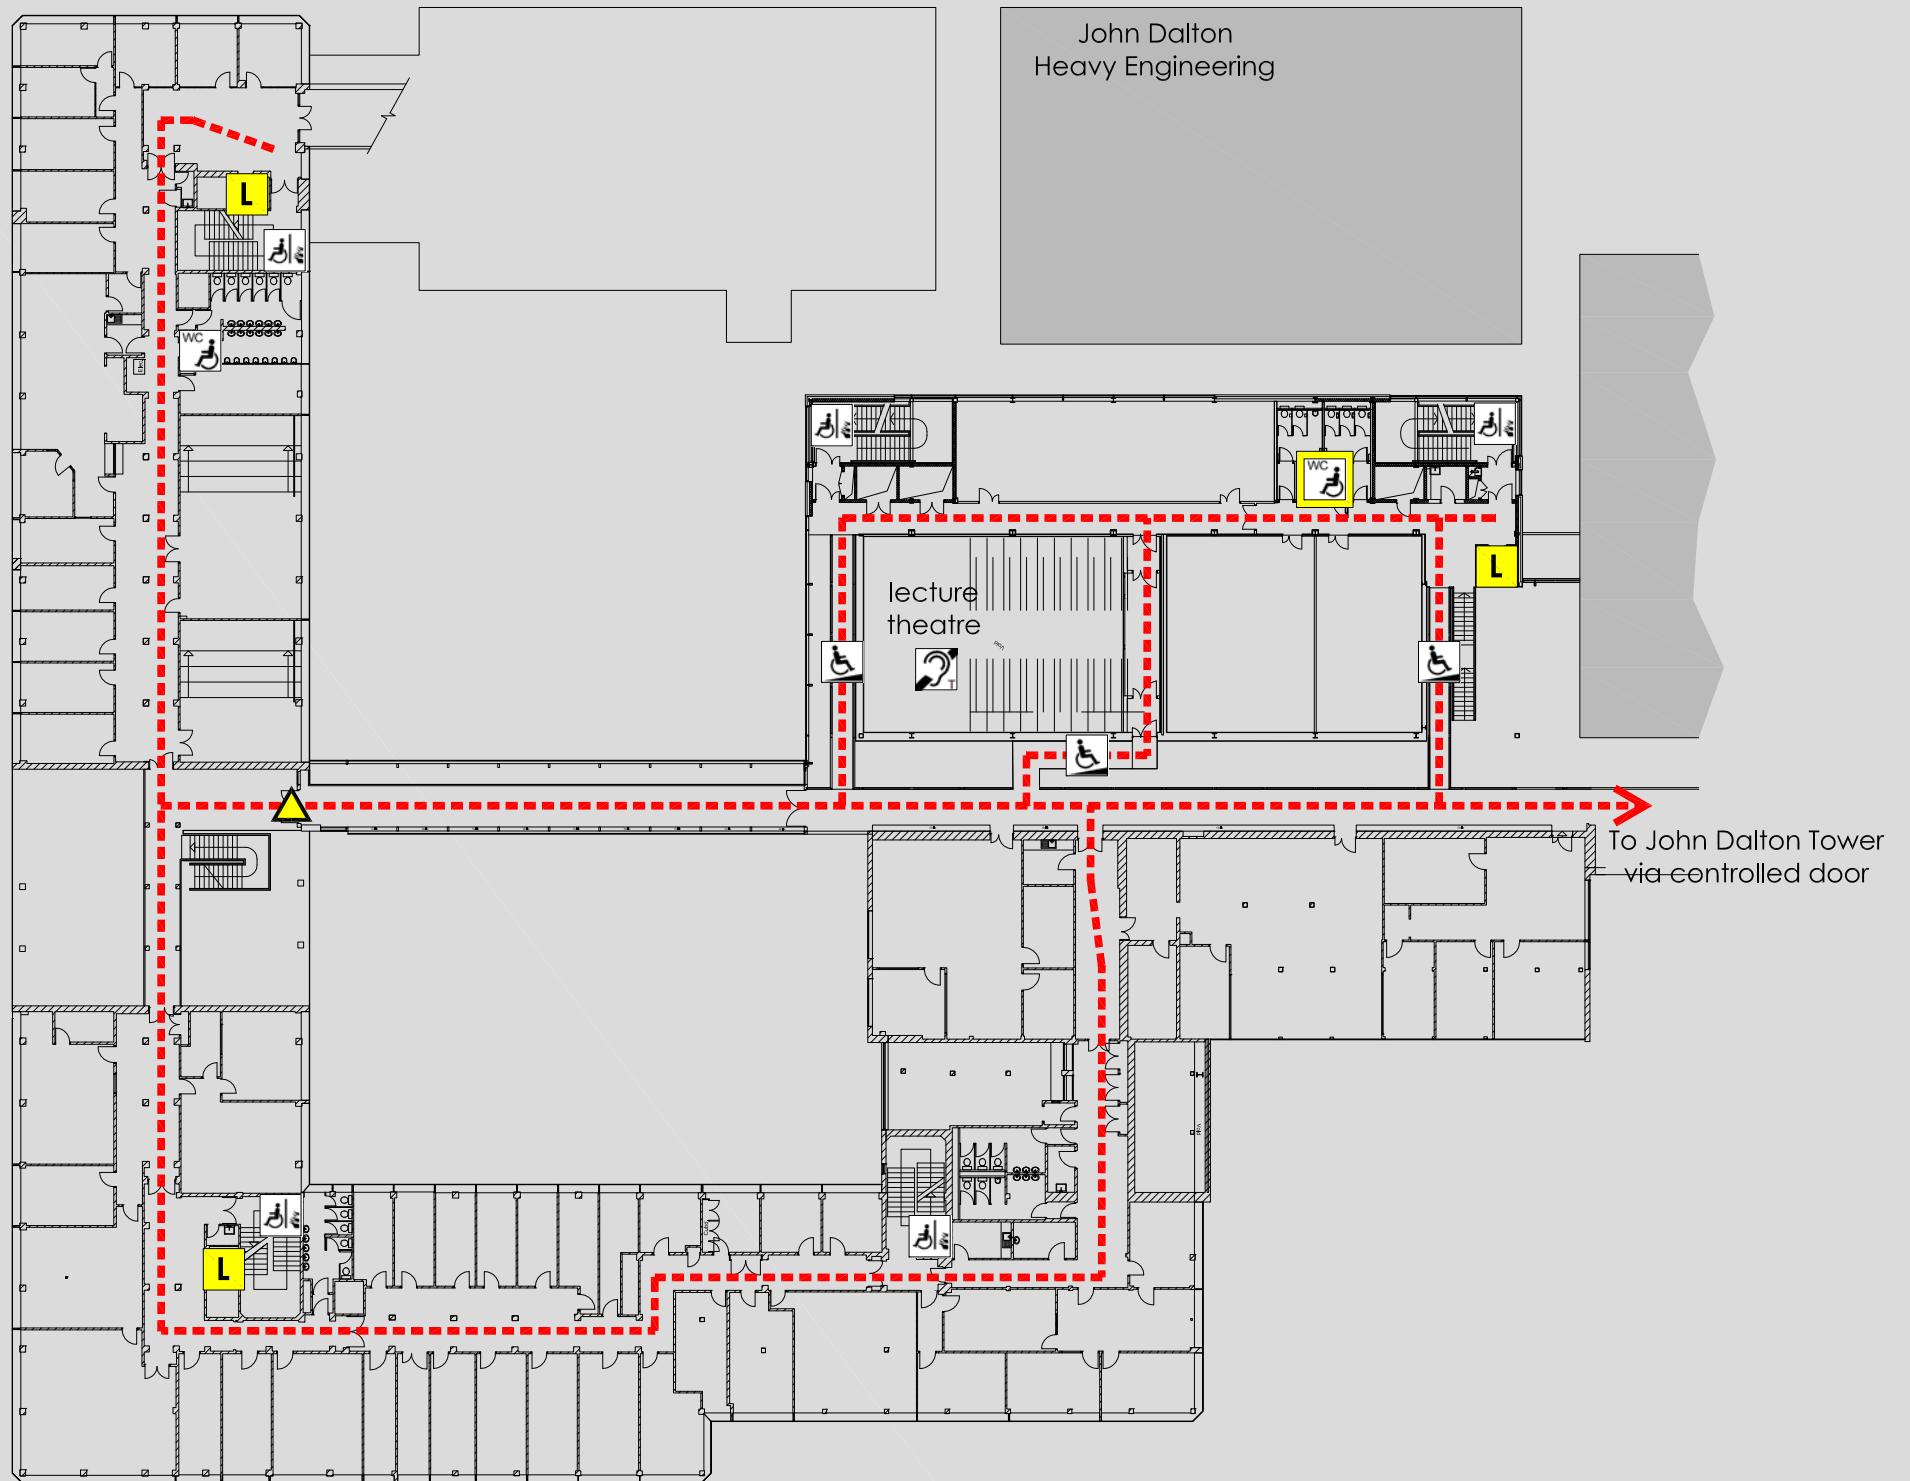

# ACCESS @ MMU

JOHN DALTON EAST & CENTRAL : FIRST FLOOR PLAN

John Dalton East & Central  
 Chester Street  
 Manchester  
 M1 5GD

Reception 0161 247 1358  
 Security 0161 247 1334

**KEY**

- Accessible route
- Automatic door
- Door on hold open devices
- Push button power assisted door
- Controlled access door
- Accessible lift
- Platform lift
- Accessible reception counter
- Hearing loop available
- Fully Accessible toilet
- Accessible toilet
- Accessible ramp
- Fire refuge space
- Emergency exit only
- Evacuation Chair