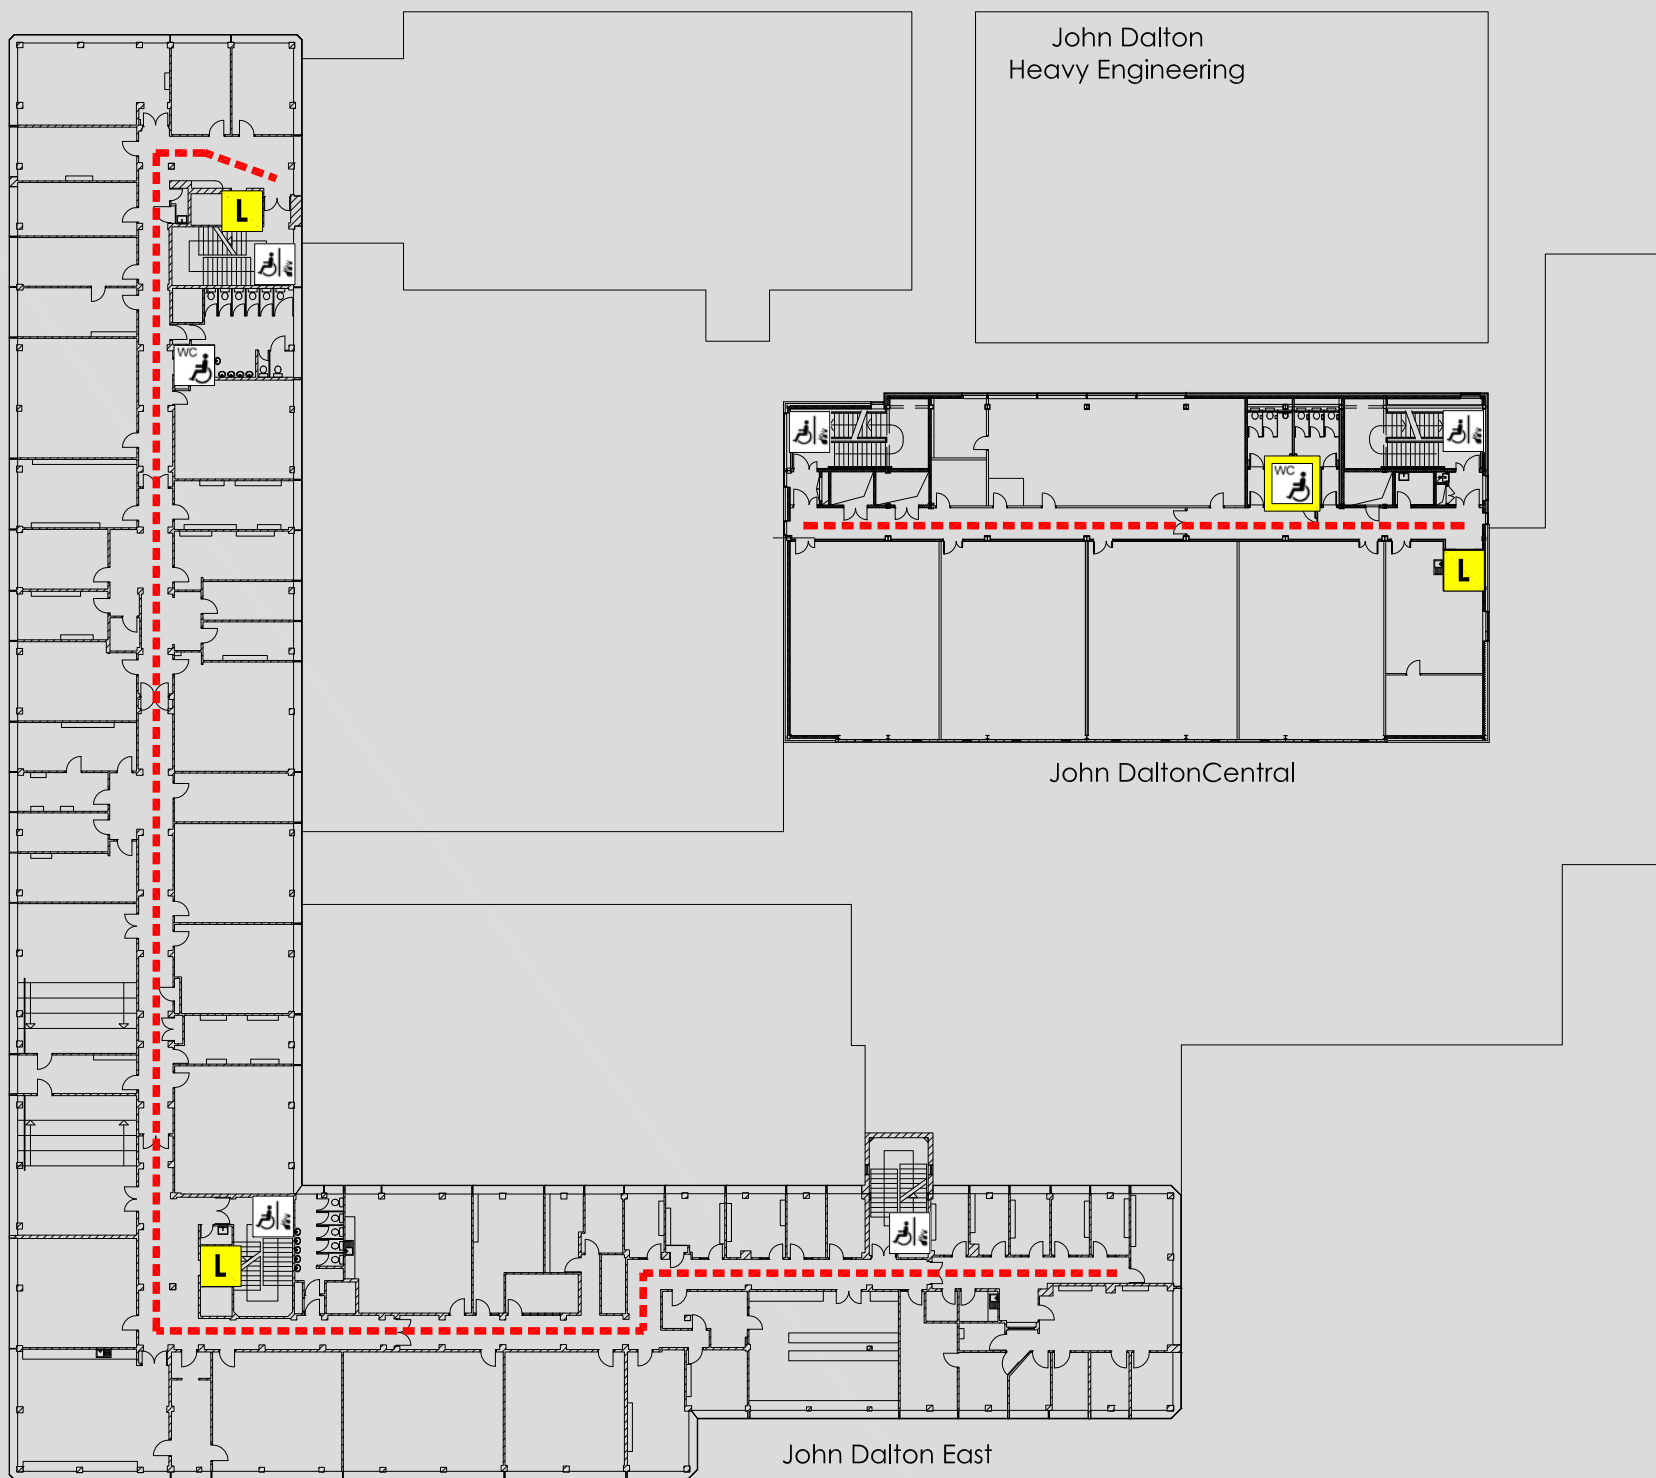

ACCESS @ MMU

JOHN DALTON EAST & CENTRAL : SECOND FLOOR PLAN

John Dalton East & Central
 Chester Street
 Manchester
 M1 5GD

Reception 0161 247 1358
 Security 0161 247 1334

KEY

- Accessible route
- Automatic door
- Door on hold open devices
- Push button power assisted door
- Controlled access door
- Accessible lift
- Platform lift
- Accessible reception counter
- Hearing loop available
- Fully Accessible toilet
- Accessible toilet
- Accessible ramp
- Fire refuge space
- Emergency exit only
- Evacuation Chair