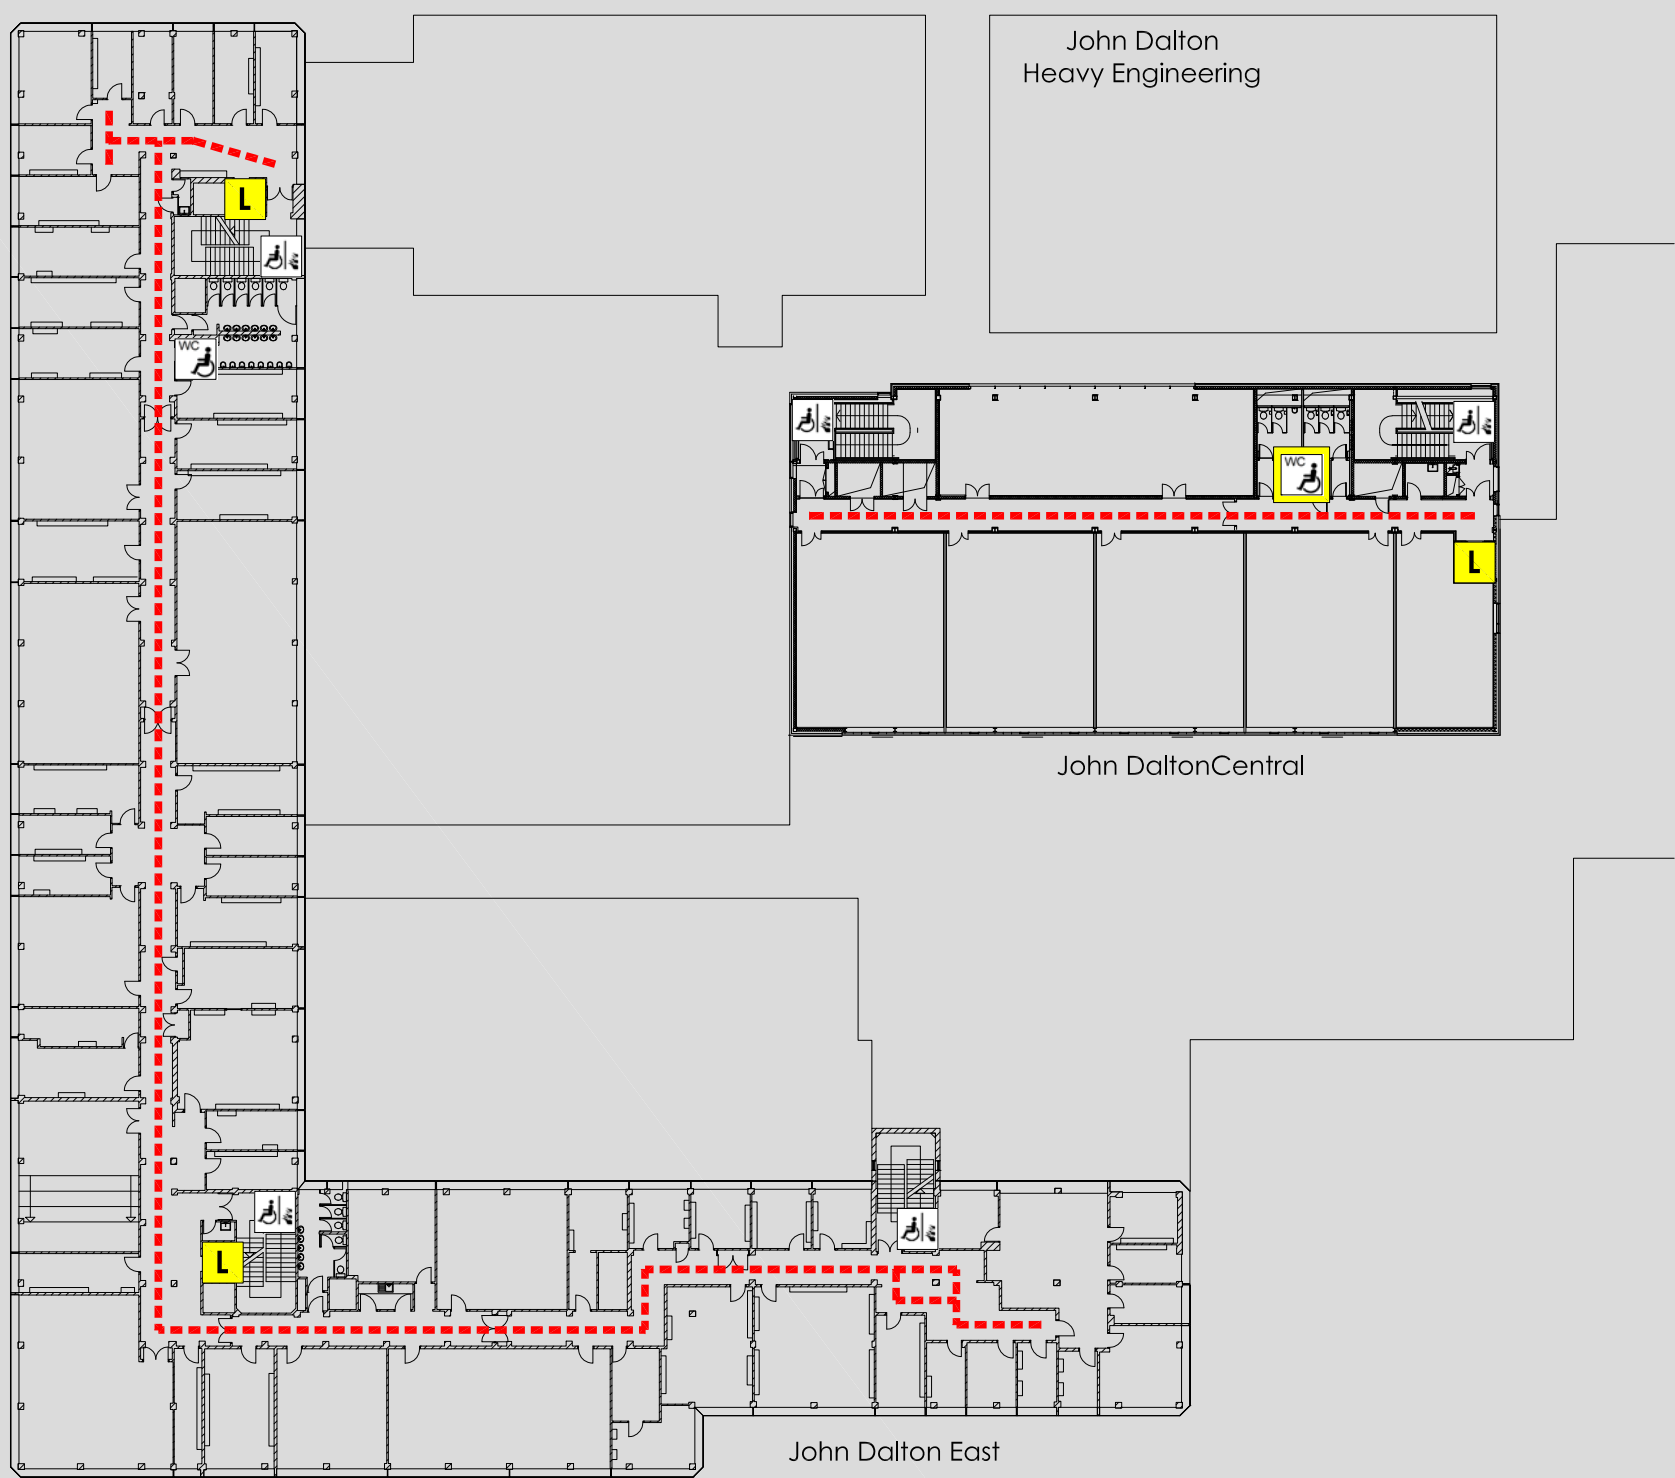

ACCESS @ MMU

JOHN DALTON EAST & CENTRAL : THIRD FLOOR PLAN

John Dalton East & Central
 Chester Street
 Manchester
 M1 5GD

Reception 0161 247 1358
 Security 0161 247 1334

KEY

- Accessible route
-
- Automatic door
- Door on hold open devices
- Push button power assisted door
- Controlled access door
- Accessible lift
- Platform lift
- Accessible reception counter
- Hearing loop available
- Fully Accessible toilet
- Accessible toilet
- Accessible ramp
- Fire refuge space
- Emergency exit only
- Evacuation Chair