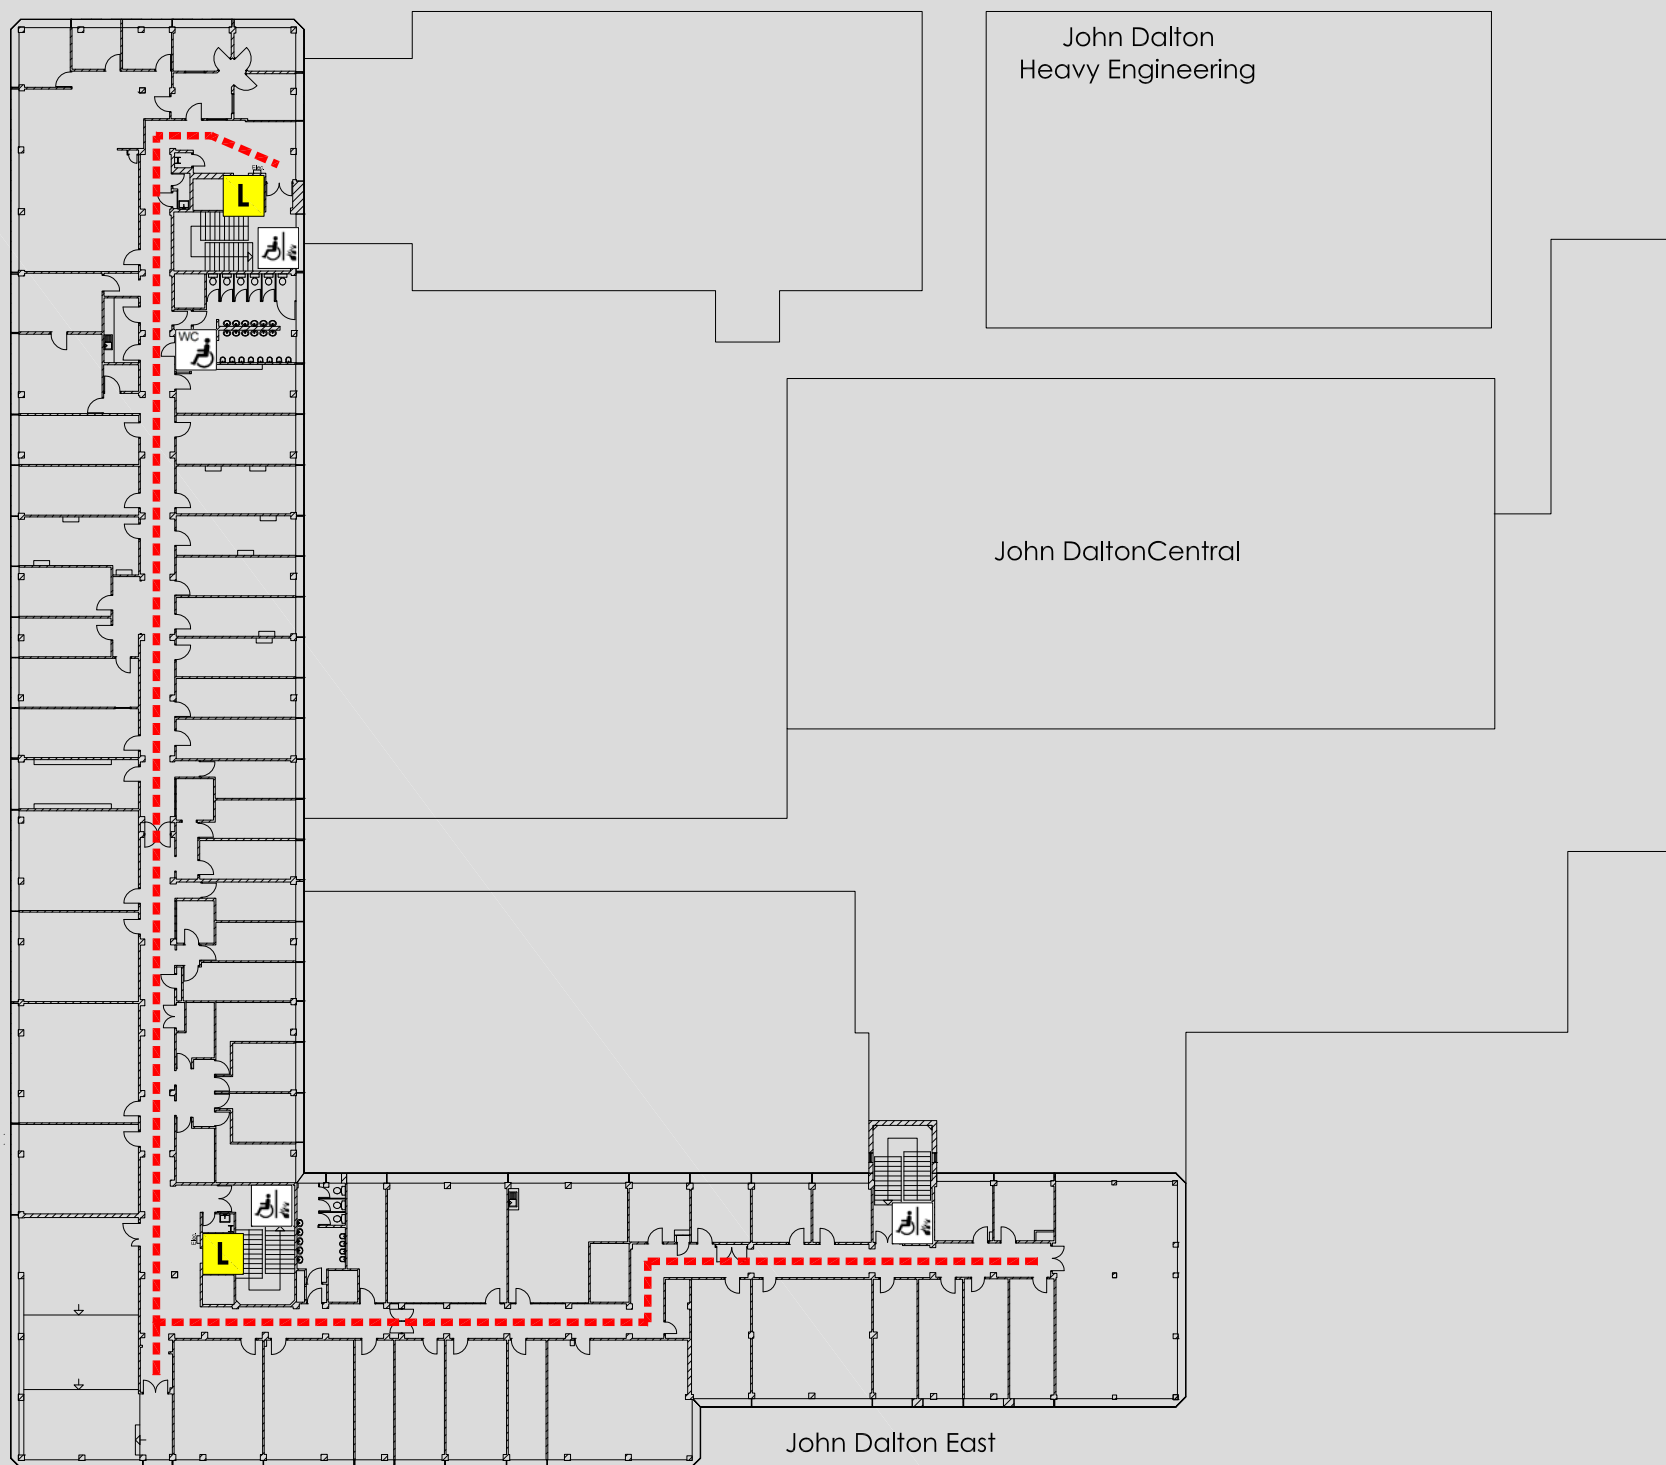

ACCESS @ MMU

JOHN DALTON EAST & CENTRAL : FOURTH FLOOR PLAN

John Dalton East & Central
 Chester Street
 Manchester
 M1 5GD

Reception 0161 247 1358
 Security 0161 247 1334

KEY

- Accessible route
-
- Automatic door
- Door on hold open devices
- Push button power assisted door
- Controlled access door
- Accessible lift
- Platform lift
- Accessible reception counter
- Hearing loop available
- Fully Accessible toilet
- Accessible toilet
- Accessible ramp
- Fire refuge space
- Emergency exit only
- Evacuation Chair