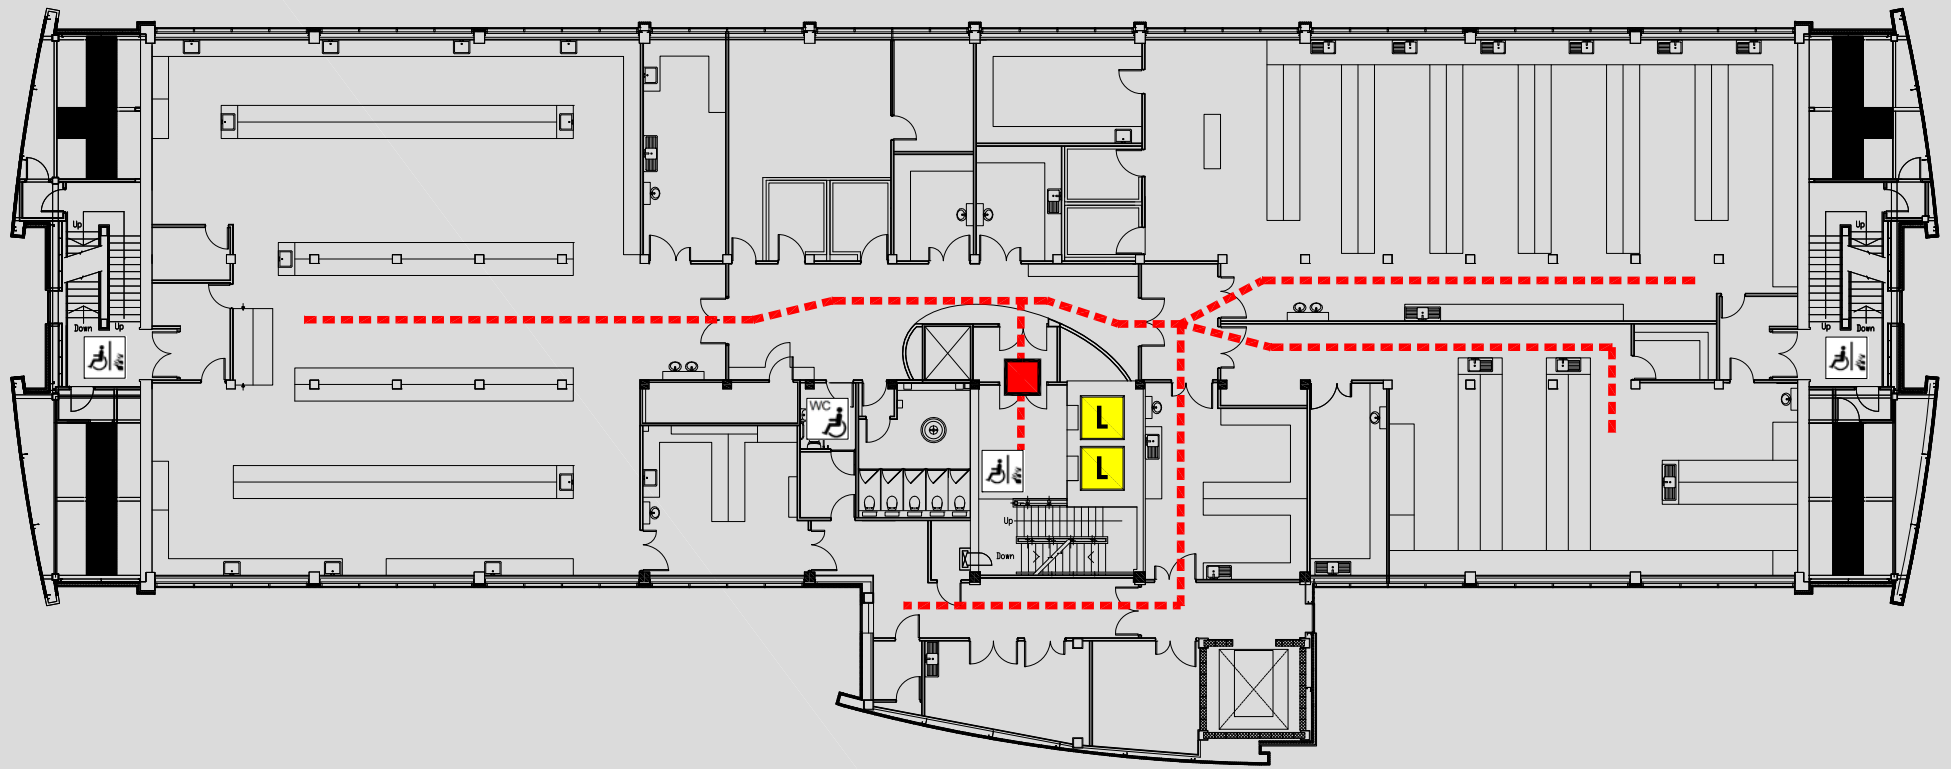

# ACCESS @ MMU

JOHN DALTON TOWER : FOURTH FLOOR PLAN

John Dalton Tower  
 Chester Street  
 Manchester  
 M1 5GD

Reception  
 Security

0161 247 1358  
 0161 247 1334

KEY	
	Accessible route
-	-
	Automatic door
	Door on hold open devices
	Push button power assisted door
	Controlled access door
	Accessible lift
	Accessible reception counter
	Hearing loop available
	Fully Accessible toilet
	Accessible toilet
	Accessible ramp
	Fire refuge space
	Emergency exit only
	Evacuation chair