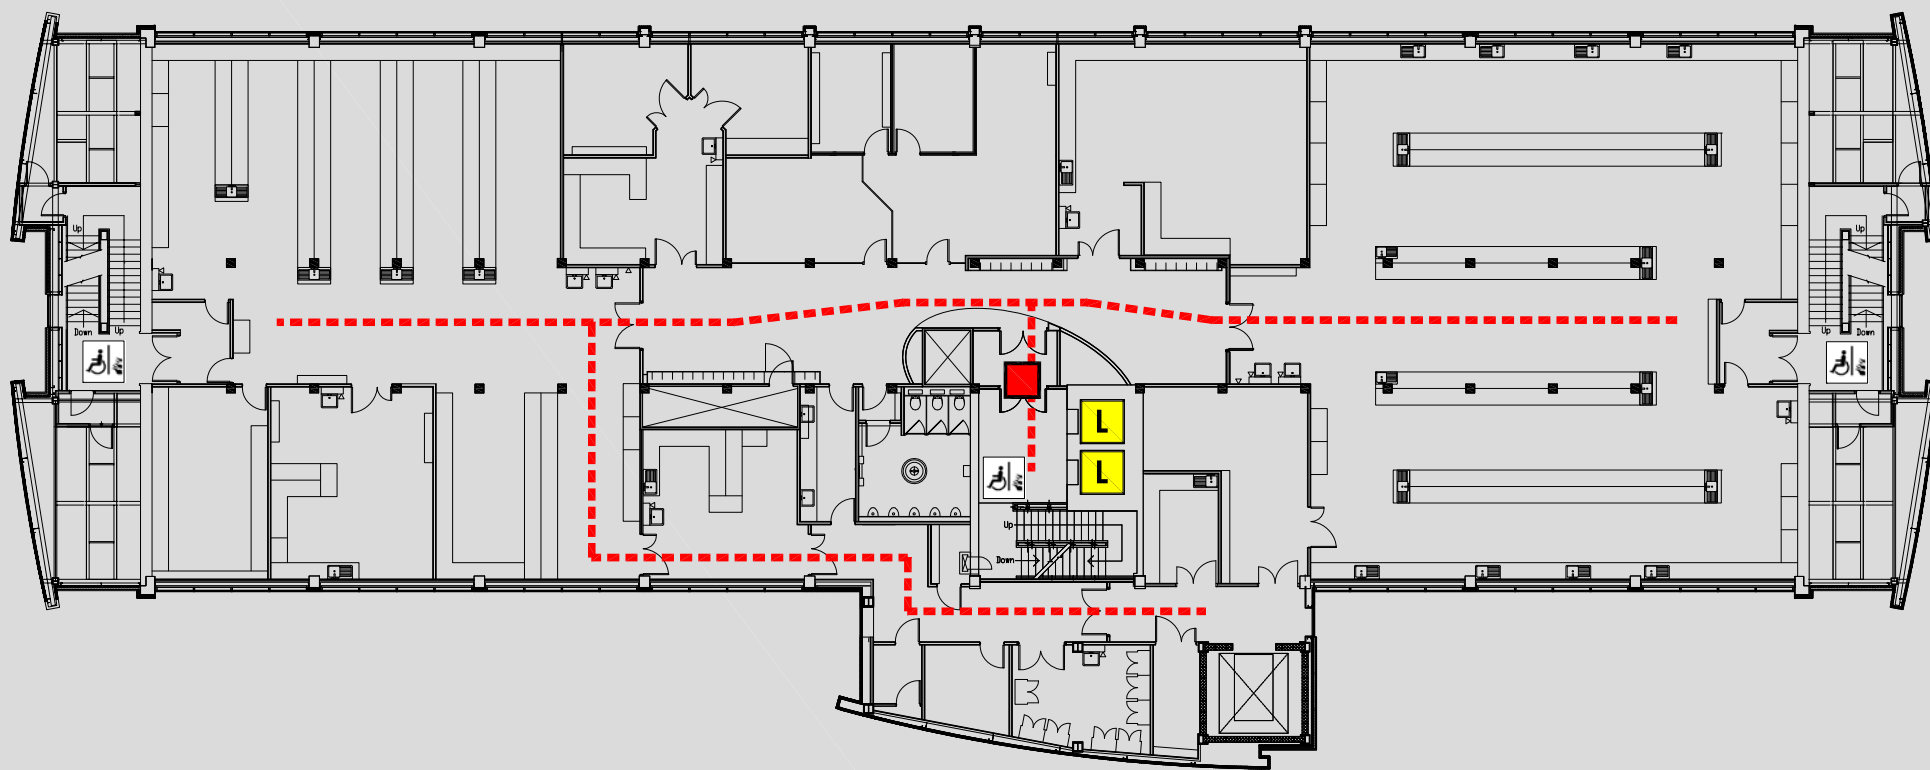

ACCESS @ MMU

JOHN DALTON TOWER : SEVENTH FLOOR PLAN

John Dalton Tower
 Chester Street
 Manchester
 M1 5GD

Reception
 Security

0161 247 1358
 0161 247 1334

KEY	
	Accessible route
-	-
	Automatic door
	Door on hold open devices
	Push button power assisted door
	Controlled access door
	Accessible lift
	Accessible reception counter
	Hearing loop available
	Fully Accessible toilet
	Accessible toilet
	Accessible ramp
	Fire refuge space
	Emergency exit only
	Evacuation chair