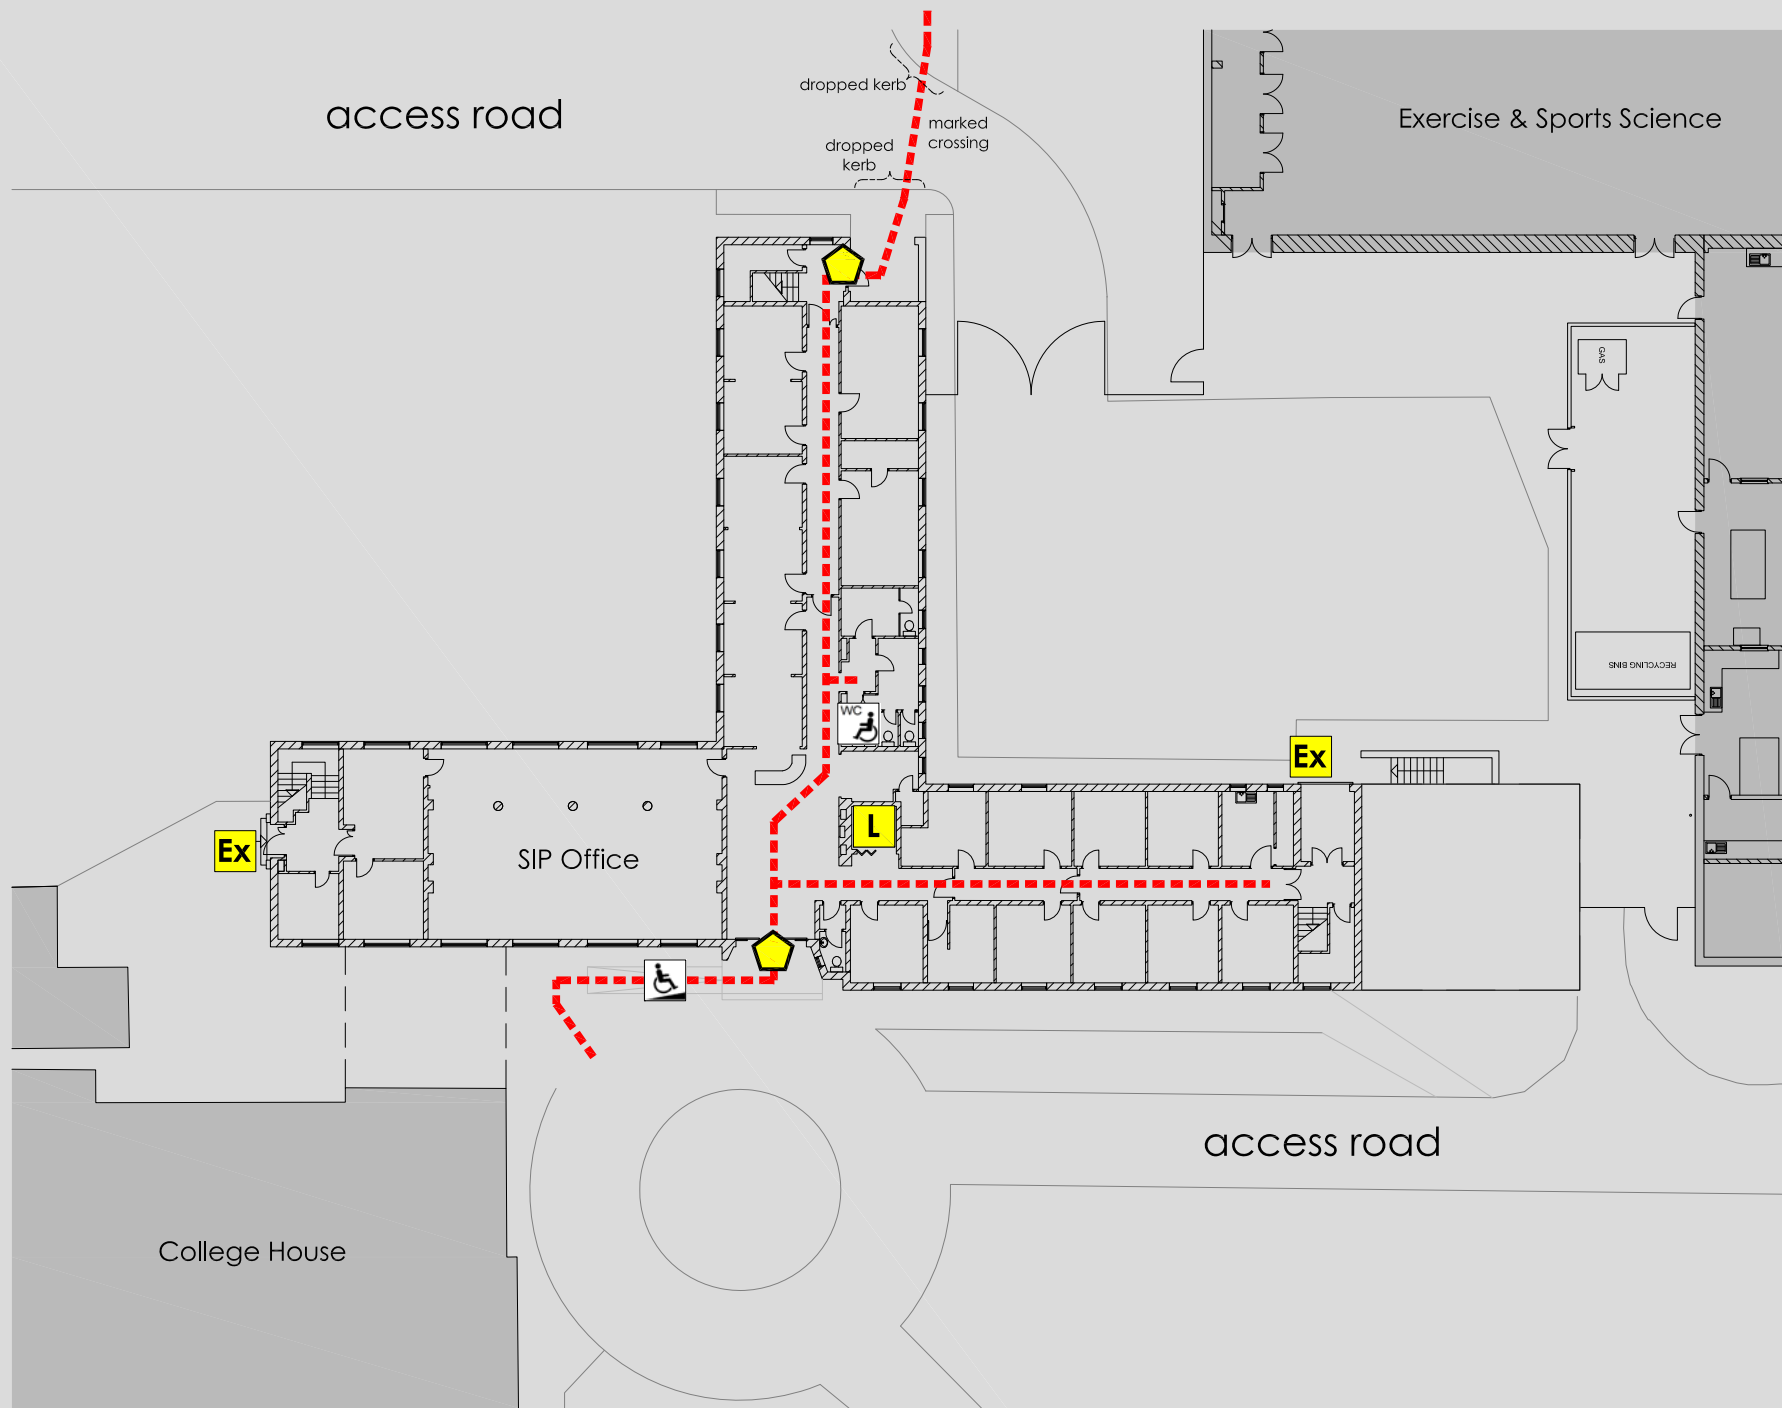

ACCESS @ MMU

LAURENCE BUILDING, CREWE CAMPUS : GROUND FLOOR PLAN

Manchester Metropolitan University
 Cheshire Campus
 Crewe Green Road
 Crewe, Cheshire, CW1 5DU

Reception 0161 247 5003
 Security 0161 247 1334

KEY	
	Accessible route
	Automatic door
	Door on hold open devices
	Push button power assisted door
	Controlled access door
	Accessible lift
	Accessible reception counter
	Hearing loop available
	Fully Accessible toilet
	Accessible toilet
	Accessible ramp
	Fire refuge space
	Emergency exit only
	Evacuation chair