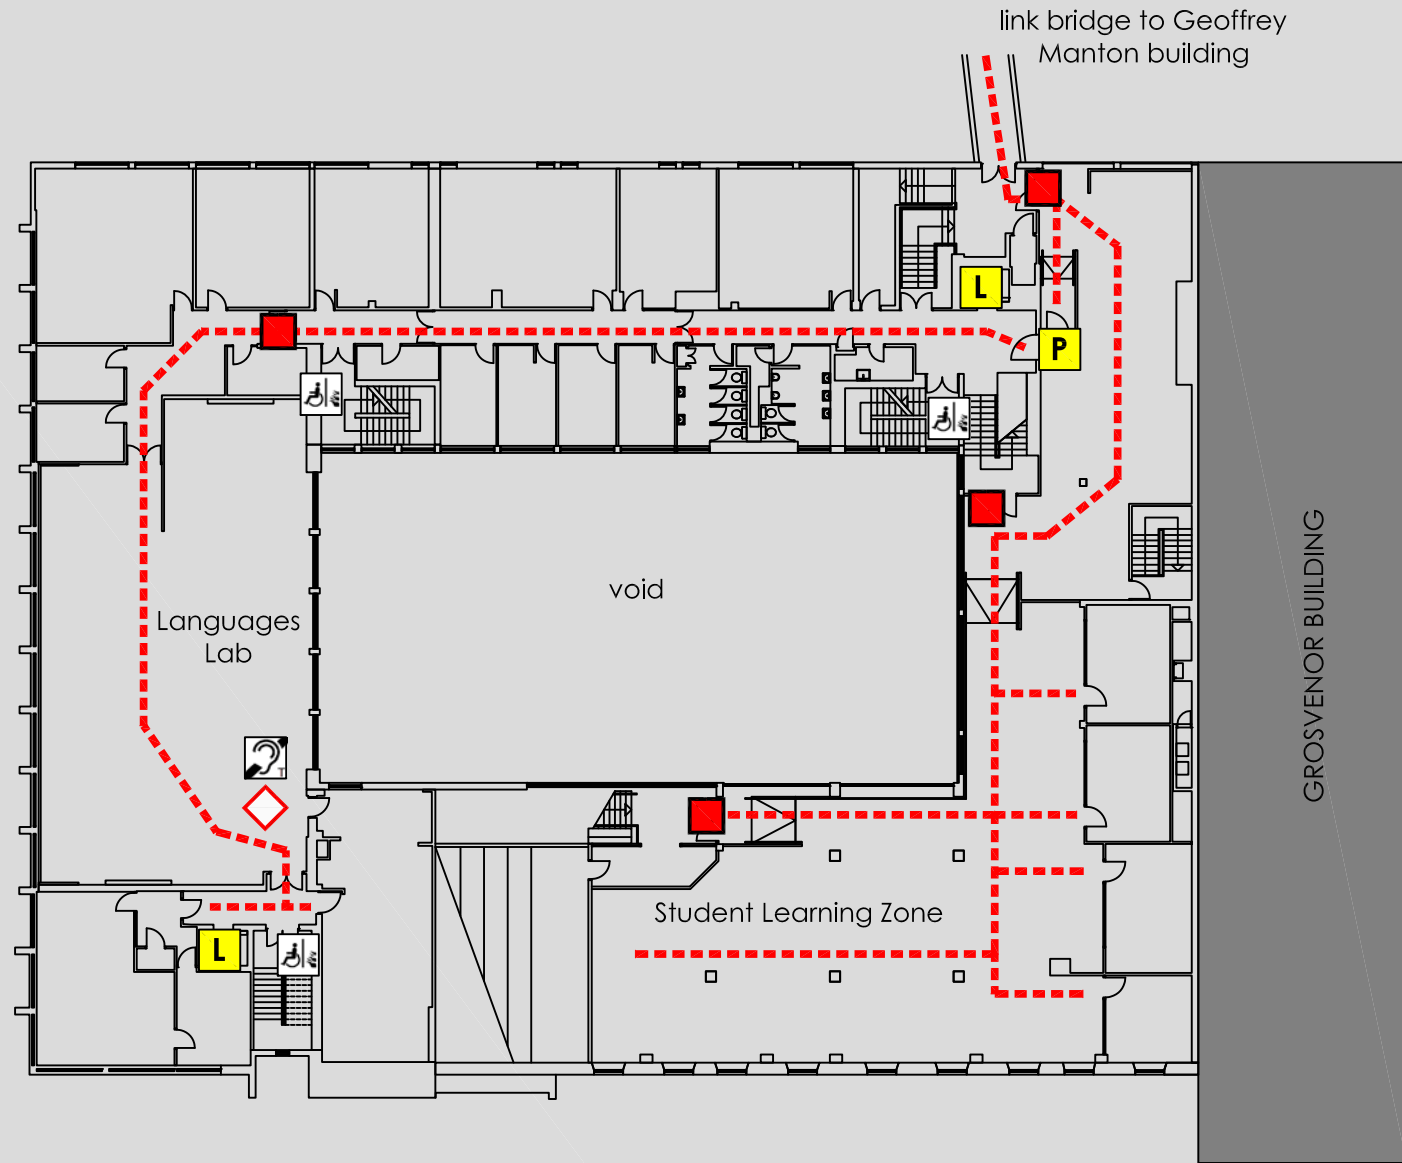

# ACCESS @ MMU

MABEL TYLECOTE : FIRST FLOOR PLAN

Mabel Tylecote Building  
Cavendish Street  
Manchester  
M15 6BG

Reception  
Security

0161 247 1398  
0161 247 1334

KEY	
	Accessible route
-	-
	Automatic door
	Door on hold open devices
	Push button power assisted door
	Controlled access door
	Accessible lift
	Platform lift
	Accessible reception counter
	Hearing loop available
	Fully Accessible toilet
	Accessible toilet
	Accessible ramp
	Fire refuge space
	Emergency exit only
	Evacuation chair